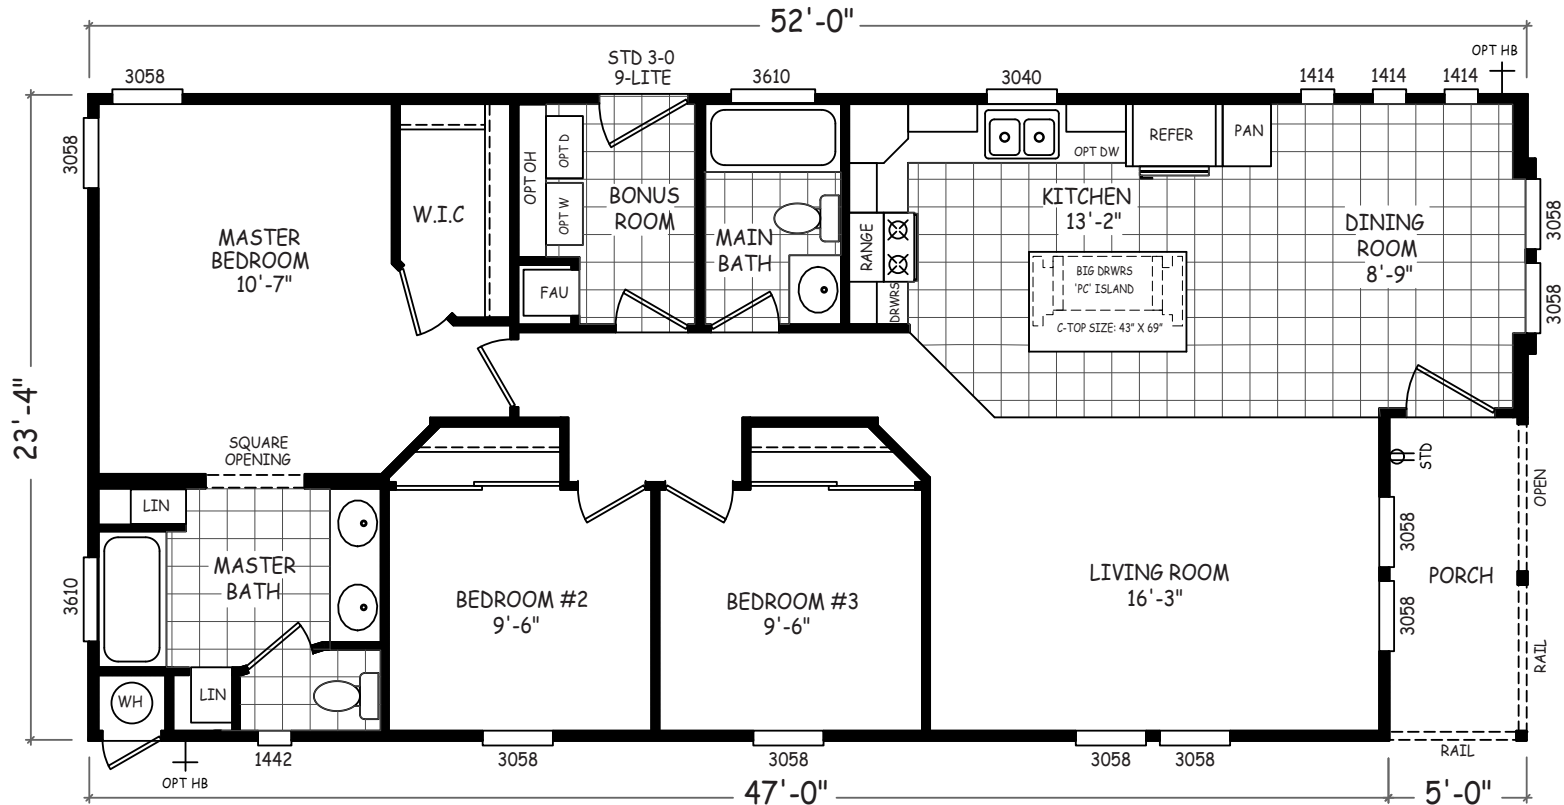

Shulerville

Sedona Ridge Classic Series

1,213 SQ. FT. (Approximate) 3 Bedroom, 2 Bath

Last Updated: 5-21-24

MOBILE HOMES ON MAIN
8355 E. Main Street
Mesa, AZ 85207

MobileHomesOnMain.com | 1-800-750-8796

IMPORTANT: Alta Cima Corp reserves the right to modify, cancel or substitute products or features of this event at any time without prior notice or obligation. Pictures and other promotional materials are representative and may depict or contain floor plans, square footages, elevations, options, upgrades, extra design features, decorations, floor coverings, specialty light fixtures, custom paint and wall coverings, window treatments, landscaping, sound and alarm systems, furnishings, appliances, and other designer/decorator features and amenities that are not included as part of the home and/or may not be available at all locations. Home, pricing and community information is subject to change, and homes to prior sale, at any time without notice or obligation. ©2020 Alta Cima Corp. All rights reserved.