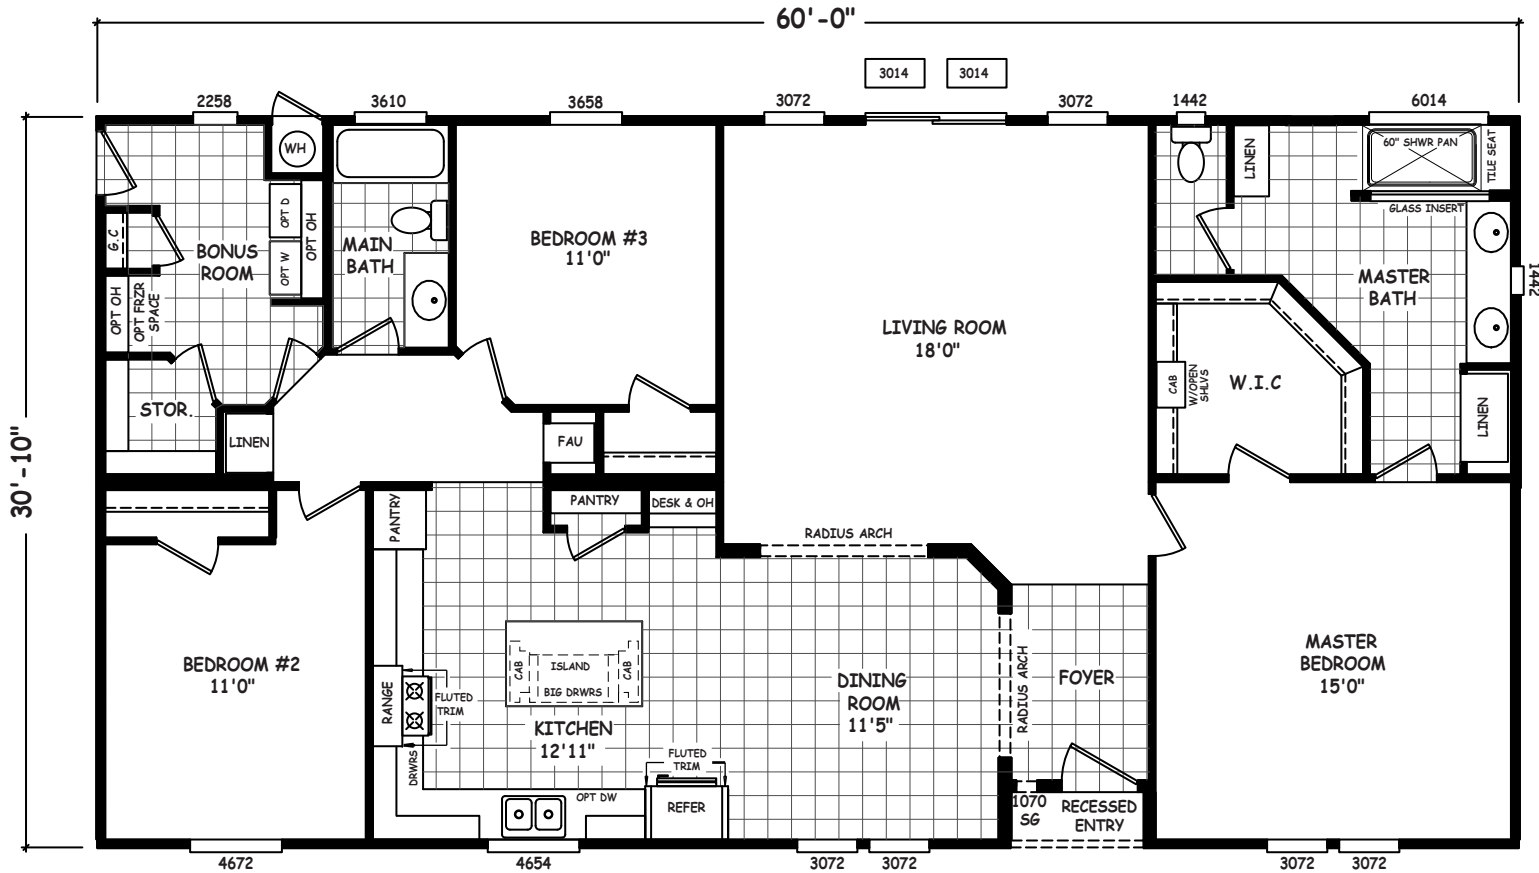

# Mobile Homes ON MAIN

3 Bedrooms, 2 Baths  
Approx. 1,840 Sq. Ft.

1-800-750-8796

www.MobileHomesOnMain.com

1-800-750-8796

www.MobileHomesOnMain.com

I authorize Mobile Homes on Main to build my house, per this plan  
 X \_\_\_\_\_  
 Customer Signature / Date