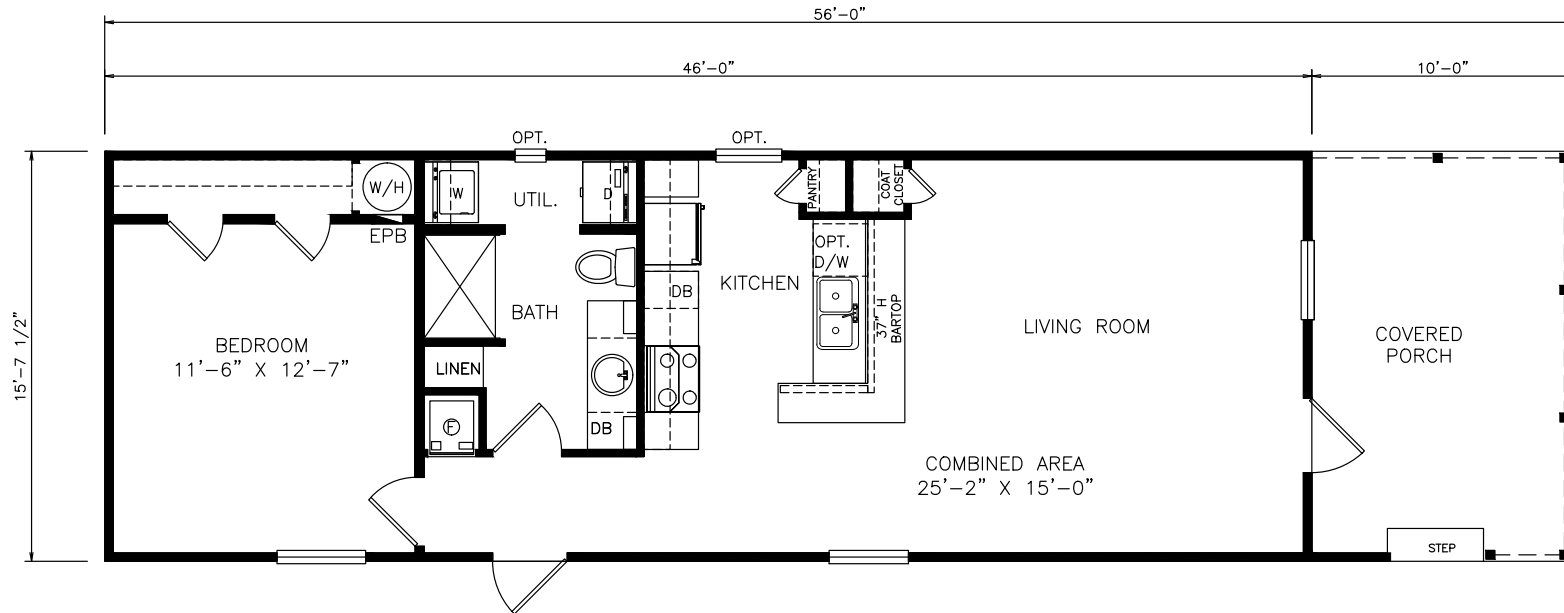

Shadow Springs

Classic Series - Single Section

880 SQ. FT. (Approximate) 1 Bedroom, 1 Bath

Last Updated: 6-9-21

MOBILE HOMES ON MAIN
8355 E. Main Street
Mesa, AZ 85207

MobileHomesOnMain.com | 1-800-750-8796