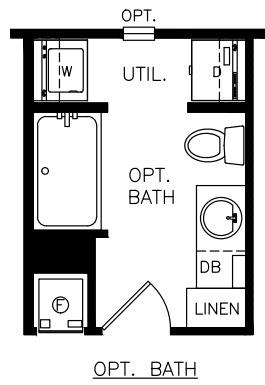

Shadow Springs

Classic Series - Single Section

880 SQ. FT. (Approximate) 1 Bedroom, 1 Bath

Last Updated: 6-9-21

MOBILE HOMES ON MAIN
8355 E. Main Street
Mesa, AZ 85207

MobileHomesOnMain.com | 1-800-750-8796