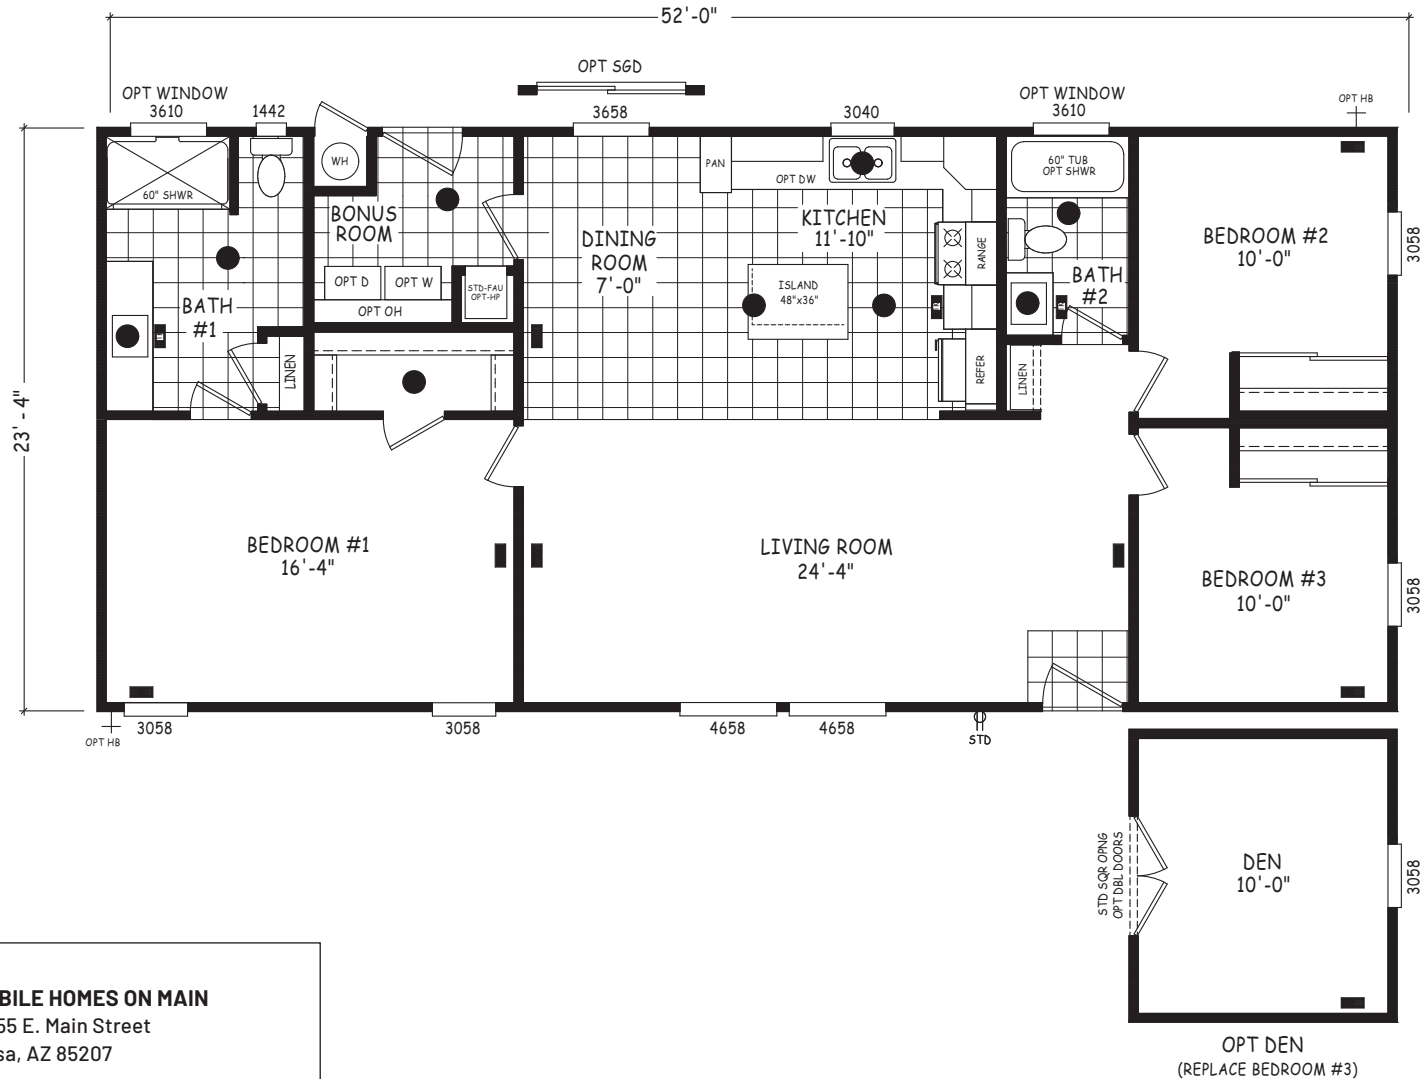

Sagecrest

Edge Series

1,214 SQ. FT. (Approximate) 3 Bedroom, 2 Bath

Last Updated: 5-21-24

MOBILE HOMES ON MAIN
8355 E. Main Street
Mesa, AZ 85207

MobileHomesOnMain.com | 1-800-750-8796

IMPORTANT: Alta Cima Corp reserves the right to modify, cancel or substitute products or features of this event at any time without prior notice or obligation. Pictures and other promotional materials are representative and may depict or contain floor plans, square footages, elevations, options, upgrades, extra design features, decorations, floor coverings, specialty light fixtures, custom paint and wall coverings, window treatments, landscaping, sound and alarm systems, furnishings, appliances, and other designer/decorator features and amenities that are not included as part of the home and/or may not be available at all locations. Home, pricing and community information is subject to change, and homes to prior sale, at any time without notice or obligation. ©2020 Alta Cima Corp. All rights reserved.