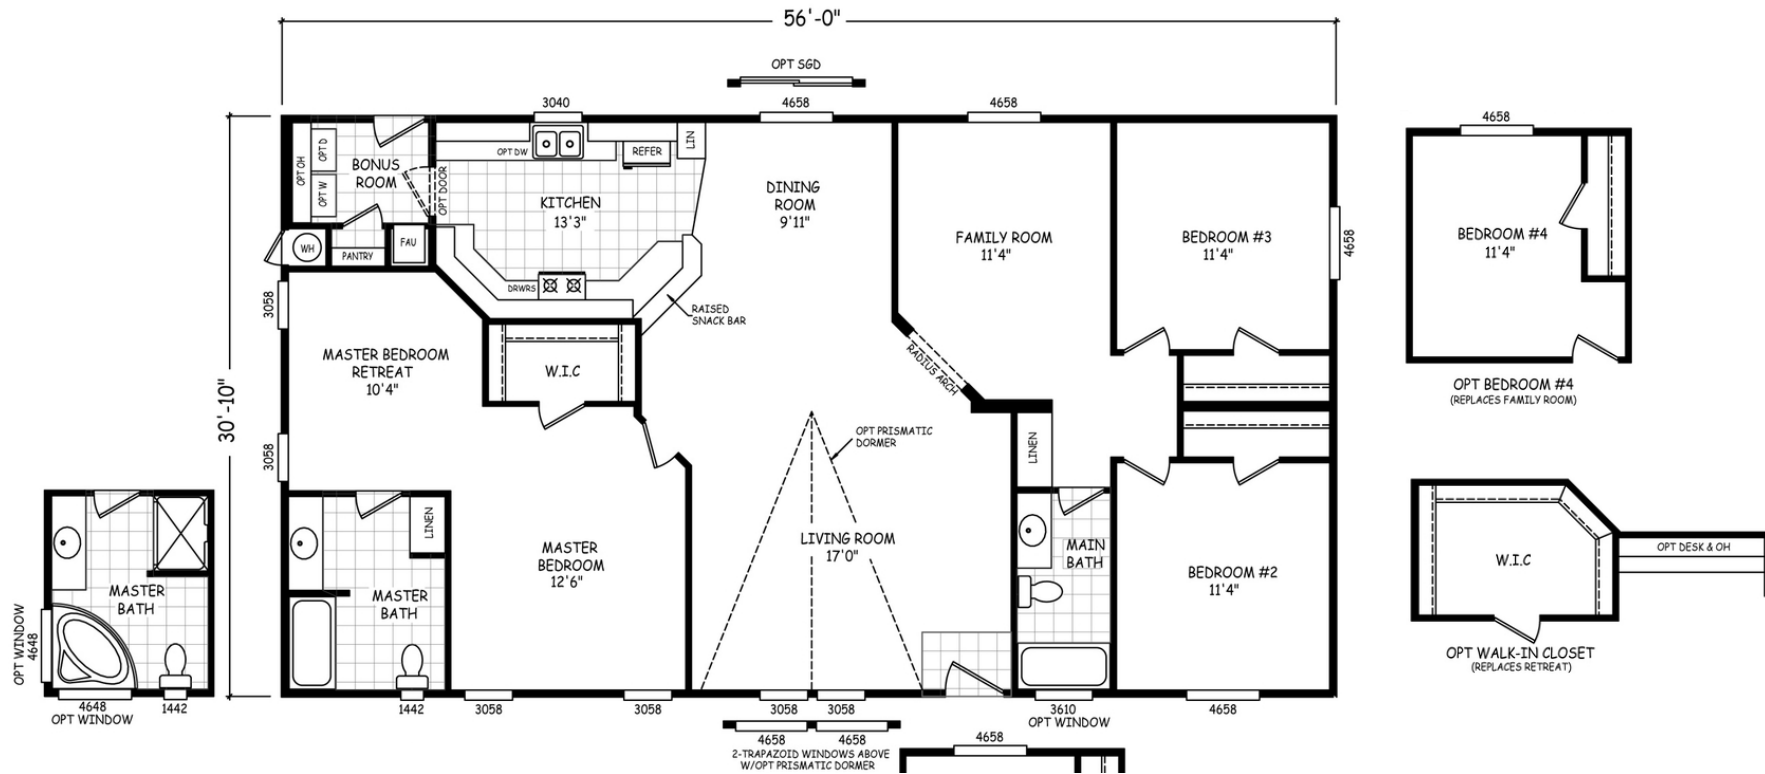

Sagebush

GS Series

1,726 SQ. FT. (Approximate) 3 Bedrooms, 2 Baths

Last Updated: 2-28-22

MOBILE HOMES ON MAIN
8355 E. Main Street
Mesa, AZ 85207

MobileHomesOnMain.com | 1-800-750-8796

IMPORTANT: Alta Cima Corp reserves the right to modify, cancel or substitute products or features of this event at any time without prior notice or obligation. Pictures and other promotional materials are representative and may depict or contain floor plans, square footages, elevations, options, upgrades, extra design features, decorations, floor coverings, specialty light fixtures, custom paint and wall coverings, window treatments, landscaping, sound and alarm systems, furnishings, appliances, and other designer/decorator features and amenities that are not included as part of the home and/or may not be available at all locations. Home, pricing and community information is subject to change, and homes to prior sale, at any time without notice or obligation. ©2020 Alta Cima Corp. All rights reserved.