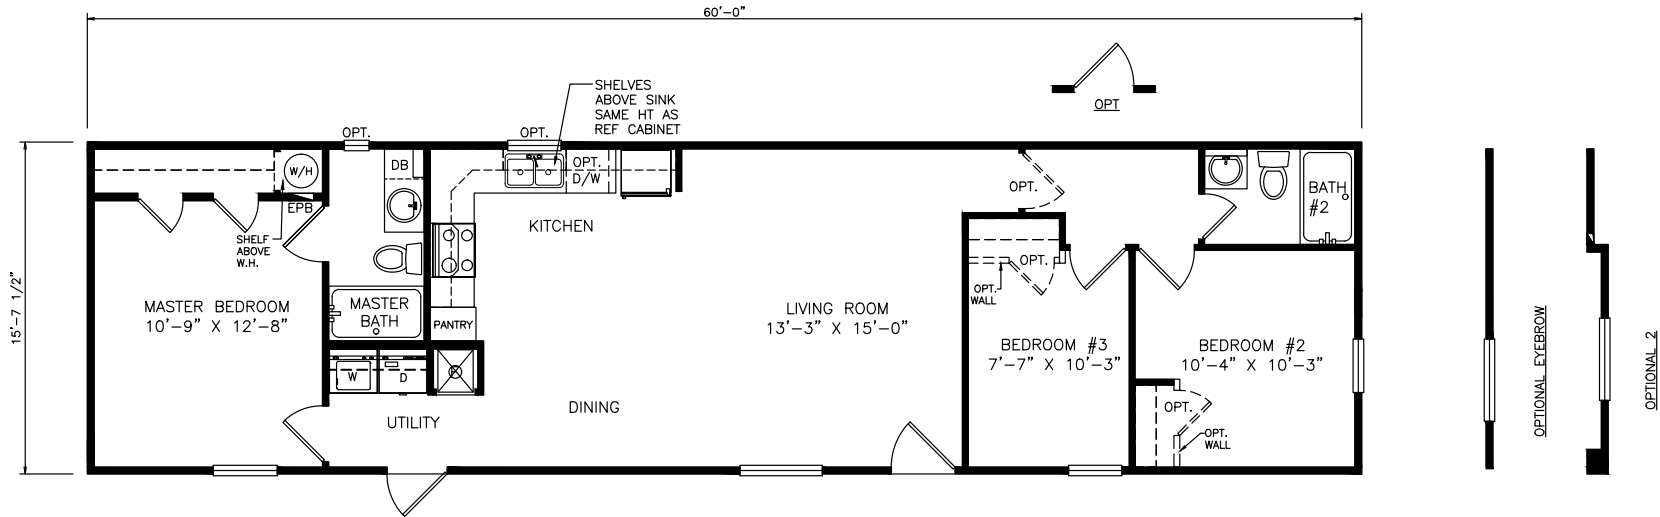

Ruexford

Classic Series - Single Section

942 SQ. FT. (Approximate) 3 Bedrooms, 2 Baths

Last Updated: 6-9-21

MOBILE HOMES ON MAIN
8355 E. Main Street
Mesa, AZ 85207

MobileHomesOnMain.com | 1-800-750-8796

IMPORTANT: Alta Cima Corp reserves the right to modify, cancel or substitute products or features of this event at any time without prior notice or obligation. Pictures and other promotional materials are representative and may depict or contain floor plans, square footages, elevations, options, upgrades, extra design features, decorations, floor coverings, specialty light fixtures, custom paint and wall coverings, window treatments, landscaping, sound and alarm systems, furnishings, appliances, and other designer/decorator features and amenities that are not included as part of the home and/or may not be available at all locations. Home, pricing and community information is subject to change, and homes to prior sale, at any time without notice or obligation. ©2020 Alta Cima Corp. All rights reserved.