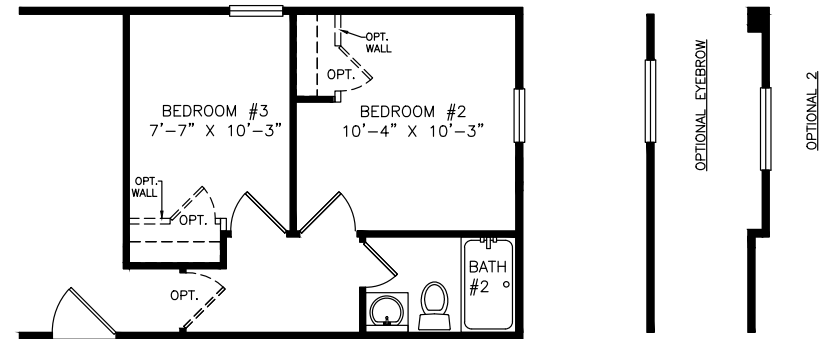

Ruexford

Classic Series - Single Section

942 SQ. FT. (Approximate) 3 Bedrooms, 2 Baths

Last Updated: 6-9-21

MOBILE HOMES ON MAIN
8355 E. Main Street
Mesa, AZ 85207

MobileHomesOnMain.com | 1-800-750-8796

IMPORTANT: Alta Cima Corp reserves the right to modify, cancel or substitute products or features of this event at any time without prior notice or obligation. Pictures and other promotional materials are representative and may depict or contain floor plans, square footages, elevations, options, upgrades, extra design features, decorations, floor coverings, specialty light fixtures, custom paint and wall coverings, window treatments, landscaping, sound and alarm systems, furnishings, appliances, and other designer/decorator features and amenities that are not included as part of the home and/or may not be available at all locations. Home, pricing and community information is subject to change, and homes to prior sale, at any time without notice or obligation. ©2020 Alta Cima Corp. All rights reserved.