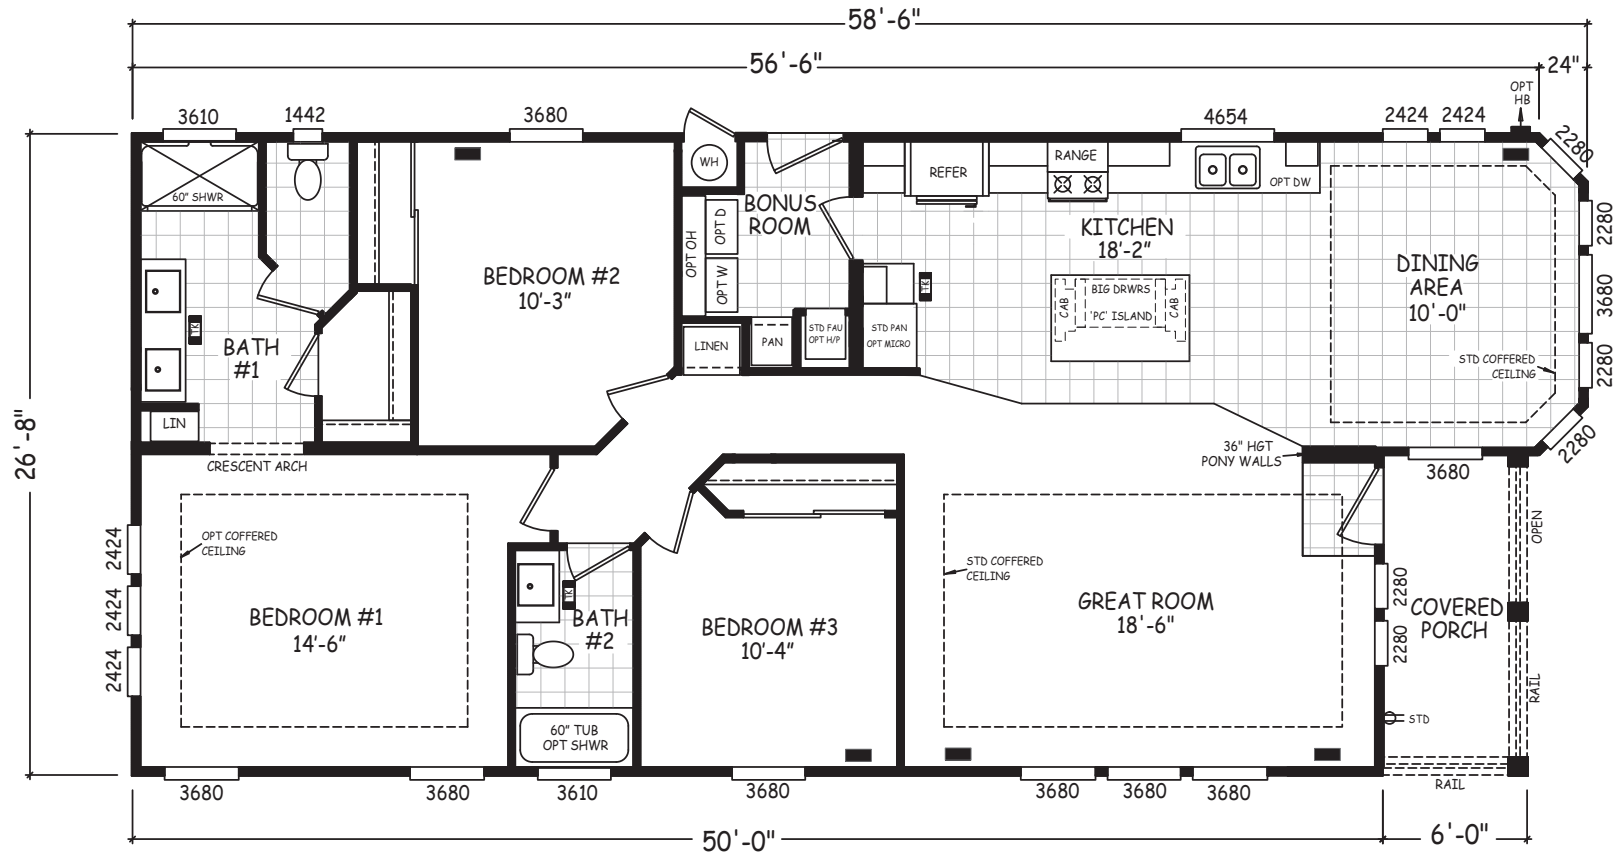

Roma

Pacifica Series

1,525 SQ. FT. (Approximate) 3 Bedroom, 2 Bath

Last Updated: 7-24-23

MOBILE HOMES ON MAIN
 8355 E. Main Street
 Mesa, AZ 85207

MobileHomesOnMain.com | 1-800-750-8796

IMPORTANT: Alta Cima Corp reserves the right to modify, cancel or substitute products or features of this event at any time without prior notice or obligation. Pictures and other promotional materials are representative and may depict or contain floor plans, square footages, elevations, options, upgrades, extra design features, decorations, floor coverings, specialty light fixtures, custom paint and wall coverings, window treatments, landscaping, sound and alarm systems, furnishings, appliances, and other designer/decorator features and amenities that are not included as part of the home and/or may not be available at all locations. Home, pricing and community information is subject to change, and homes to prior sale, at any time without notice or obligation. ©2020 Alta Cima Corp. All rights reserved.