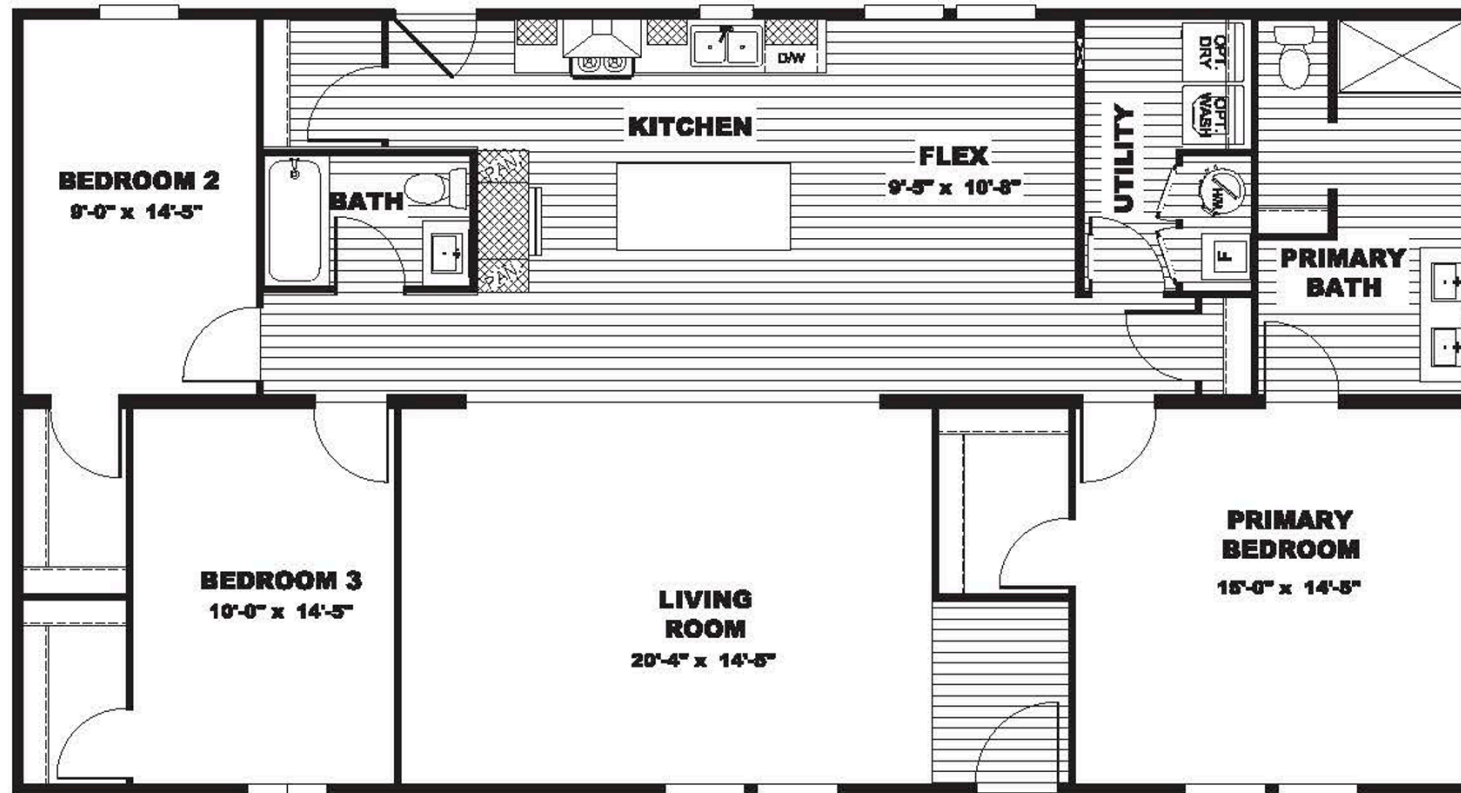

Roland

Tempo Series - Multi Section

1,680 SQ. FT. (Approximate) 3 Bedroom, 2 Bath

Last Updated: 8-29-24

MOBILE HOMES ON MAIN
8355 E. Main Street
Mesa, AZ 85207

MobileHomesOnMain.com | 1-800-750-8796

IMPORTANT: Alta Cima Corp reserves the right to modify, cancel or substitute products or features of this event at any time without prior notice or obligation. Pictures and other promotional materials are representative and may depict or contain floor plans, square footages, elevations, options, upgrades, extra design features, decorations, floor coverings, specialty light fixtures, custom paint and wall coverings, window treatments, landscaping, sound and alarm systems, furnishings, appliances, and other designer/decorator features and amenities that are not included as part of the home and/or may not be available at all locations. Home, pricing and community information is subject to change, and homes to prior sale, at any time without notice or obligation. ©2020 Alta Cima Corp. All rights reserved.