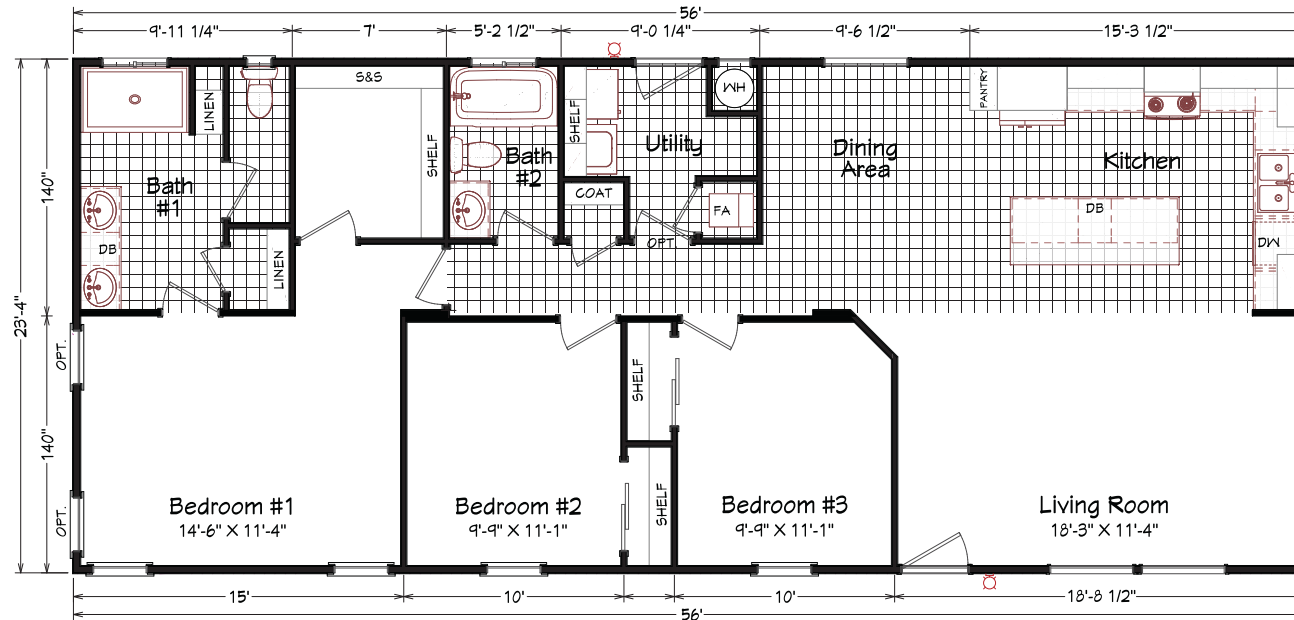

Robson

Coronado Series

1,306 SQ. FT. (Approximate) 3 Bedroom, 2 Bath

Last Updated: 11-1-22

Optional Glamor Bath

Alternate Kitchen

MOBILE HOMES ON MAIN
8355 E. Main Street
Mesa, AZ 85207

MobileHomesOnMain.com | 1-800-750-8796