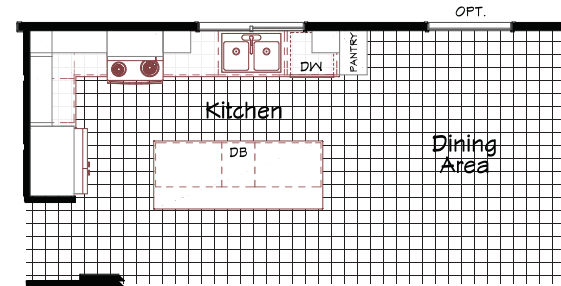

Robson

Coronado Series

1,306 SQ. FT. (Approximate) 3 Bedroom, 2 Bath

Last Updated: 11-1-22

Optional Glamor Bath

Alternate Kitchen

MOBILE HOMES ON MAIN
8355 E. Main Street
Mesa, AZ 85207

MobileHomesOnMain.com | 1-800-750-8796