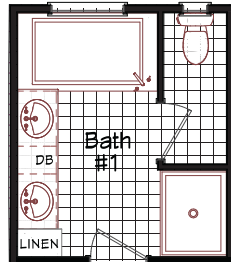

Robson

Coronado Series

1,306 SQ. FT. (Approximate) 3 Bedroom, 2 Bath

Last Updated: 11-1-22

Optional Glamor Bath

Alternate Kitchen

MOBILE HOMES ON MAIN
8355 E. Main Street
Mesa, AZ 85207

MobileHomesOnMain.com | 1-800-750-8796