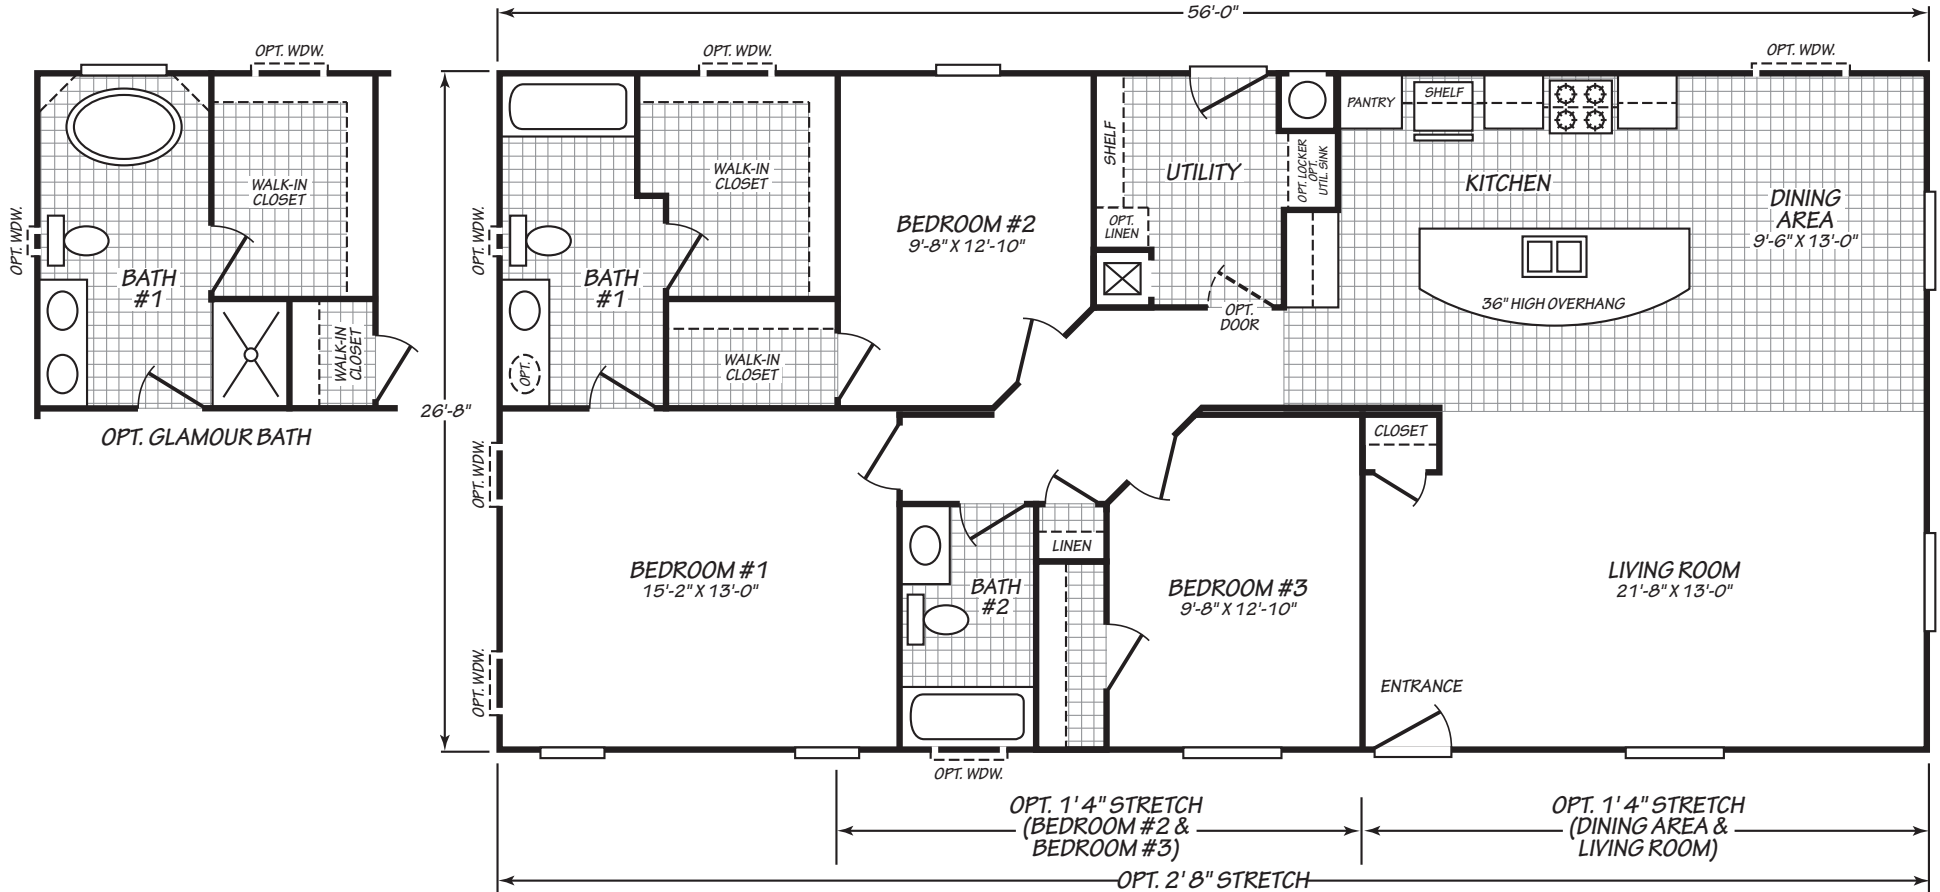

Roanoke

Canyon Lake Series

1,492 SQ. FT. (Approximate) 3 Bedrooms, 2 Baths

Last Updated: 10-11-24

MOBILE HOMES ON MAIN
8355 E. Main Street
Mesa, AZ 85207

MobileHomesOnMain.com | 1-800-750-8796

IMPORTANT: Alta Cima Corp reserves the right to modify, cancel or substitute products or features of this event at any time without prior notice or obligation. Pictures and other promotional materials are representative and may depict or contain floor plans, square footages, elevations, options, upgrades, extra design features, decorations, floor coverings, specialty light fixtures, custom paint and wall coverings, window treatments, landscaping, sound and alarm systems, furnishings, appliances, and other designer/decorator features and amenities that are not included as part of the home and/or may not be available at all locations. Home, pricing and community information is subject to change, and homes to prior sale, at any time without notice or obligation. ©2020 Alta Cima Corp. All rights reserved.