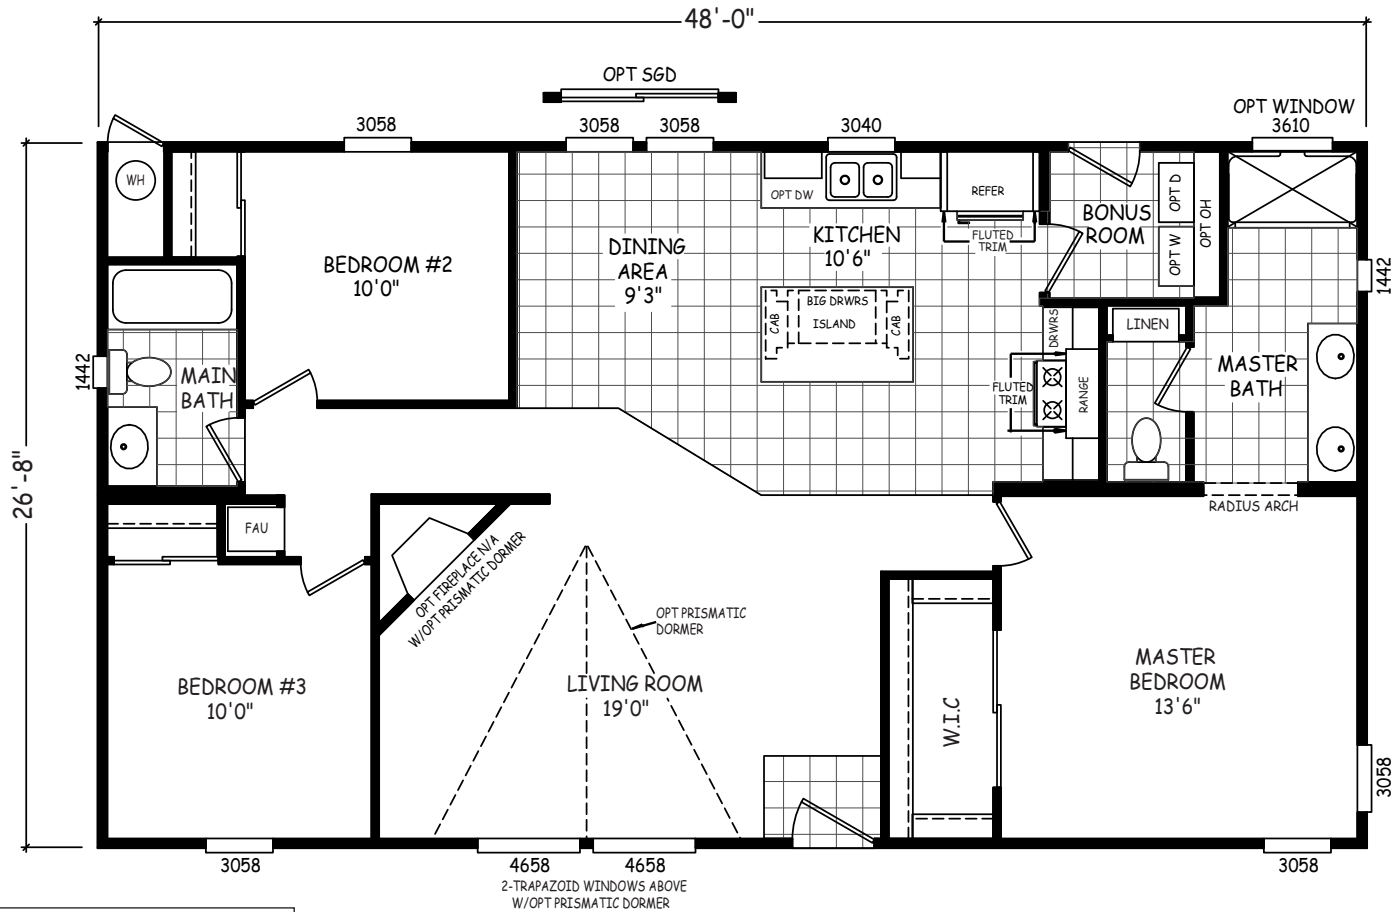

Rio Verde

Signature Series

1,280 SQ. FT. (Approximate) 3 Bedroom, 2 Baths

Last Updated: 1-8-2021

MOBILE HOMES ON MAIN
8355 E. Main Street
Mesa, AZ 85207

MobileHomesOnMain.com | 1-800-750-8796

IMPORTANT: Alta Cima Corp reserves the right to modify, cancel or substitute products or features of this event at any time without prior notice or obligation. Pictures and other promotional materials are representative and may depict or contain floor plans, square footages, elevations, options, upgrades, extra design features, decorations, floor coverings, specialty light fixtures, custom paint and wall coverings, window treatments, landscaping, sound and alarm systems, furnishings, appliances, and other designer/decorator features and amenities that are not included as part of the home and/or may not be available at all locations. Home, pricing and community information is subject to change, and homes to prior sale, at any time without notice or obligation. ©2020 Alta Cima Corp. All rights reserved.