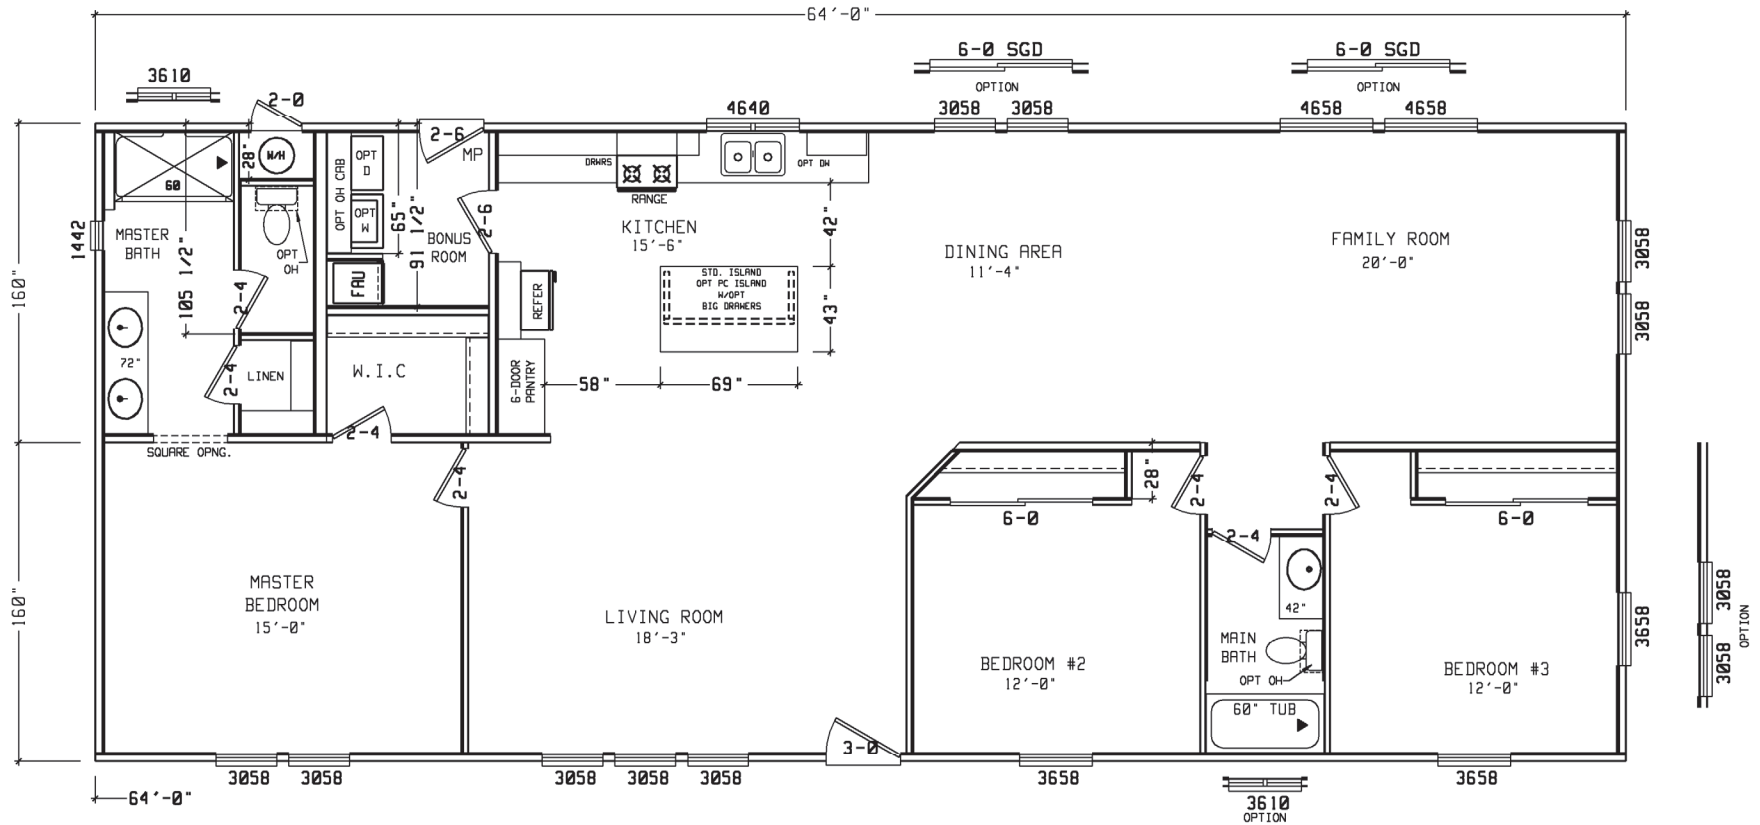

Rayado

GS Series

1,707 SQ. FT. (Approximate) 3 Bedroom, 2 Bath

Last Updated: 4-16-21

MOBILE HOMES ON MAIN
8355 E. Main Street
Mesa, AZ 85207

MobileHomesOnMain.com | 1-800-750-8796

IMPORTANT: Alta Cima Corp reserves the right to modify, cancel or substitute products or features of this event at any time without prior notice or obligation. Pictures and other promotional materials are representative and may depict or contain floor plans, square footages, elevations, options, upgrades, extra design features, decorations, floor coverings, specialty light fixtures, custom paint and wall coverings, window treatments, landscaping, sound and alarm systems, furnishings, appliances, and other designer/decorator features and amenities that are not included as part of the home and/or may not be available at all locations. Home, pricing and community information is subject to change, and homes to prior sale, at any time without notice or obligation. ©2020 Alta Cima Corp. All rights reserved.