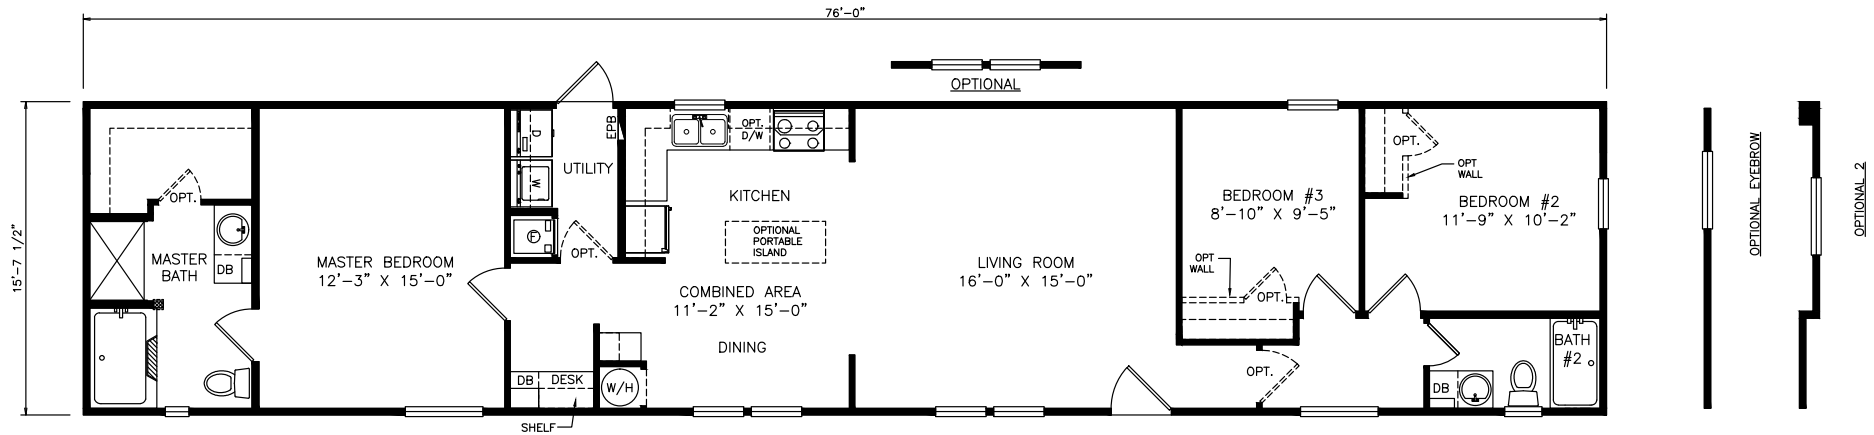

Ramblewood

Classic Series - Single Section

1,193 SQ. FT. (Approximate) 3 Bedrooms, 2 Baths

Last Updated: 6-9-21

MOBILE HOMES ON MAIN
8355 E. Main Street
Mesa, AZ 85207

MobileHomesOnMain.com | 1-800-750-8796