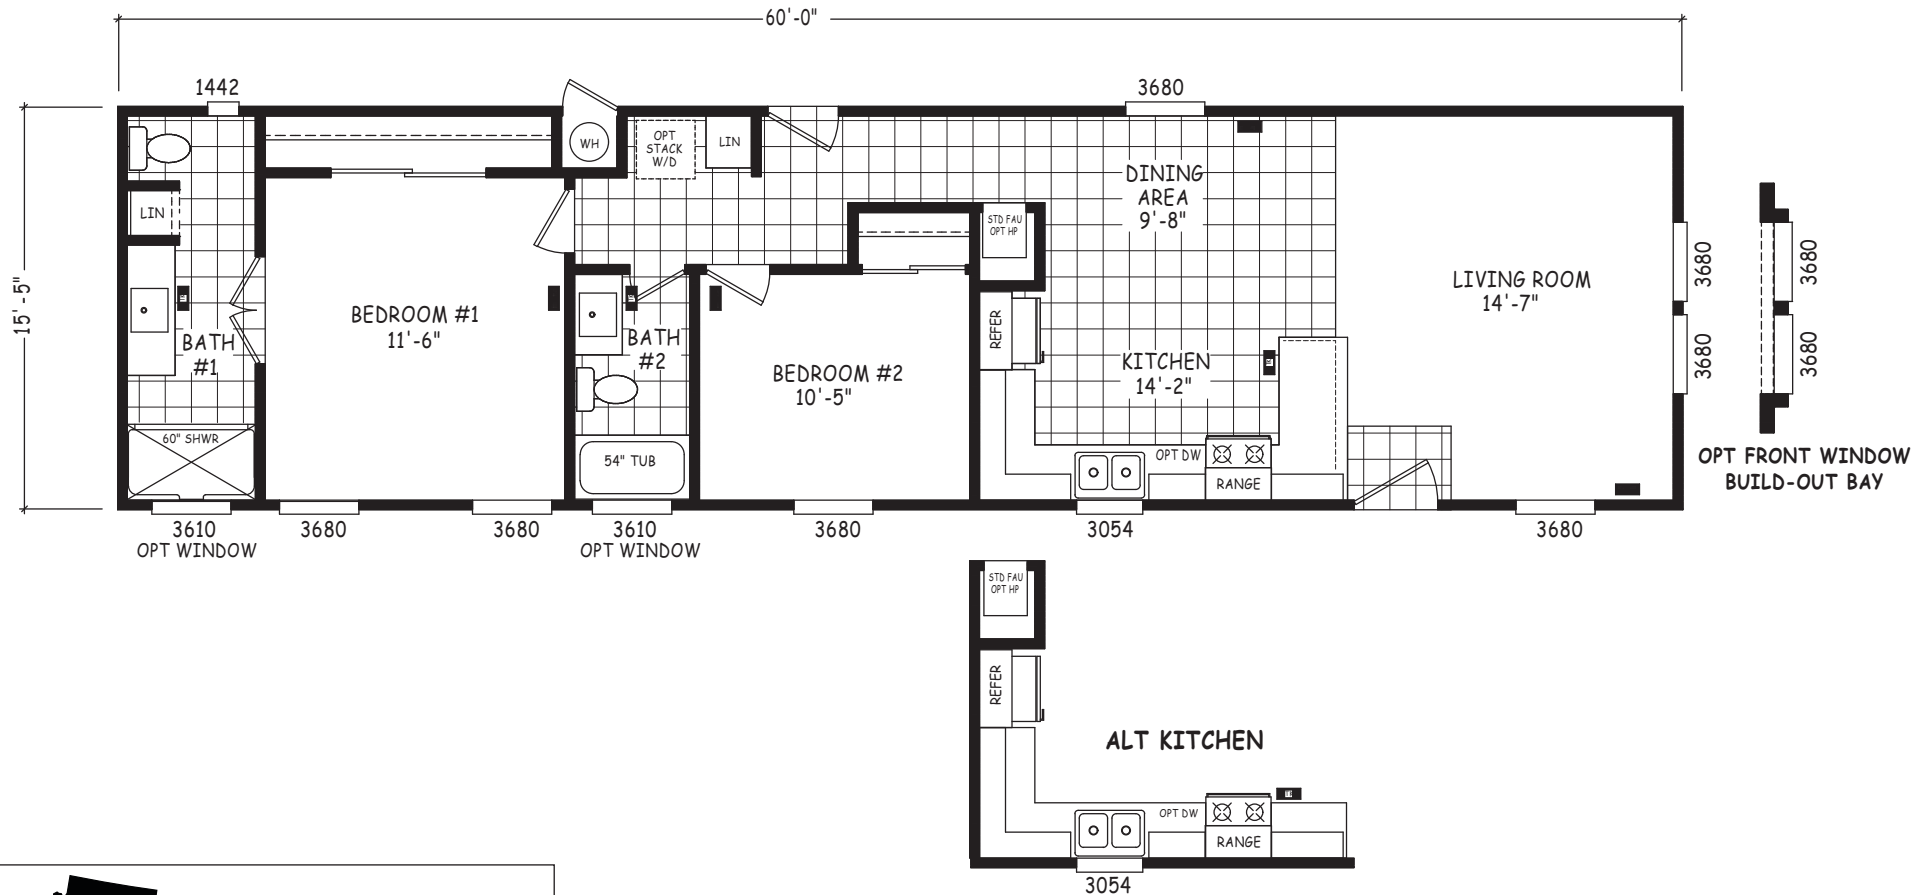

# Raelyn

Encore Single Wide Series

925 SQ. FT. (Approximate) 2 Bedroom, 2 Bath

Last Updated: 12-8-22

**MOBILE HOMES ON MAIN**  
8355 E. Main Street  
Mesa, AZ 85207

**MobileHomesOnMain.com | 1-800-750-8796**