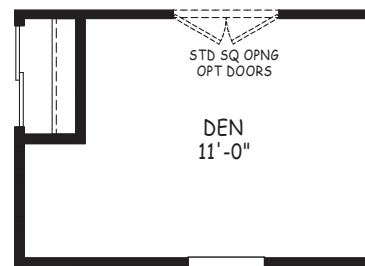

Quail Creek

Edge Series

1,040 SQ. FT. (Approximate) 3 Bedroom, 2 Bath

Last Updated: 5-21-24

3658
OPT DEN
(REPLACES BEDROOM #3)

MOBILE HOMES ON MAIN
8355 E. Main Street
Mesa, AZ 85207

MobileHomesOnMain.com | 1-800-750-8796