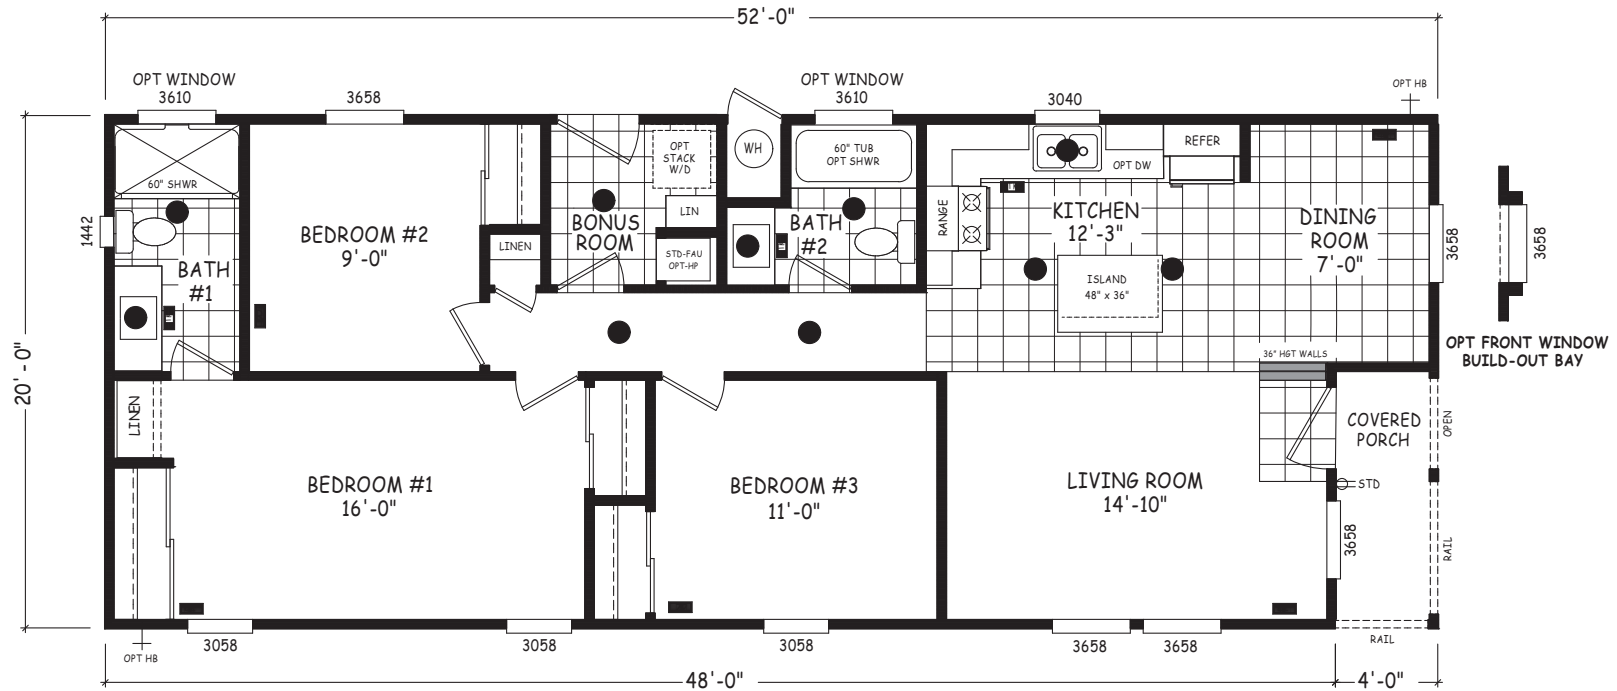

Quail Creek

Edge Series

1,040 SQ. FT. (Approximate) 3 Bedroom, 2 Bath

Last Updated: 5-21-24

3658
OPT DEN
(REPLACES BEDROOM #3)

MOBILE HOMES ON MAIN
8355 E. Main Street
Mesa, AZ 85207

MobileHomesOnMain.com | 1-800-750-8796