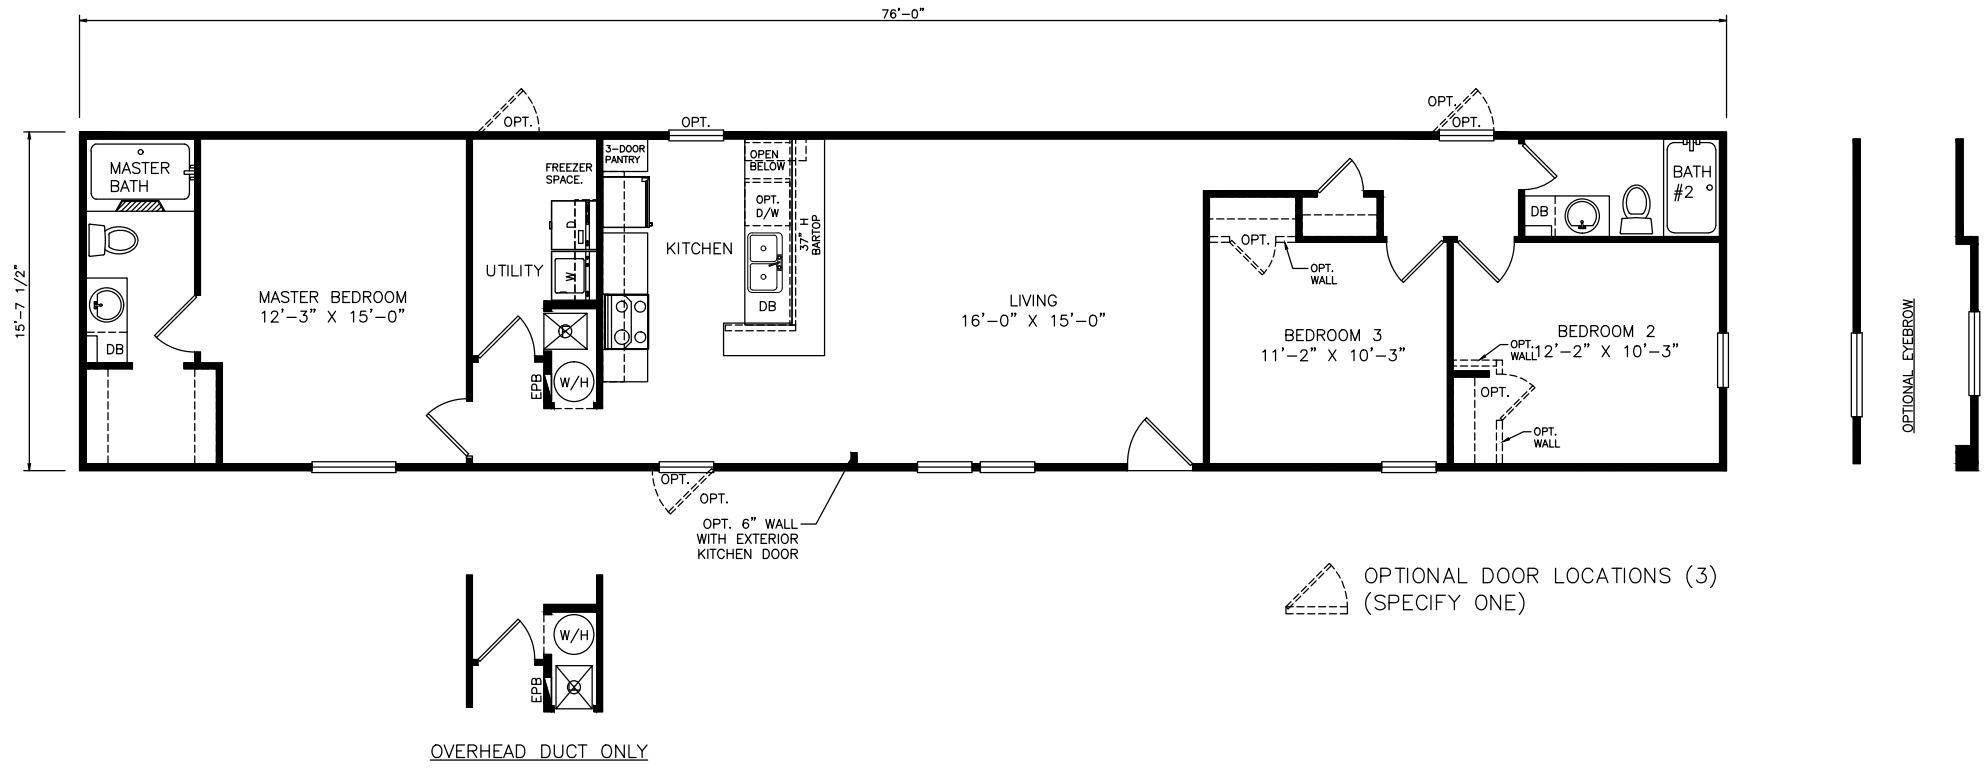

Pruneyard

Classic Series - Single Section

1,193 SQ. FT. (Approximate) 3 Bedrooms, 2 Baths

Last Updated: 6-9-21

MOBILE HOMES ON MAIN
8355 E. Main Street
Mesa, AZ 85207

MobileHomesOnMain.com | 1-800-750-8796