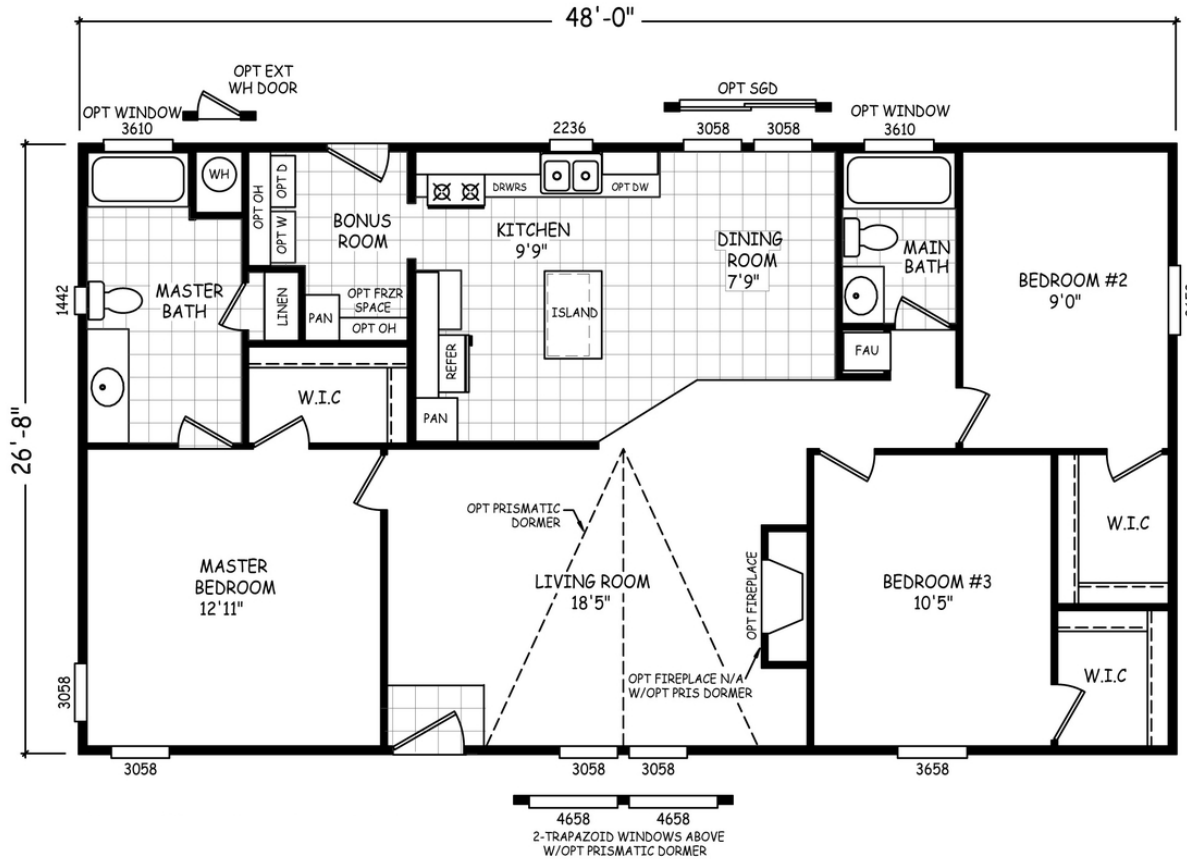

Portville

GS Series

1,280 SQ. FT. (Approximate) 3 Bedrooms, 2 Baths

Last Updated: 3-8-22

MOBILE HOMES ON MAIN
8355 E. Main Street
Mesa, AZ 85207

MobileHomesOnMain.com | 1-800-750-8796

IMPORTANT: Alta Cima Corp reserves the right to modify, cancel or substitute products or features of this event at any time without prior notice or obligation. Pictures and other promotional materials are representative and may depict or contain floor plans, square footages, elevations, options, upgrades, extra design features, decorations, floor coverings, specialty light fixtures, custom paint and wall coverings, window treatments, landscaping, sound and alarm systems, furnishings, appliances, and other designer/decorator features and amenities that are not included as part of the home and/or may not be available at all locations. Home, pricing and community information is subject to change, and homes to prior sale, at any time without notice or obligation. ©2020 Alta Cima Corp. All rights reserved.