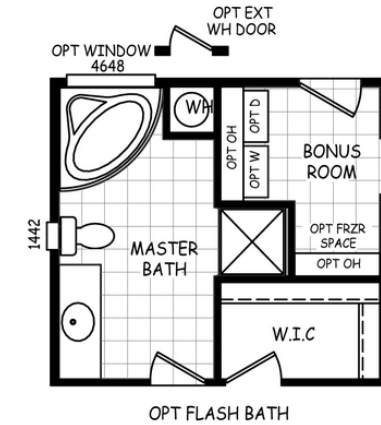

Portville

GS Series

1,280 SQ. FT. (Approximate) 3 Bedrooms, 2 Baths

Last Updated: 3-8-22

MOBILE HOMES ON MAIN
8355 E. Main Street
Mesa, AZ 85207

MobileHomesOnMain.com | 1-800-750-8796

IMPORTANT: Alta Cima Corp reserves the right to modify, cancel or substitute products or features of this event at any time without prior notice or obligation. Pictures and other promotional materials are representative and may depict or contain floor plans, square footages, elevations, options, upgrades, extra design features, decorations, floor coverings, specialty light fixtures, custom paint and wall coverings, window treatments, landscaping, sound and alarm systems, furnishings, appliances, and other designer/decorator features and amenities that are not included as part of the home and/or may not be available at all locations. Home, pricing and community information is subject to change, and homes to prior sale, at any time without notice or obligation. ©2020 Alta Cima Corp. All rights reserved.