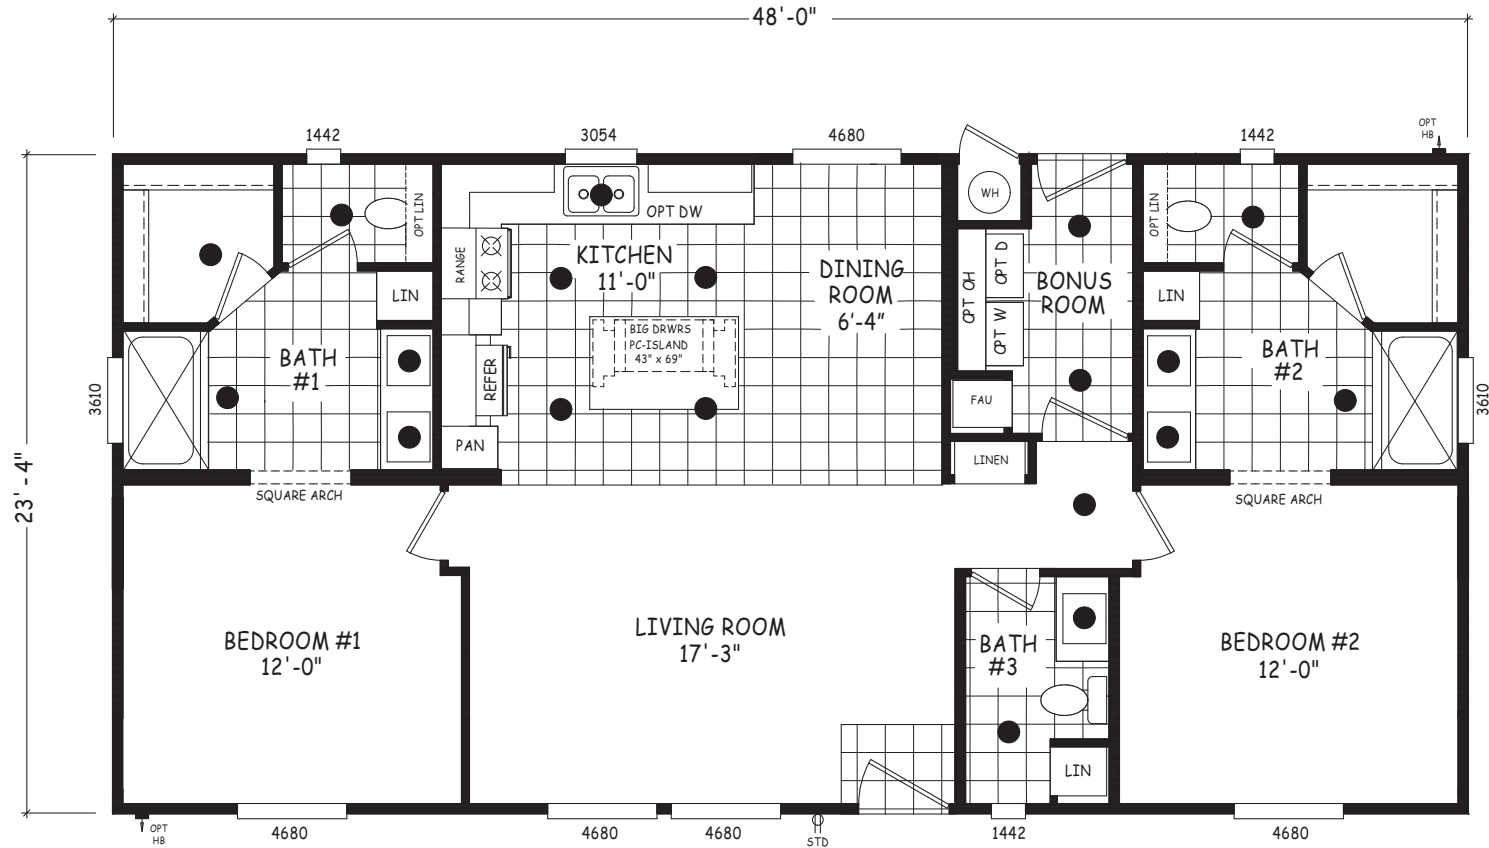

Polmar

Edge Series

1,120 SQ. FT. (Approximate) 2 Bedroom, 2.5 Bath

Last Updated: 7-24-24

MOBILE HOMES ON MAIN
8355 E. Main Street
Mesa, AZ 85207

MobileHomesOnMain.com | 1-800-750-8796

IMPORTANT: Alta Cima Corp reserves the right to modify, cancel or substitute products or features of this event at any time without prior notice or obligation. Pictures and other promotional materials are representative and may depict or contain floor plans, square footages, elevations, options, upgrades, extra design features, decorations, floor coverings, specialty light fixtures, custom paint and wall coverings, window treatments, landscaping, sound and alarm systems, furnishings, appliances, and other designer/decorator features and amenities that are not included as part of the home and/or may not be available at all locations. Home, pricing and community information is subject to change, and homes to prior sale, at any time without notice or obligation. ©2020 Alta Cima Corp. All rights reserved.