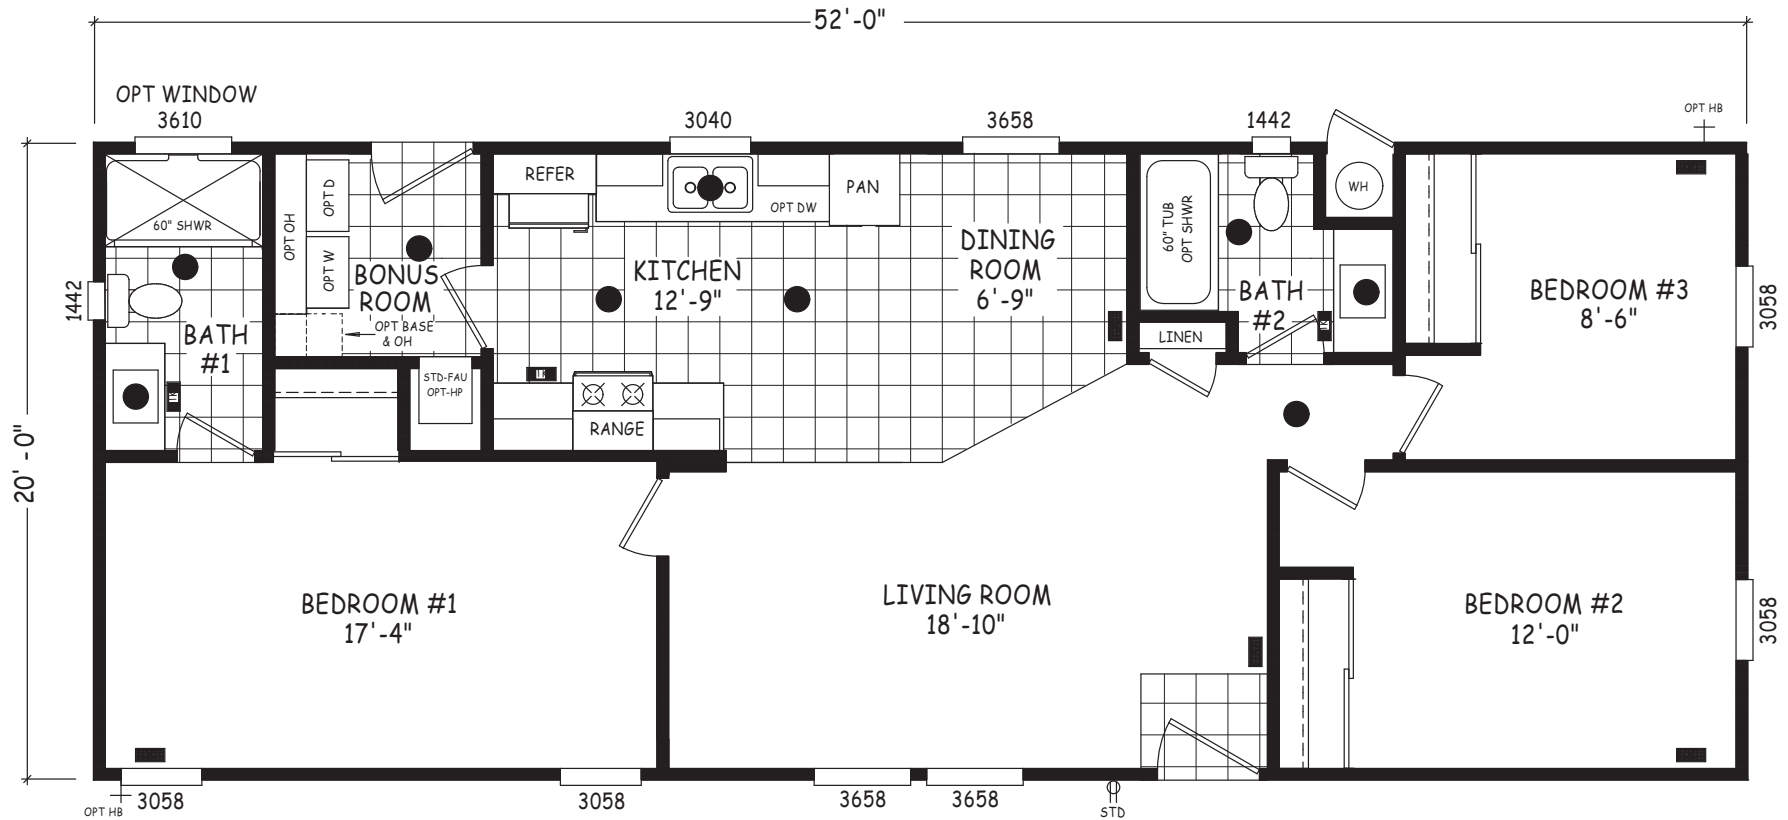

Pebble Creek

Edge Series

1,040 SQ. FT. (Approximate) 3 Bedroom, 2 Bath

Last Updated: 5-21-24

MOBILE HOMES ON MAIN
8355 E. Main Street
Mesa, AZ 85207

MobileHomesOnMain.com | 1-800-750-8796

IMPORTANT: Alta Cima Corp reserves the right to modify, cancel or substitute products or features of this event at any time without prior notice or obligation. Pictures and other promotional materials are representative and may depict or contain floor plans, square footages, elevations, options, upgrades, extra design features, decorations, floor coverings, specialty light fixtures, custom paint and wall coverings, window treatments, landscaping, sound and alarm systems, furnishings, appliances, and other designer/decorator features and amenities that are not included as part of the home and/or may not be available at all locations. Home, pricing and community information is subject to change, and homes to prior sale, at any time without notice or obligation. ©2020 Alta Cima Corp. All rights reserved.