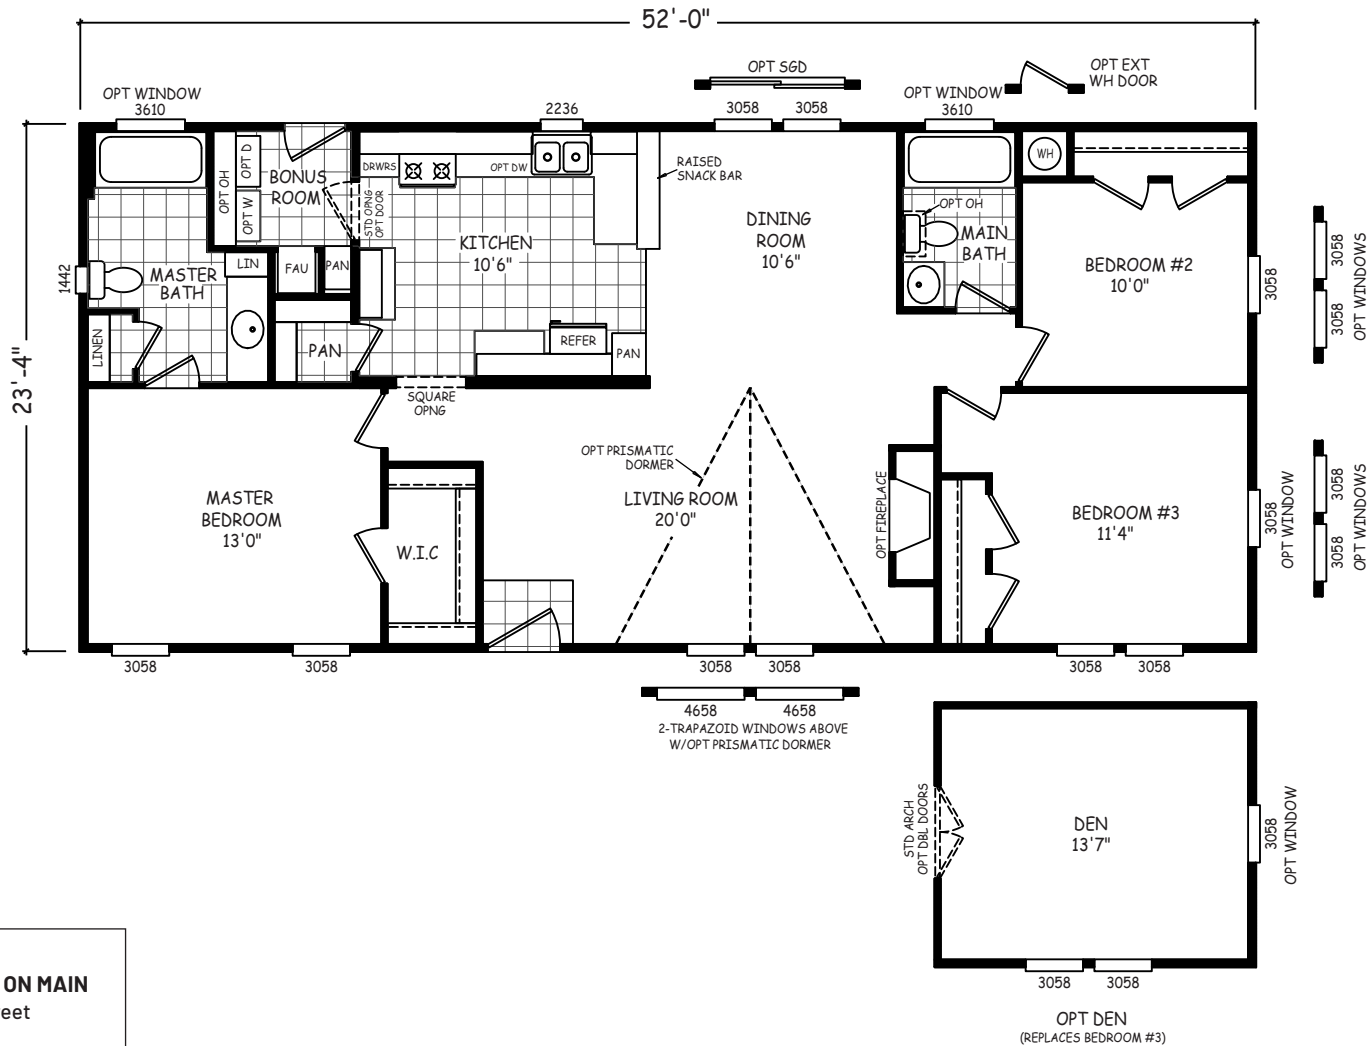

# Parkchester

GS Series

1,213 SQ. FT. (Approximate) 3 Bedrooms, 2 Baths

Last Updated: 4-29-22

**MOBILE HOMES ON MAIN**  
8355 E. Main Street  
Mesa, AZ 85207

**MobileHomesOnMain.com | 1-800-750-8796**

**IMPORTANT:** Alta Cima Corp reserves the right to modify, cancel or substitute products or features of this event at any time without prior notice or obligation. Pictures and other promotional materials are representative and may depict or contain floor plans, square footages, elevations, options, upgrades, extra design features, decorations, floor coverings, specialty light fixtures, custom paint and wall coverings, window treatments, landscaping, sound and alarm systems, furnishings, appliances, and other designer/decorator features and amenities that are not included as part of the home and/or may not be available at all locations. Home, pricing and community information is subject to change, and homes to prior sale, at any time without notice or obligation. ©2020 Alta Cima Corp. All rights reserved.