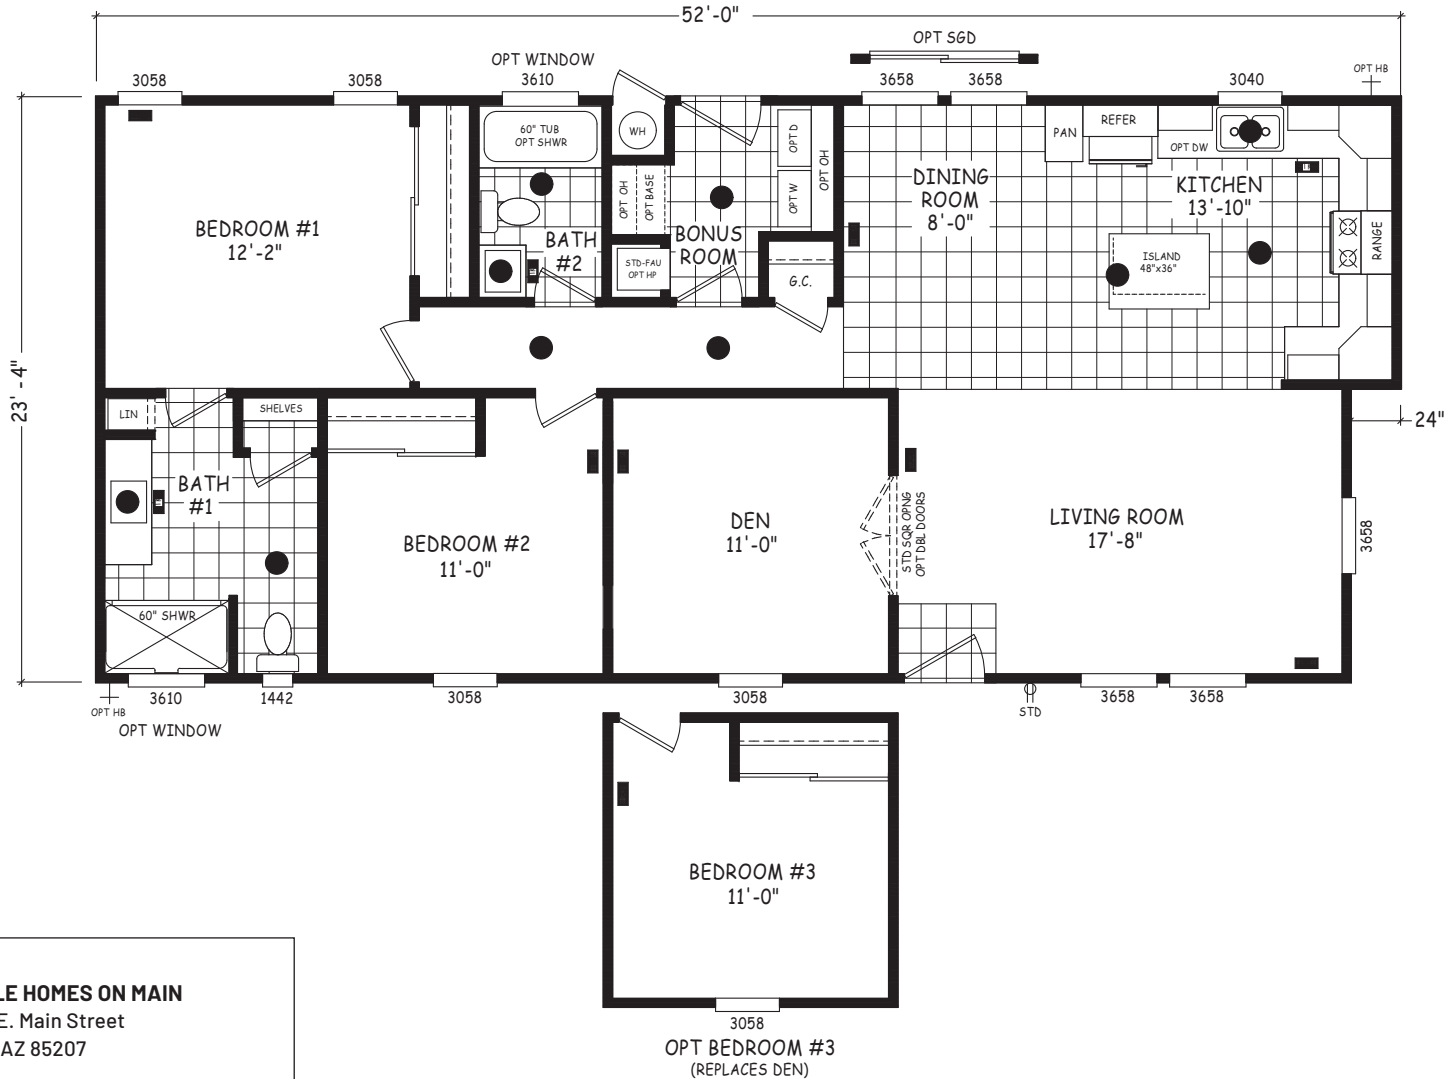

Palmarosa

Edge Series

1,190 SQ. FT. (Approximate) 2 Bedroom, 2 Bath

Last Updated: 5-21-24

MOBILE HOMES ON MAIN
8355 E. Main Street
Mesa, AZ 85207

MobileHomesOnMain.com | 1-800-750-8796

IMPORTANT: Alta Cima Corp reserves the right to modify, cancel or substitute products or features of this event at any time without prior notice or obligation. Pictures and other promotional materials are representative and may depict or contain floor plans, square footages, elevations, options, upgrades, extra design features, decorations, floor coverings, specialty light fixtures, custom paint and wall coverings, window treatments, landscaping, sound and alarm systems, furnishings, appliances, and other designer/decorator features and amenities that are not included as part of the home and/or may not be available at all locations. Home, pricing and community information is subject to change, and homes to prior sale, at any time without notice or obligation. ©2020 Alta Cima Corp. All rights reserved.