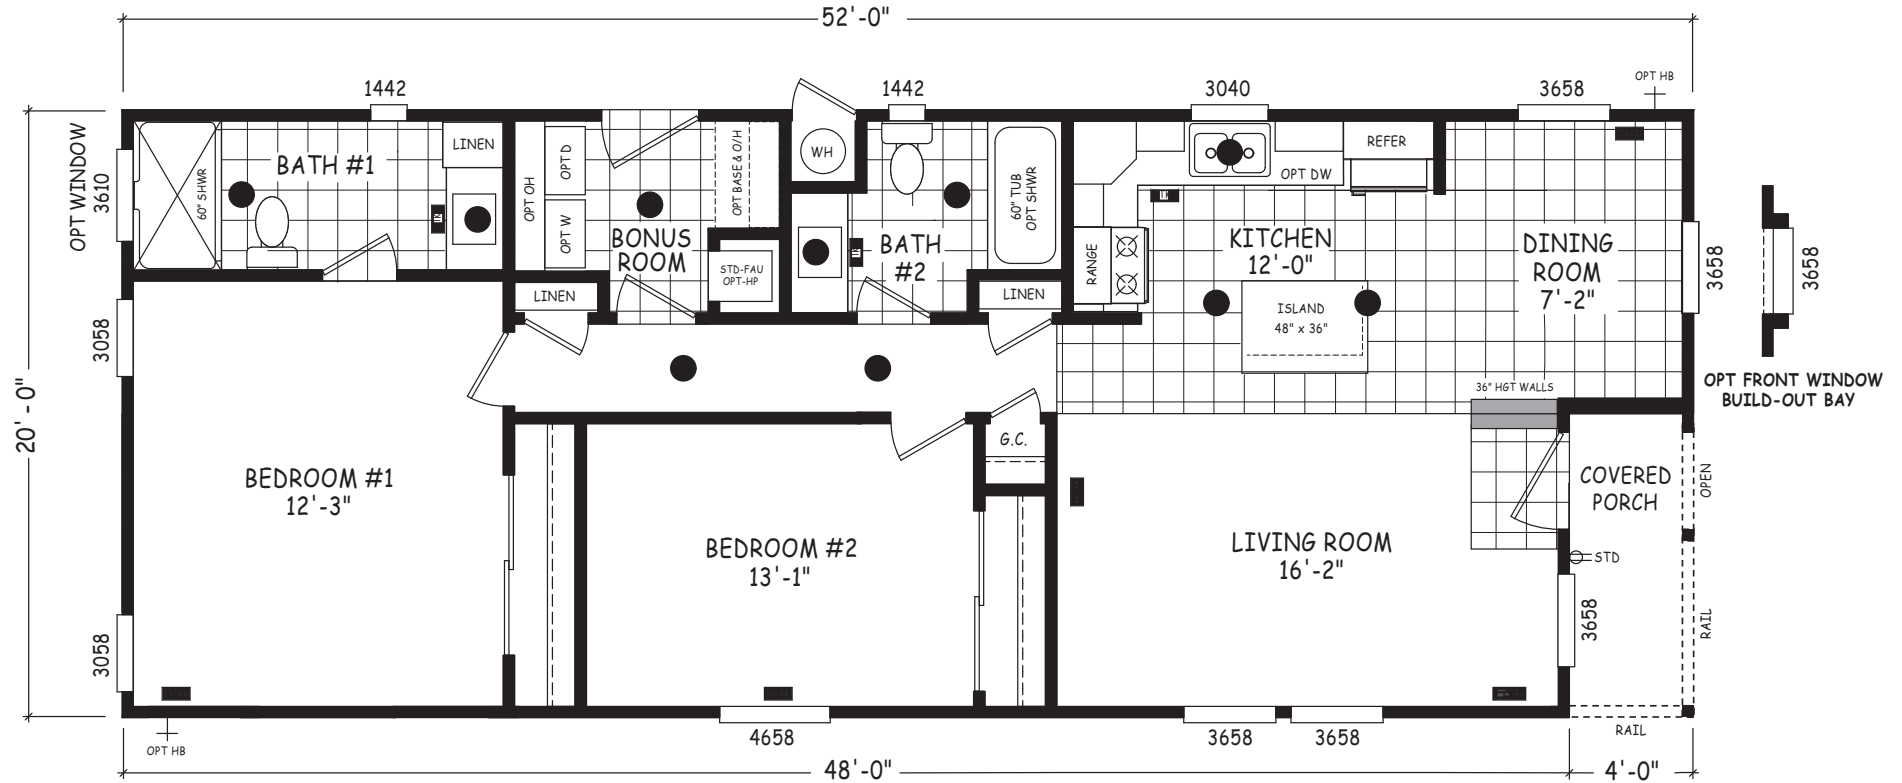

# Owl Creek

Edge Series

1,040 SQ. FT. (Approximate) 2 Bedroom, 2 Bath

Last Updated: 5-21-24

**MOBILE HOMES ON MAIN**  
8355 E. Main Street  
Mesa, AZ 85207

**MobileHomesOnMain.com | 1-800-750-8796**

**IMPORTANT:** Alta Cima Corp reserves the right to modify, cancel or substitute products or features of this event at any time without prior notice or obligation. Pictures and other promotional materials are representative and may depict or contain floor plans, square footages, elevations, options, upgrades, extra design features, decorations, floor coverings, specialty light fixtures, custom paint and wall coverings, window treatments, landscaping, sound and alarm systems, furnishings, appliances, and other designer/decorator features and amenities that are not included as part of the home and/or may not be available at all locations. Home, pricing and community information is subject to change, and homes to prior sale, at any time without notice or obligation. ©2020 Alta Cima Corp. All rights reserved.