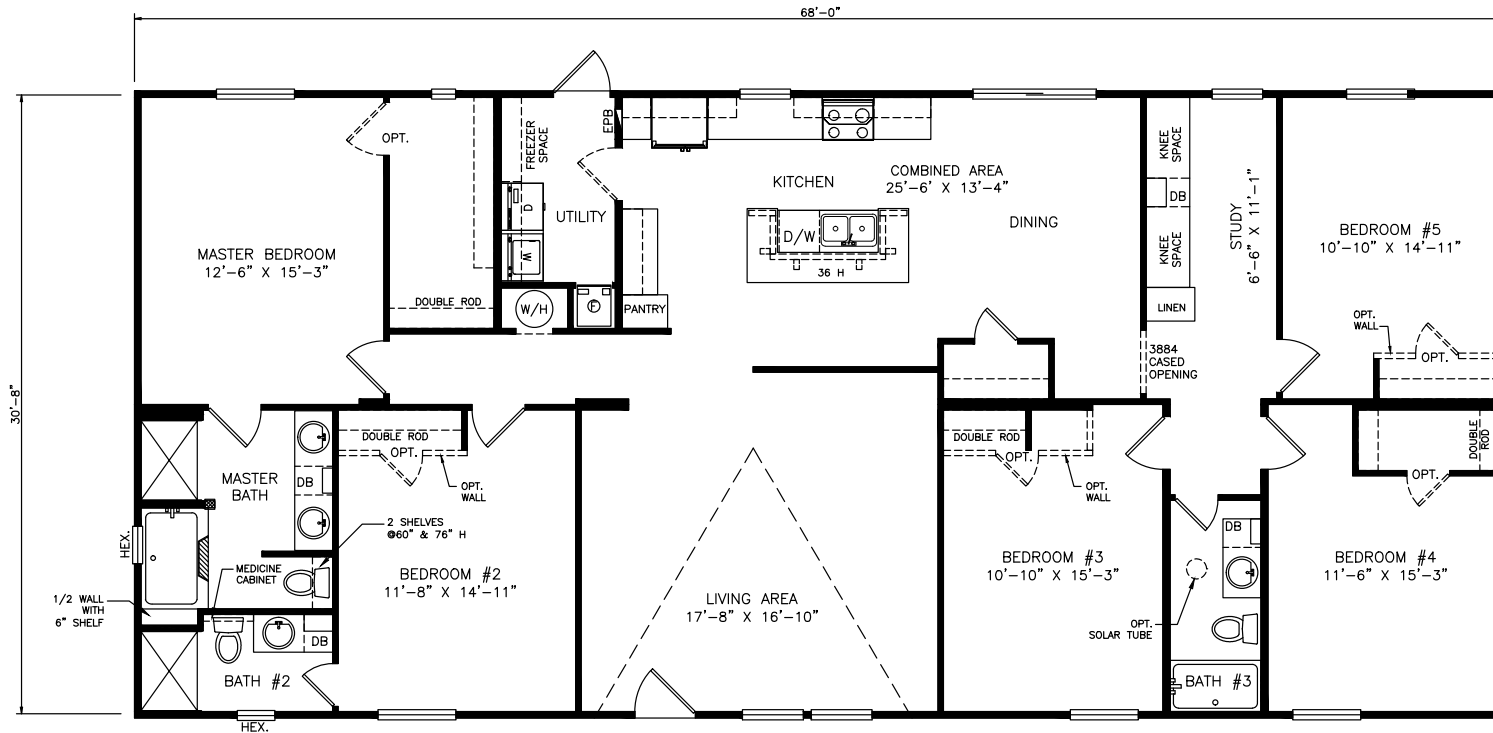

# Overfelt

Classic Series - Multi Section

2,120 SQ. FT. (Approximate) 5 Bedrooms, 3 Baths

Last Updated: 6-16-21

OPT. HALF BATH

"B"

"A"

**MOBILE HOMES ON MAIN**  
8355 E. Main Street  
Mesa, AZ 85207