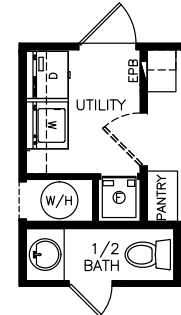

# Overfelt

Classic Series - Multi Section

2,120 SQ. FT. (Approximate) 5 Bedrooms, 3 Baths

Last Updated: 6-16-21

OPT. HALF BATH

"B"

"A"

**MOBILE HOMES ON MAIN**  
8355 E. Main Street  
Mesa, AZ 85207