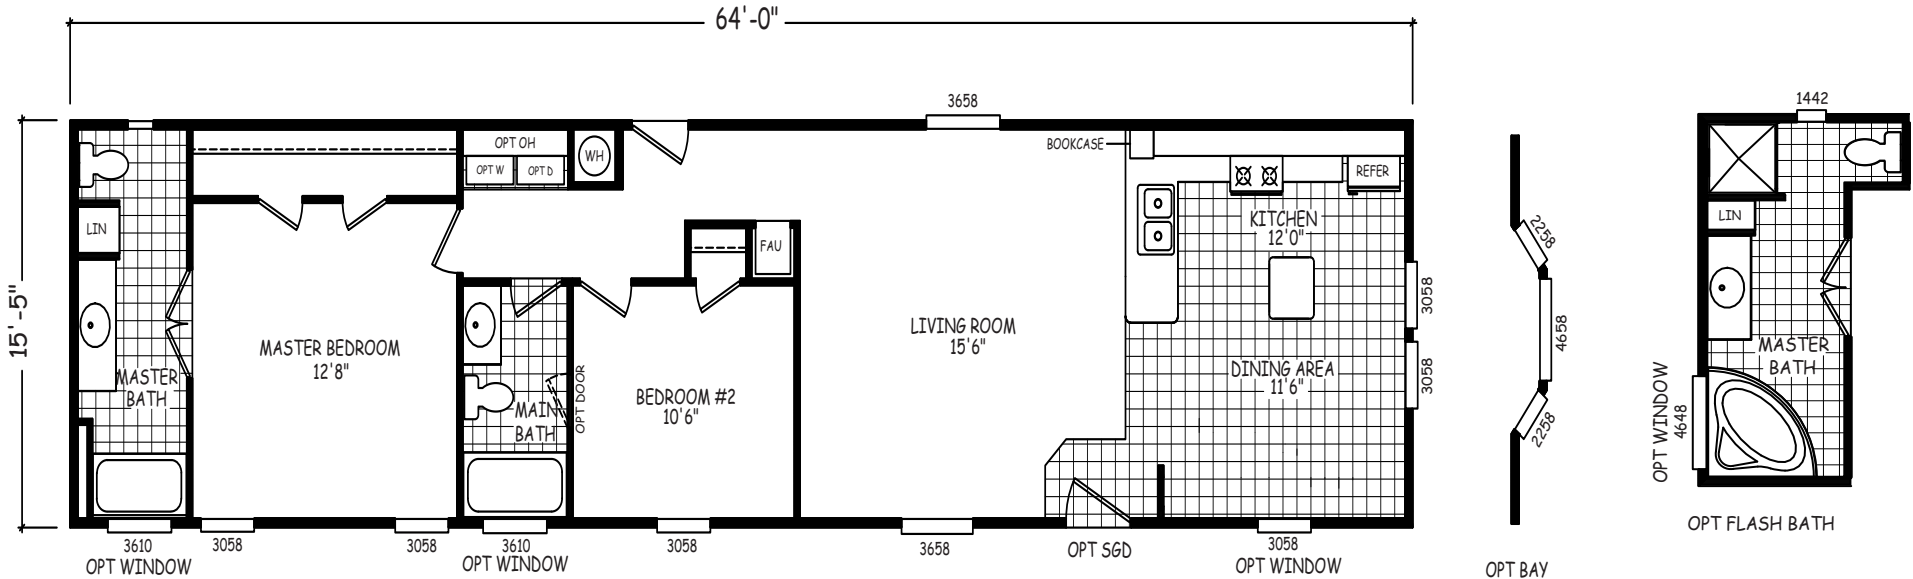

Myron

GS Series

987 SQ. FT. (Approximate) 2 Bedroom, 2 Bath

Last Updated: 10-27-20

MOBILE HOMES ON MAIN
8355 E. Main Street
Mesa, AZ 85207

MobileHomesOnMain.com | 1-800-750-8796

IMPORTANT: Alta Cima Corp reserves the right to modify, cancel or substitute products or features of this event at any time without prior notice or obligation. Pictures and other promotional materials are representative and may depict or contain floor plans, square footages, elevations, options, upgrades, extra design features, decorations, floor coverings, specialty light fixtures, custom paint and wall coverings, window treatments, landscaping, sound and alarm systems, furnishings, appliances, and other designer/decorator features and amenities that are not included as part of the home and/or may not be available at all locations. Home, pricing and community information is subject to change, and homes to prior sale, at any time without notice or obligation. ©2020 Alta Cima Corp. All rights reserved.