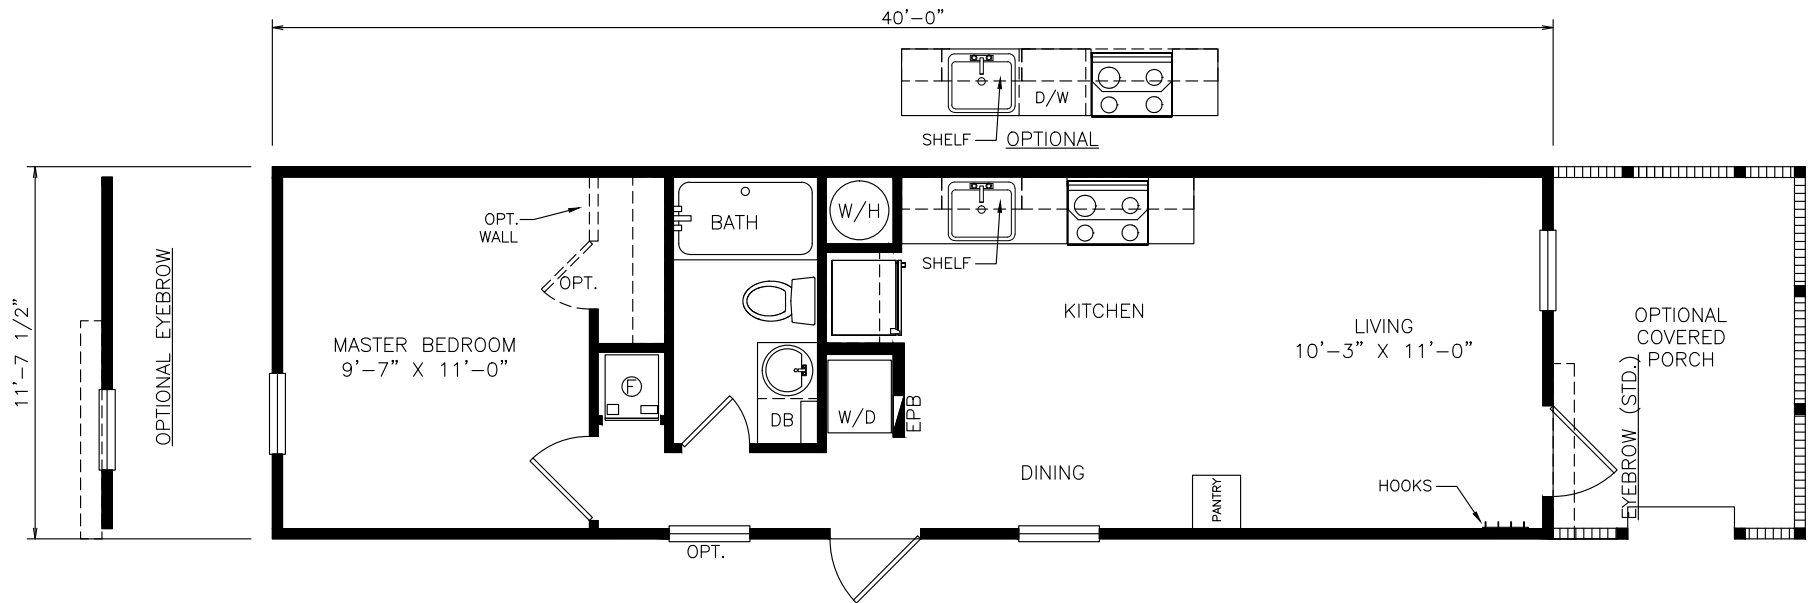

# Murillo

Select Series - Single Section

465 SQ. FT. (Approximate) 1 Bedroom, 1 Bath

Last Updated: 6-18-21

**MOBILE HOMES ON MAIN**  
8355 E. Main Street  
Mesa, AZ 85207

**MobileHomesOnMain.com | 1-800-750-8796**