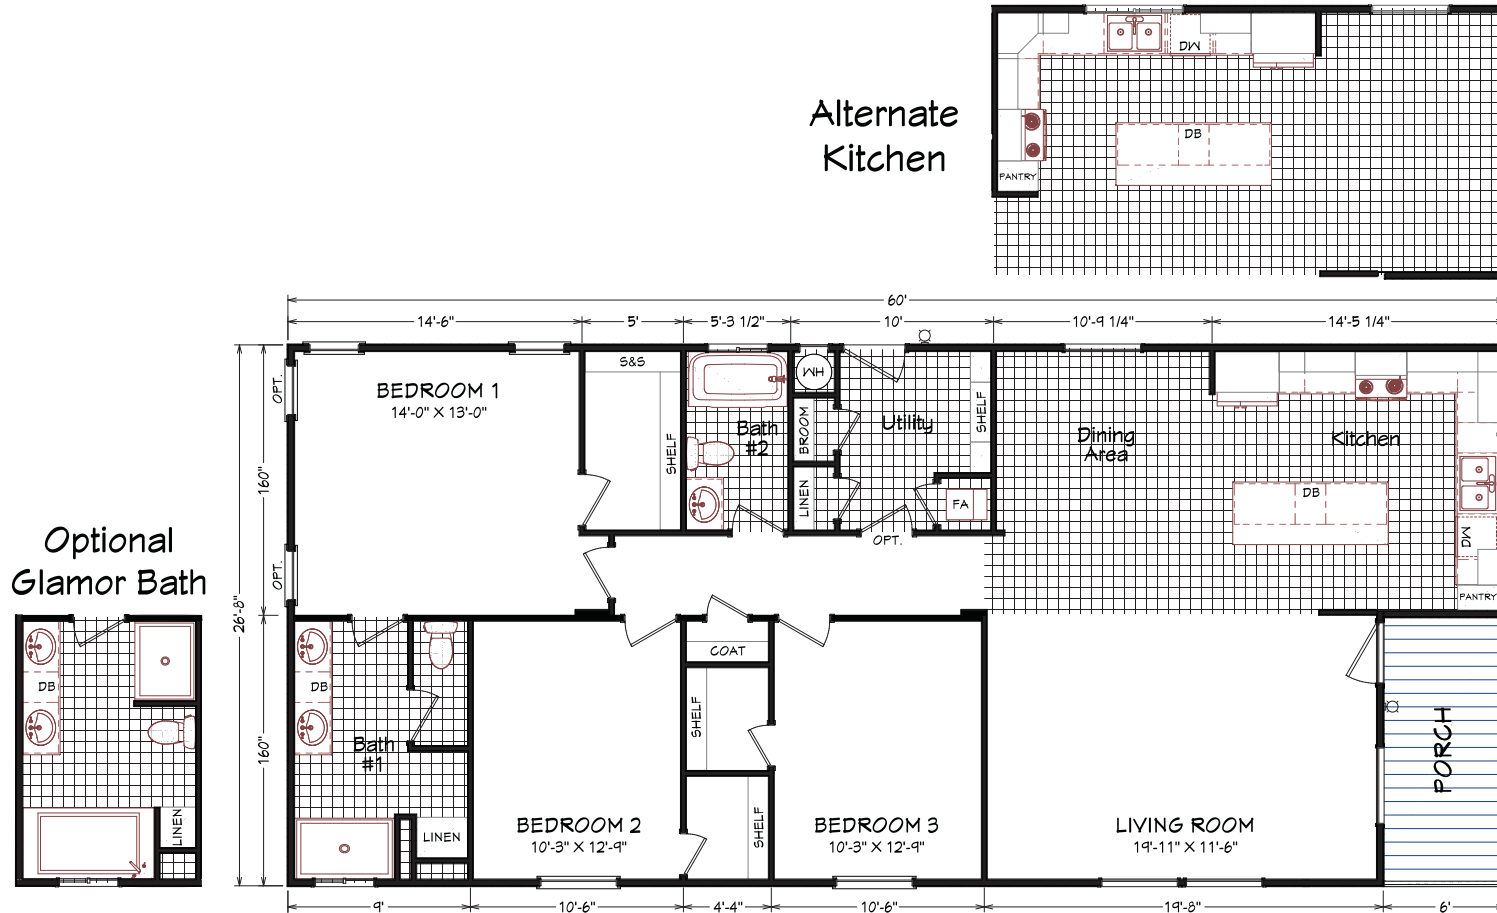

Momsen

Coronado Series

1,520 SQ. FT. (Approximate) 3 Bedroom, 2 Bath

Last Updated: 11-1-22

MOBILE HOMES ON MAIN
8355 E. Main Street
Mesa, AZ 85207

MobileHomesOnMain.com | 1-800-750-8796

IMPORTANT: Alta Cima Corp reserves the right to modify, cancel or substitute products or features of this event at any time without prior notice or obligation. Pictures and other promotional materials are representative and may depict or contain floor plans, square footages, elevations, options, upgrades, extra design features, decorations, floor coverings, specialty light fixtures, custom paint and wall coverings, window treatments, landscaping, sound and alarm systems, furnishings, appliances, and other designer/decorator features and amenities that are not included as part of the home and/or may not be available at all locations. Home, pricing and community information is subject to change, and homes to prior sale, at any time without notice or obligation. ©2020 Alta Cima Corp. All rights reserved.