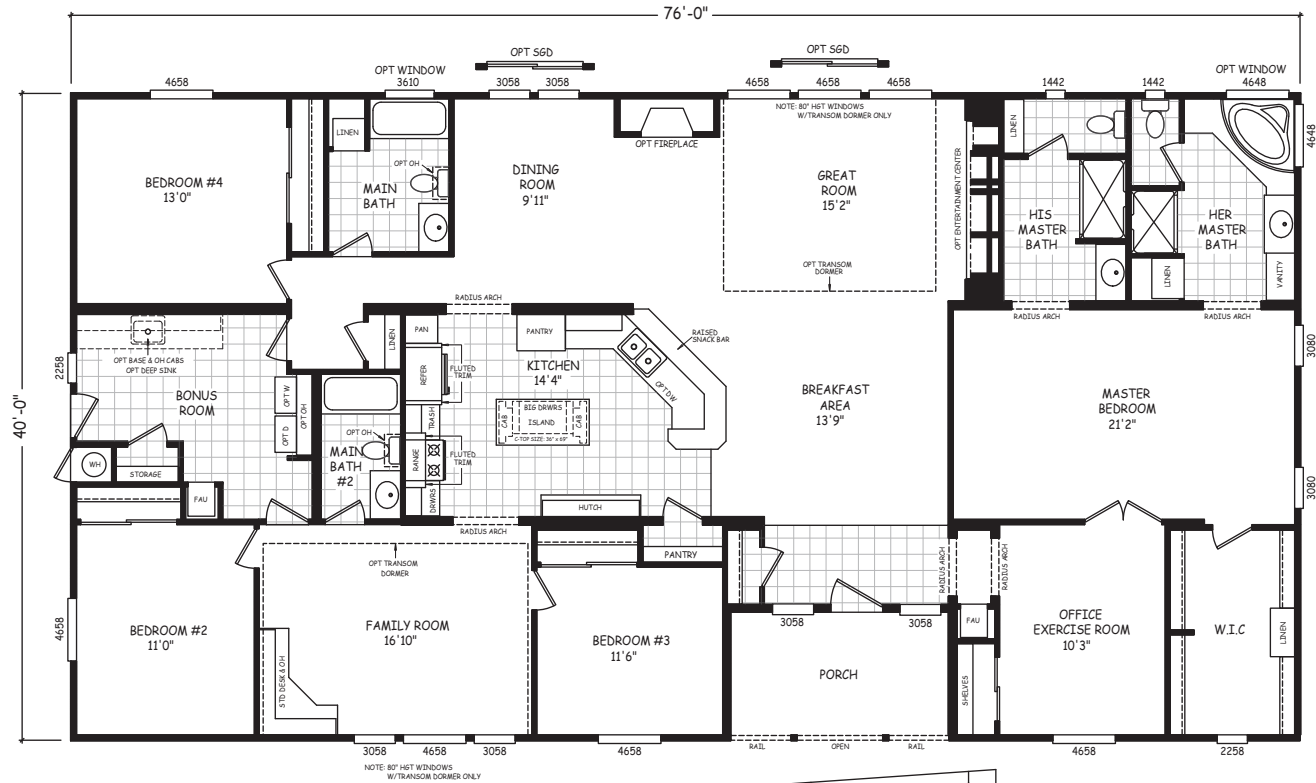

Milligan

Desert Edge Series

Mobile Homes ON MAIN

4 Bedrooms, 4 Baths
Approx. 3,040 Sq. Ft.

1-800-750-8796

www.MobileHomesOnMain.com

1-800-750-8796

www.MobileHomesOnMain.com

OPT ENTERTAINMENT CENTER DETAIL

I authorize Mobile Homes on Main to build my house, per this plan

X _____

Customer Signature / Date

Mobile Homes On Main
8355 E. Main Street
Mesa, Arizona 85207

Important: Due to our policy of constant improvement, all information in our brochures may vary from actual home. The right is reserved to make changes at any time, without notice or obligation, in colors, materials, specifications, processes, and models. All dimensions and square footage calculations are nominal and approximate figures. Please check with your sales person for specific and current information.