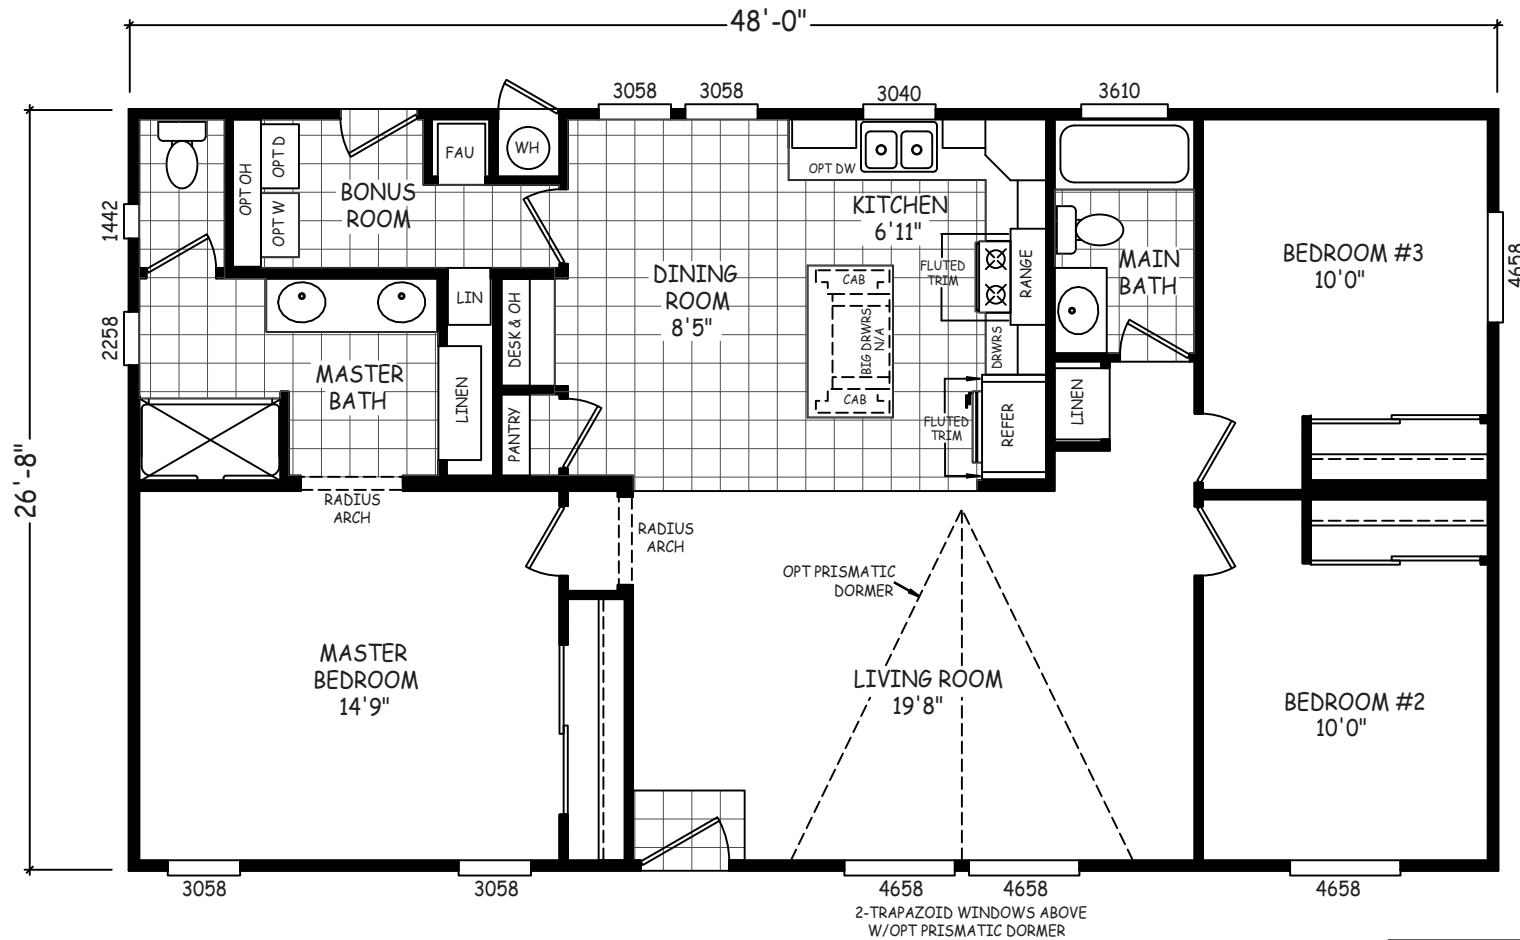

Meridian

Signature Series

Mobile Homes ON MAIN

3 Bedroom, 2 Bath
Approx. 1,280 Sq. Ft.

1-800-750-8796

www.MobileHomesOnMain.com

1-800-750-8796

www.MobileHomesOnMain.com