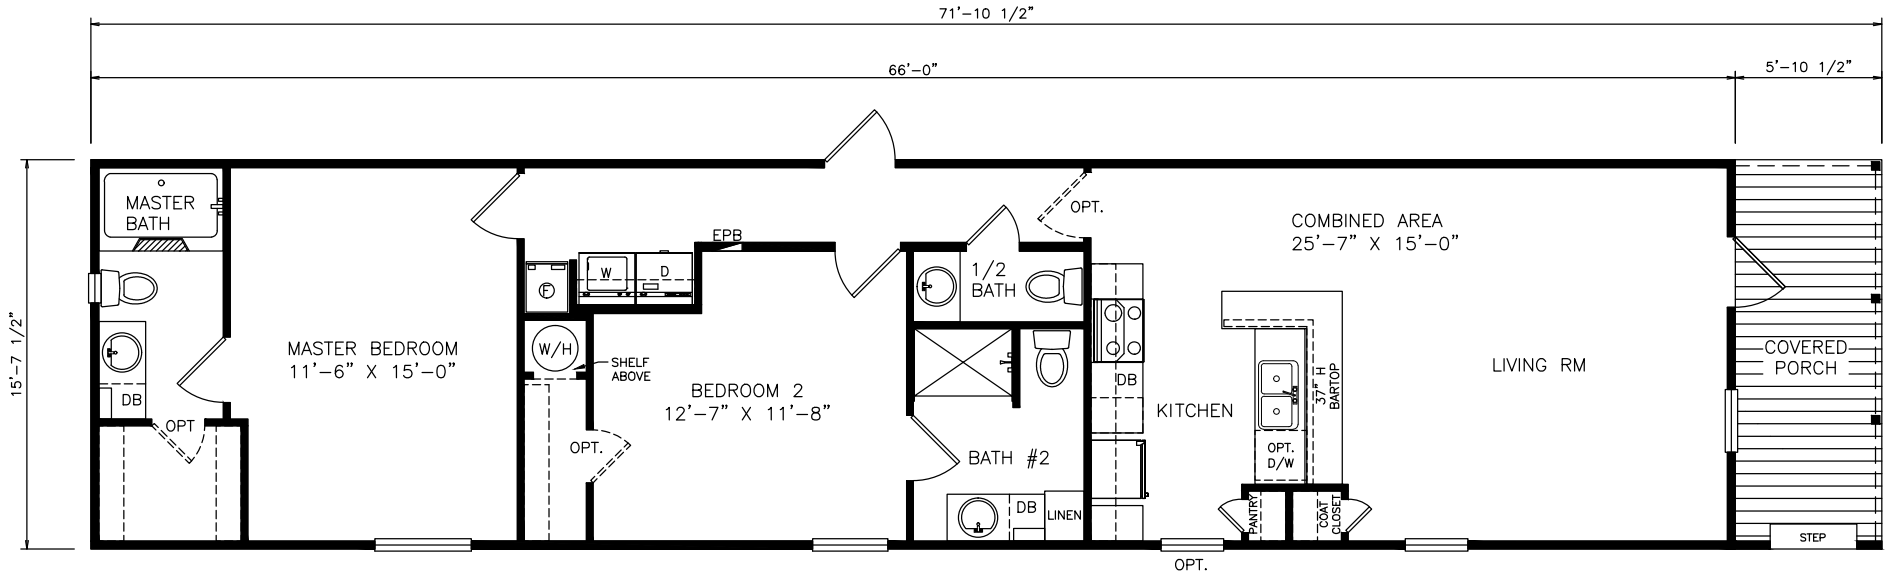

Meers

Heritage Series - Single Section

1,130 SQ. FT. (Approximate) 2 Bedrooms, 2.5 Bath

Last Updated: 6-22-21

MOBILE HOMES ON MAIN
8355 E. Main Street
Mesa, AZ 85207

MobileHomesOnMain.com | 1-800-750-8796

IMPORTANT: Alta Cima Corp reserves the right to modify, cancel or substitute products or features of this event at any time without prior notice or obligation. Pictures and other promotional materials are representative and may depict or contain floor plans, square footages, elevations, options, upgrades, extra design features, decorations, floor coverings, specialty light fixtures, custom paint and wall coverings, window treatments, landscaping, sound and alarm systems, furnishings, appliances, and other designer/decorator features and amenities that are not included as part of the home and/or may not be available at all locations. Home, pricing and community information is subject to change, and homes to prior sale, at any time without notice or obligation. ©2020 Alta Cima Corp. All rights reserved.