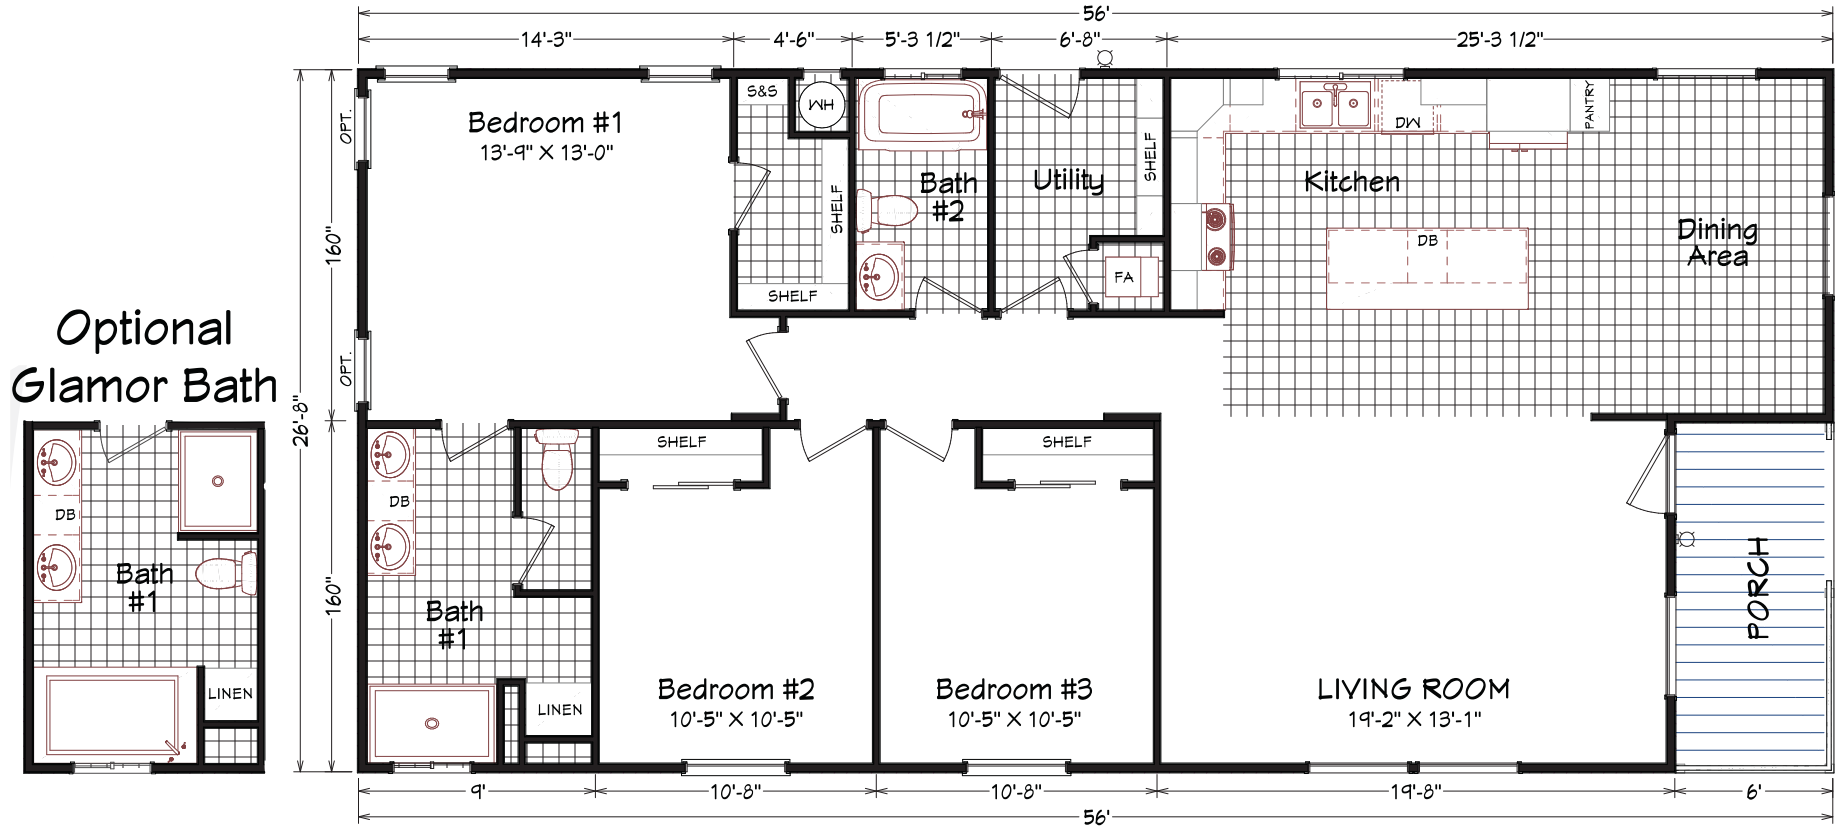

McKeeney

Coronado Series

1,413 SQ. FT. (Approximate) 3 Bedroom, 2 Bath

Last Updated: 11-1-22

MOBILE HOMES ON MAIN
8355 E. Main Street
Mesa, AZ 85207

MobileHomesOnMain.com | 1-800-750-8796

IMPORTANT: Alta Cima Corp reserves the right to modify, cancel or substitute products or features of this event at any time without prior notice or obligation. Pictures and other promotional materials are representative and may depict or contain floor plans, square footages, elevations, options, upgrades, extra design features, decorations, floor coverings, specialty light fixtures, custom paint and wall coverings, window treatments, landscaping, sound and alarm systems, furnishings, appliances, and other designer/decorator features and amenities that are not included as part of the home and/or may not be available at all locations. Home, pricing and community information is subject to change, and homes to prior sale, at any time without notice or obligation. ©2020 Alta Cima Corp. All rights reserved.