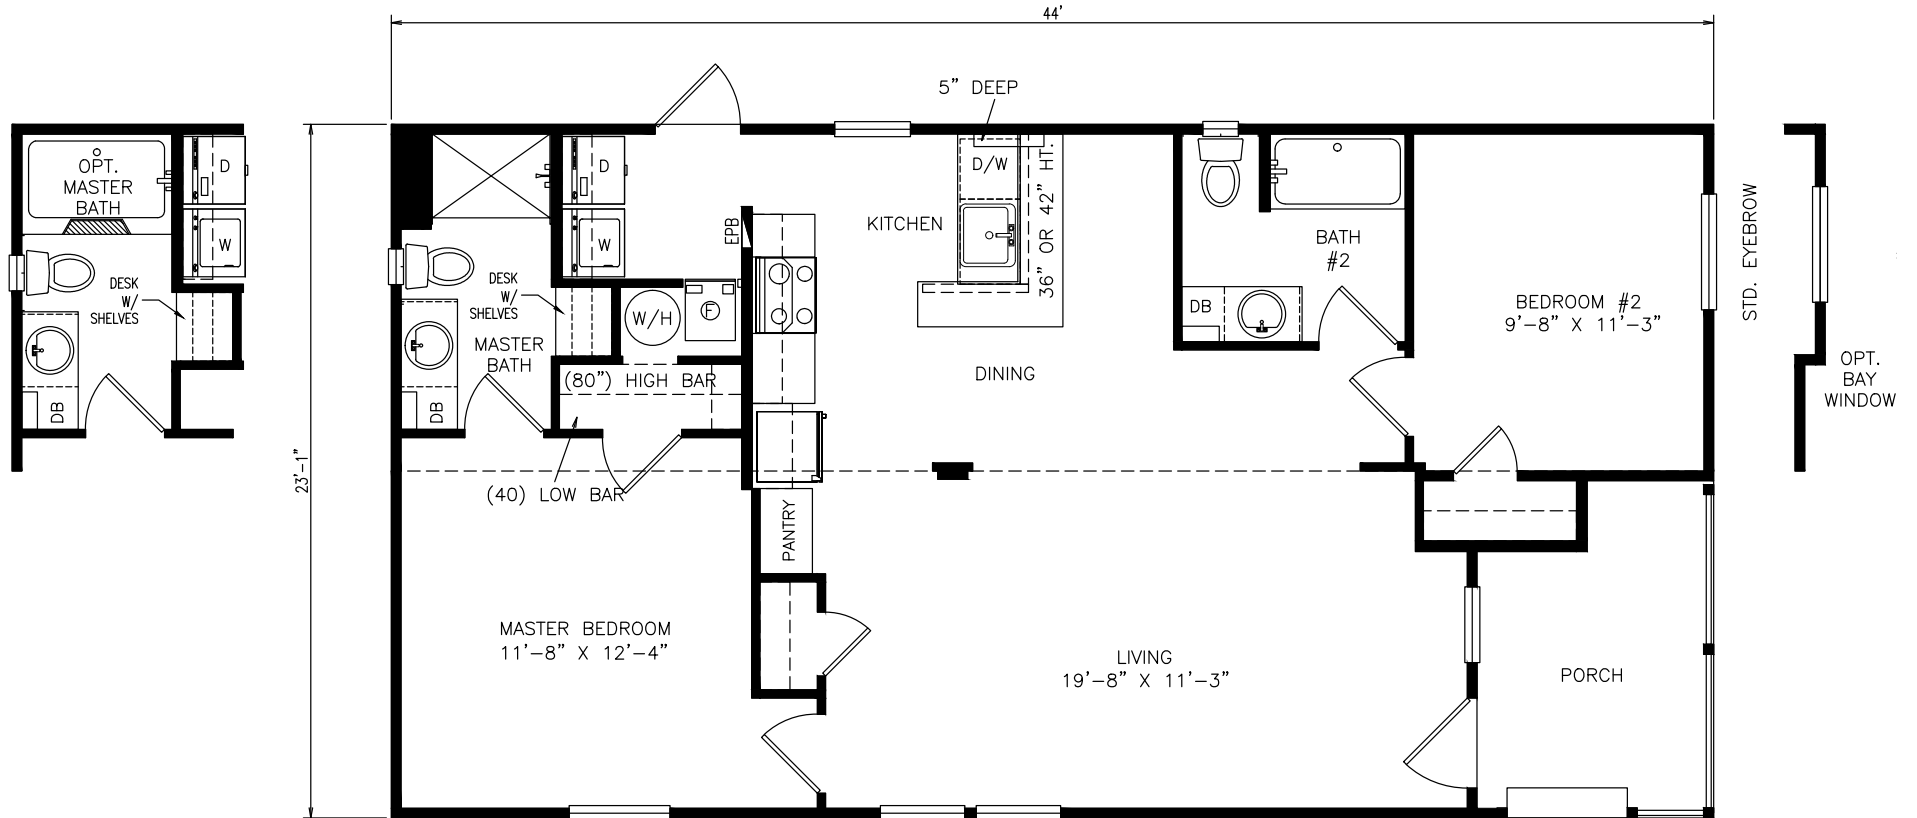

# McCollam

Select Series - Multi Section

1,016 SQ. FT. (Approximate) 2 Bedrooms, 2 Baths

Last Updated: 6-21-21

**MOBILE HOMES ON MAIN**  
8355 E. Main Street  
Mesa, AZ 85207

**MobileHomesOnMain.com | 1-800-750-8796**