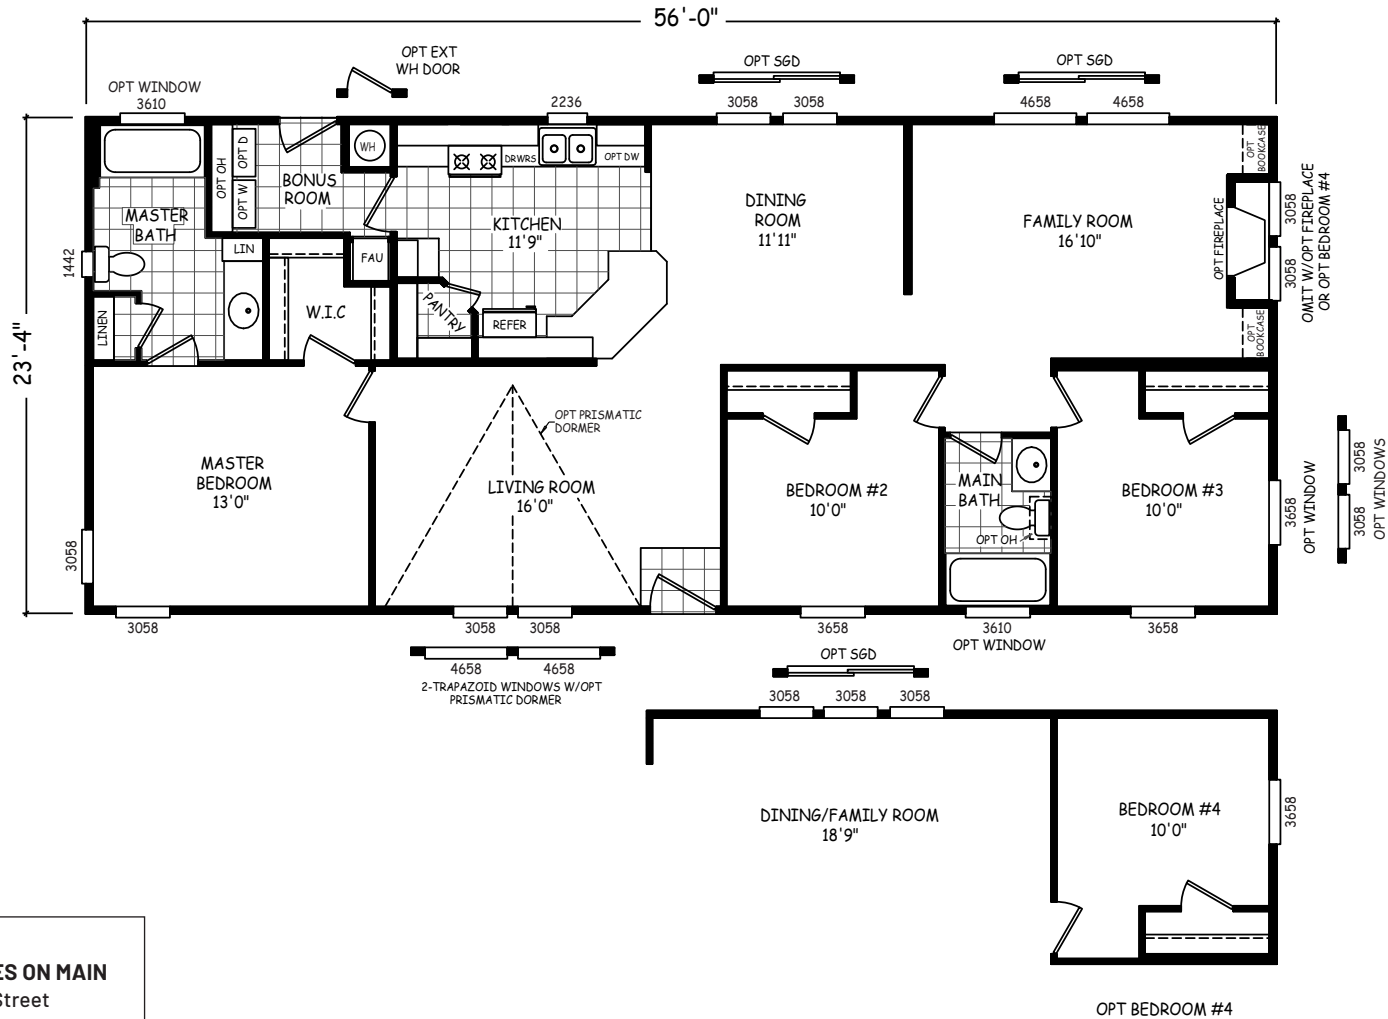

# Maurer

GS Series

1,306 SQ. FT. (Approximate) 3 Bedrooms, 2 Baths

Last Updated: 4-29-22

**MOBILE HOMES ON MAIN**  
8355 E. Main Street  
Mesa, AZ 85207

**MobileHomesOnMain.com | 1-800-750-8796**

**IMPORTANT:** Alta Cima Corp reserves the right to modify, cancel or substitute products or features of this event at any time without prior notice or obligation. Pictures and other promotional materials are representative and may depict or contain floor plans, square footages, elevations, options, upgrades, extra design features, decorations, floor coverings, specialty light fixtures, custom paint and wall coverings, window treatments, landscaping, sound and alarm systems, furnishings, appliances, and other designer/decorator features and amenities that are not included as part of the home and/or may not be available at all locations. Home, pricing and community information is subject to change, and homes to prior sale, at any time without notice or obligation. ©2020 Alta Cima Corp. All rights reserved.