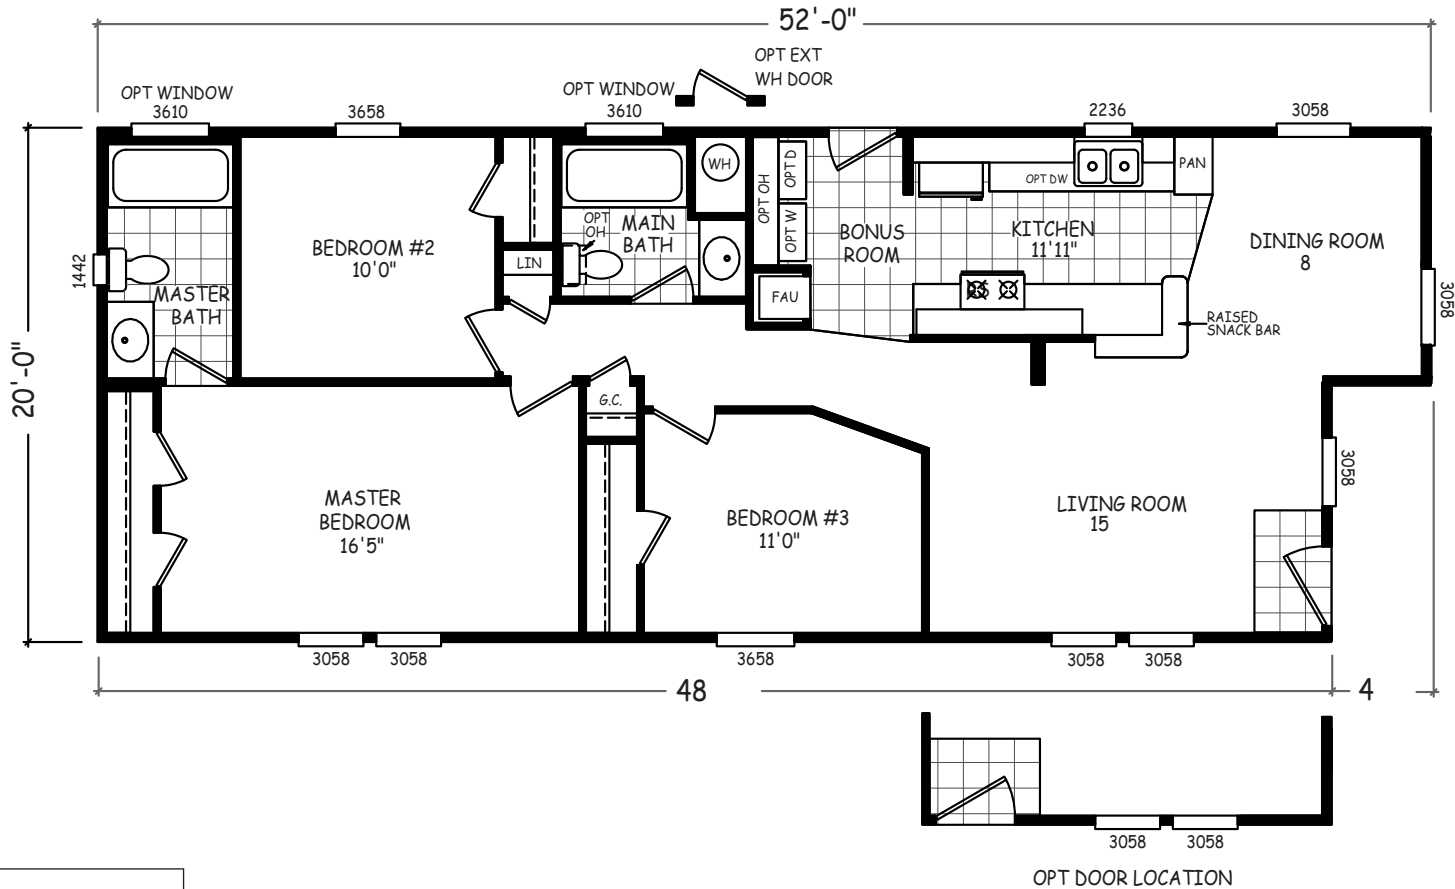

Marwari

GS Series

1,040 SQ. FT. (Approximate) 3 Bedroom, 2 Bath

Last Updated: 10-30-20

MOBILE HOMES ON MAIN
8355 E. Main Street
Mesa, AZ 85207

MobileHomesOnMain.com | 1-800-750-8796

IMPORTANT: Alta Cima Corp reserves the right to modify, cancel or substitute products or features of this event at any time without prior notice or obligation. Pictures and other promotional materials are representative and may depict or contain floor plans, square footages, elevations, options, upgrades, extra design features, decorations, floor coverings, specialty light fixtures, custom paint and wall coverings, window treatments, landscaping, sound and alarm systems, furnishings, appliances, and other designer/decorator features and amenities that are not included as part of the home and/or may not be available at all locations. Home, pricing and community information is subject to change, and homes to prior sale, at any time without notice or obligation. ©2020 Alta Cima Corp. All rights reserved.