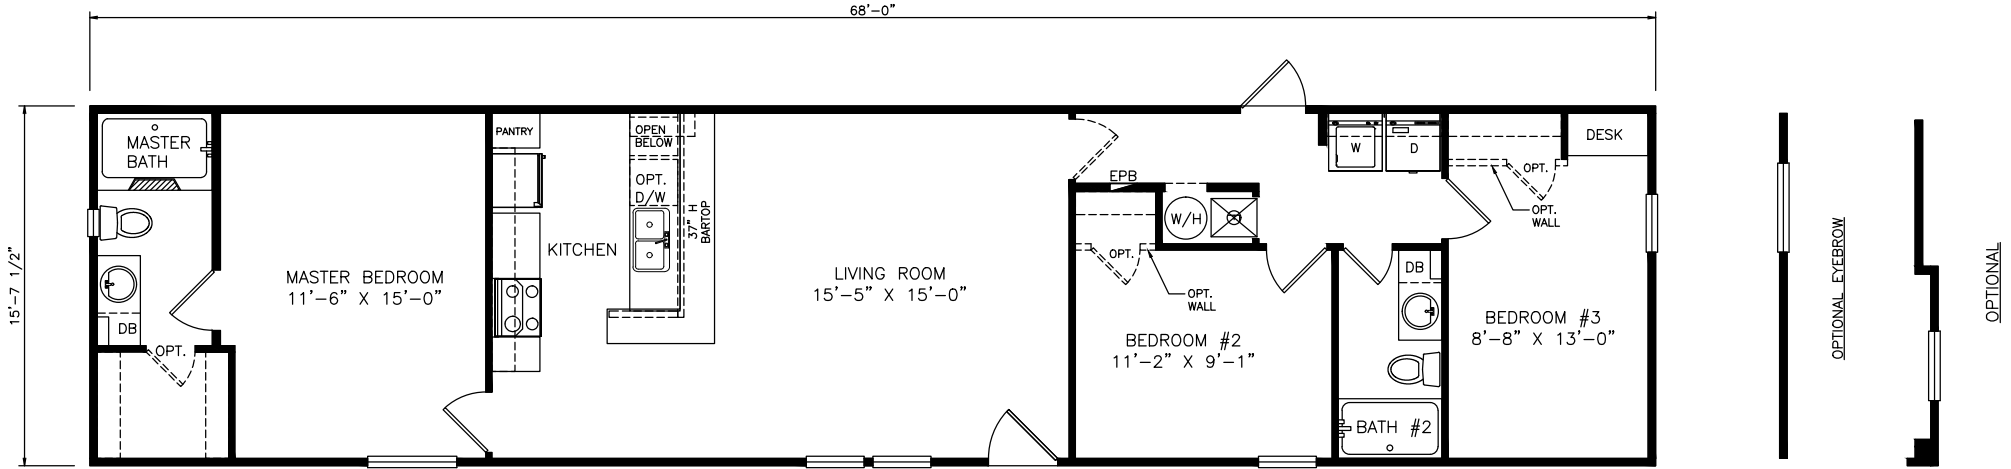

Lindon

Heritage Series - Single Section

1,068 SQ. FT. (Approximate) 3 Bedrooms, 2 Baths

Last Updated: 6-22-21

MOBILE HOMES ON MAIN
8355 E. Main Street
Mesa, AZ 85207

MobileHomesOnMain.com | 1-800-750-8796

IMPORTANT: Alta Cima Corp reserves the right to modify, cancel or substitute products or features of this event at any time without prior notice or obligation. Pictures and other promotional materials are representative and may depict or contain floor plans, square footages, elevations, options, upgrades, extra design features, decorations, floor coverings, specialty light fixtures, custom paint and wall coverings, window treatments, landscaping, sound and alarm systems, furnishings, appliances, and other designer/decorator features and amenities that are not included as part of the home and/or may not be available at all locations. Home, pricing and community information is subject to change, and homes to prior sale, at any time without notice or obligation. ©2020 Alta Cima Corp. All rights reserved.