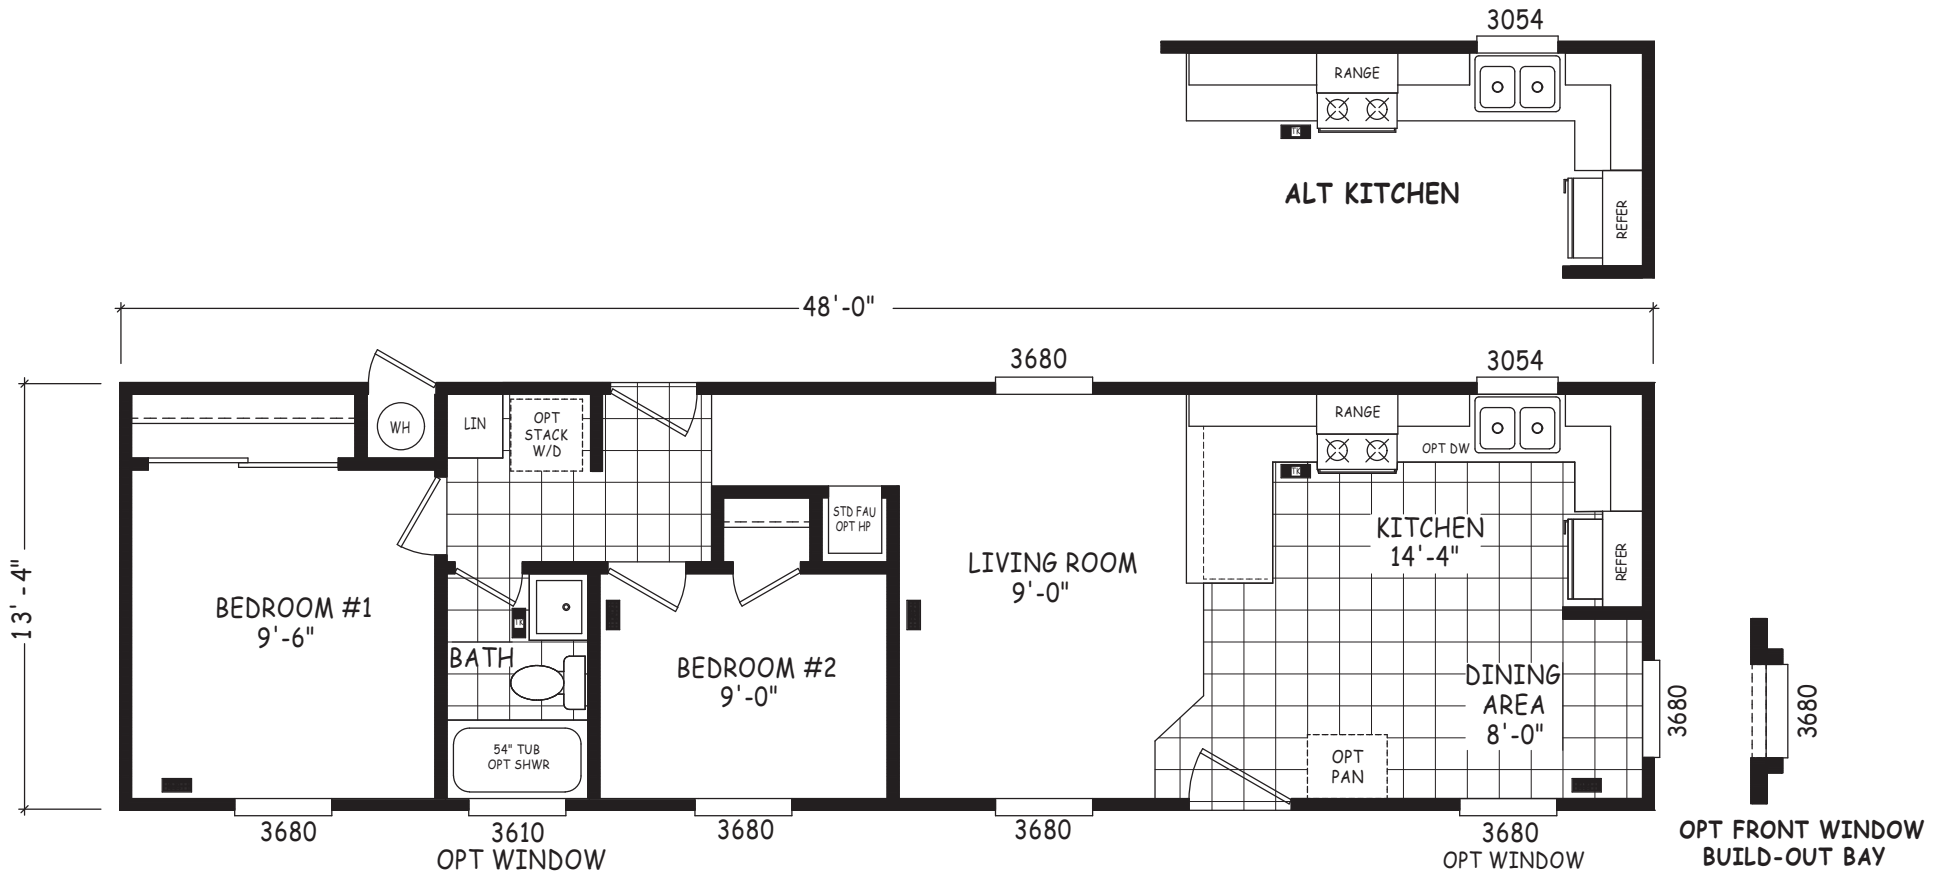

# Lenny

Encore Single Wide Series

640 SQ. FT. (Approximate) 2 Bedroom, 1 Bath

Last Updated: 12-8-22

**MOBILE HOMES ON MAIN**  
 8355 E. Main Street  
 Mesa, AZ 85207

**MobileHomesOnMain.com | 1-800-750-8796**