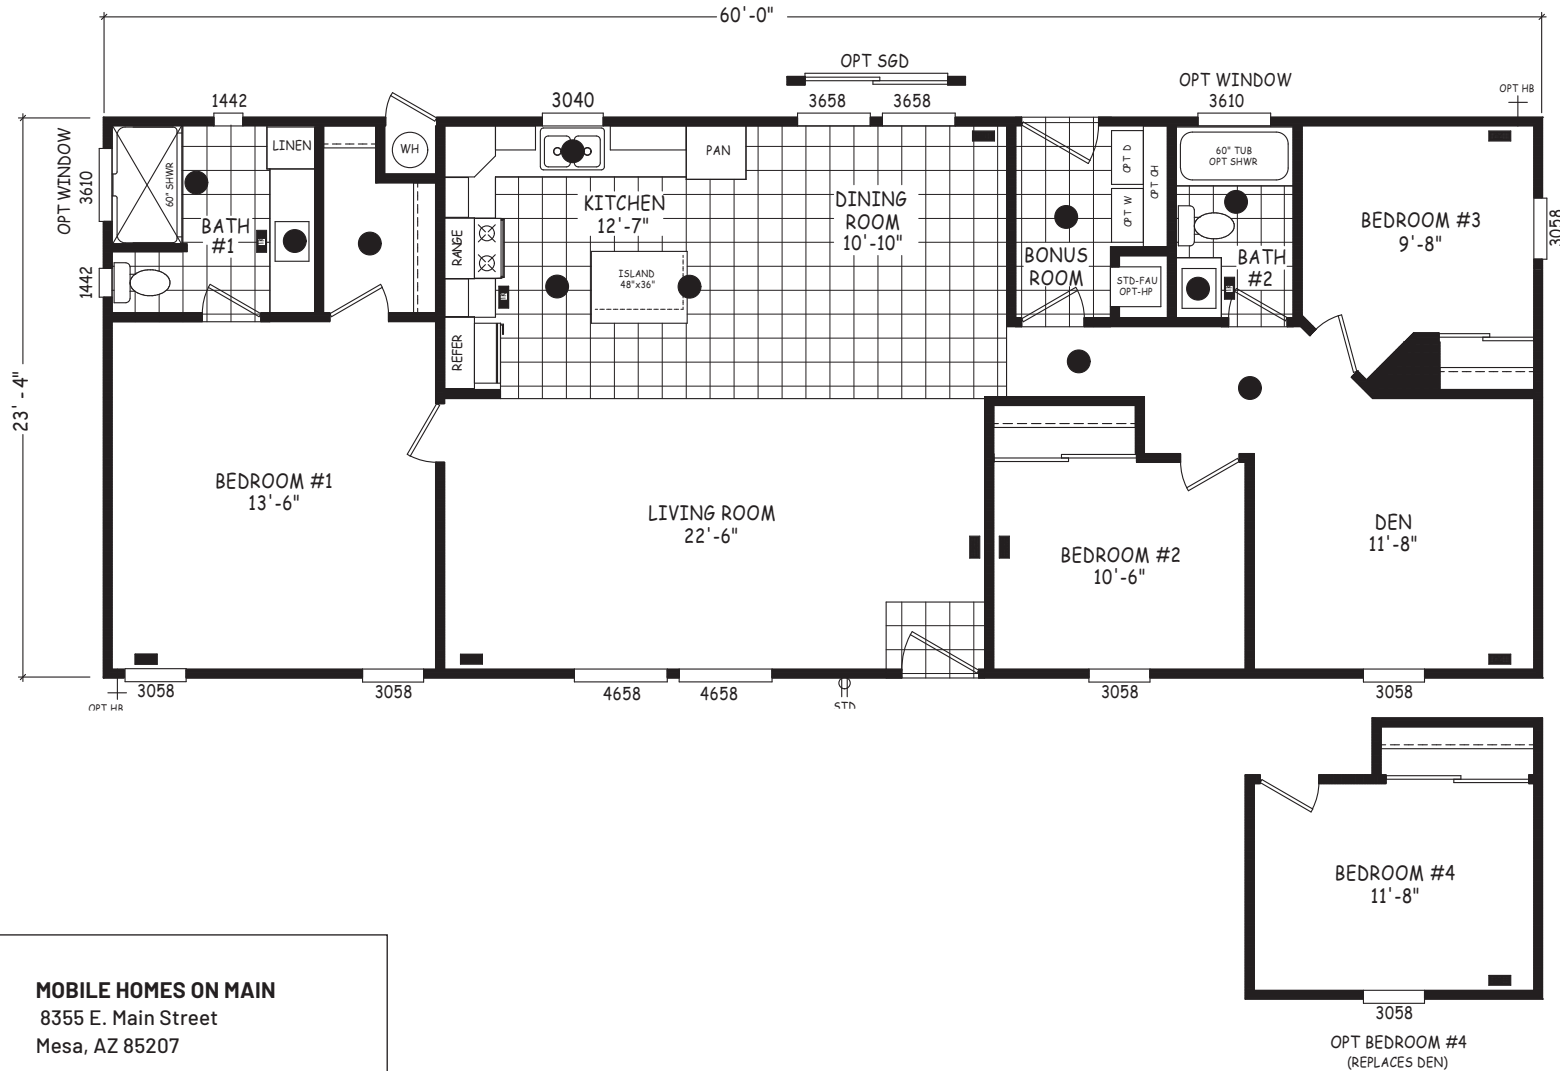

# Landry

Edge Series

1,400 SQ. FT. (Approximate) 3 Bedroom, 2 Bath

Last Updated: 5-21-24

**MOBILE HOMES ON MAIN**  
8355 E. Main Street  
Mesa, AZ 85207

**MobileHomesOnMain.com | 1-800-750-8796**

**IMPORTANT:** Alta Cima Corp reserves the right to modify, cancel or substitute products or features of this event at any time without prior notice or obligation. Pictures and other promotional materials are representative and may depict or contain floor plans, square footages, elevations, options, upgrades, extra design features, decorations, floor coverings, specialty light fixtures, custom paint and wall coverings, window treatments, landscaping, sound and alarm systems, furnishings, appliances, and other designer/decorator features and amenities that are not included as part of the home and/or may not be available at all locations. Home, pricing and community information is subject to change, and homes to prior sale, at any time without notice or obligation. ©2020 Alta Cima Corp. All rights reserved.