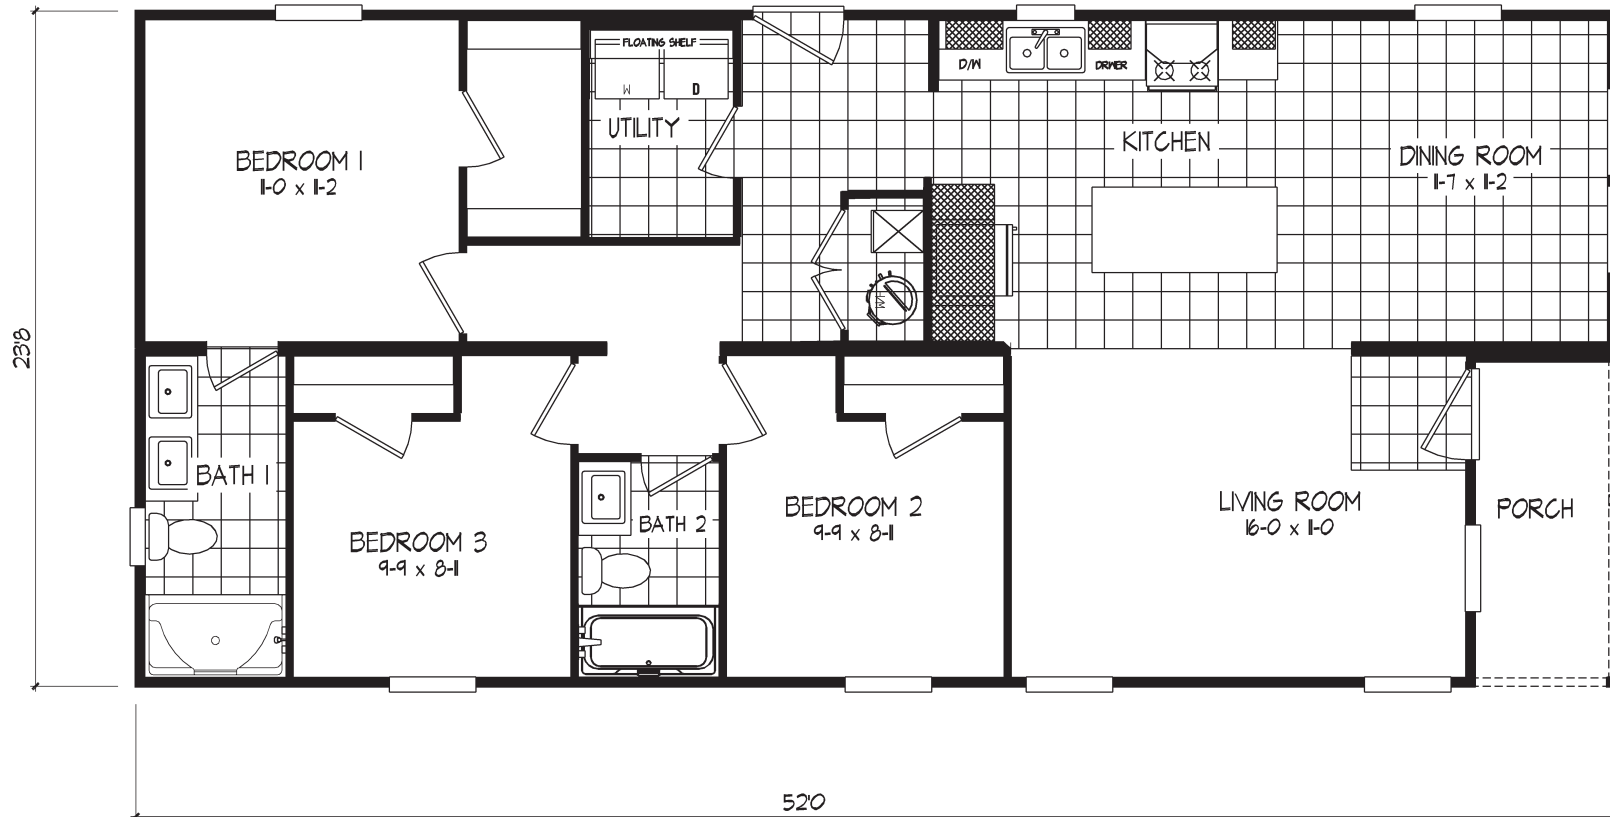

Lanbury

Tempo Porch Series - Multi Section

1,231 SQ. FT. (Approximate) 3 Bedroom, 2 Bath

Last Updated: 8-29-24

MOBILE HOMES ON MAIN
8355 E. Main Street
Mesa, AZ 85207

MobileHomesOnMain.com | 1-800-750-8796