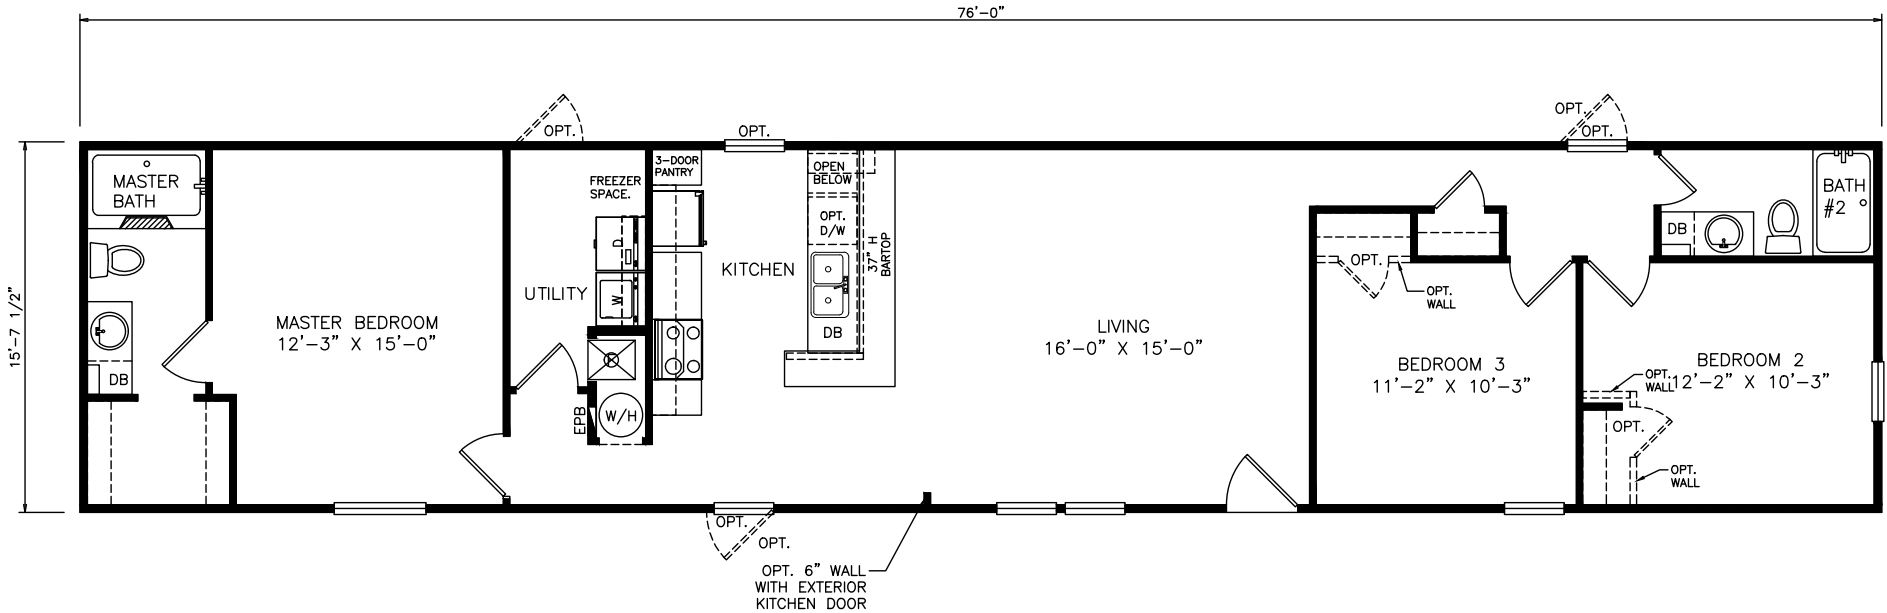

# Koni

Heritage Series - Single Section

1,193 SQ. FT. (Approximate) 3 Bedrooms, 2 Baths

Last Updated: 6-22-21

OVERHEAD DUCT ONLY

OPTIONAL DOOR LOCATIONS (3)  
(SPECIFY ONE)

**MOBILE HOMES ON MAIN**  
8355 E. Main Street  
Mesa, AZ 85207