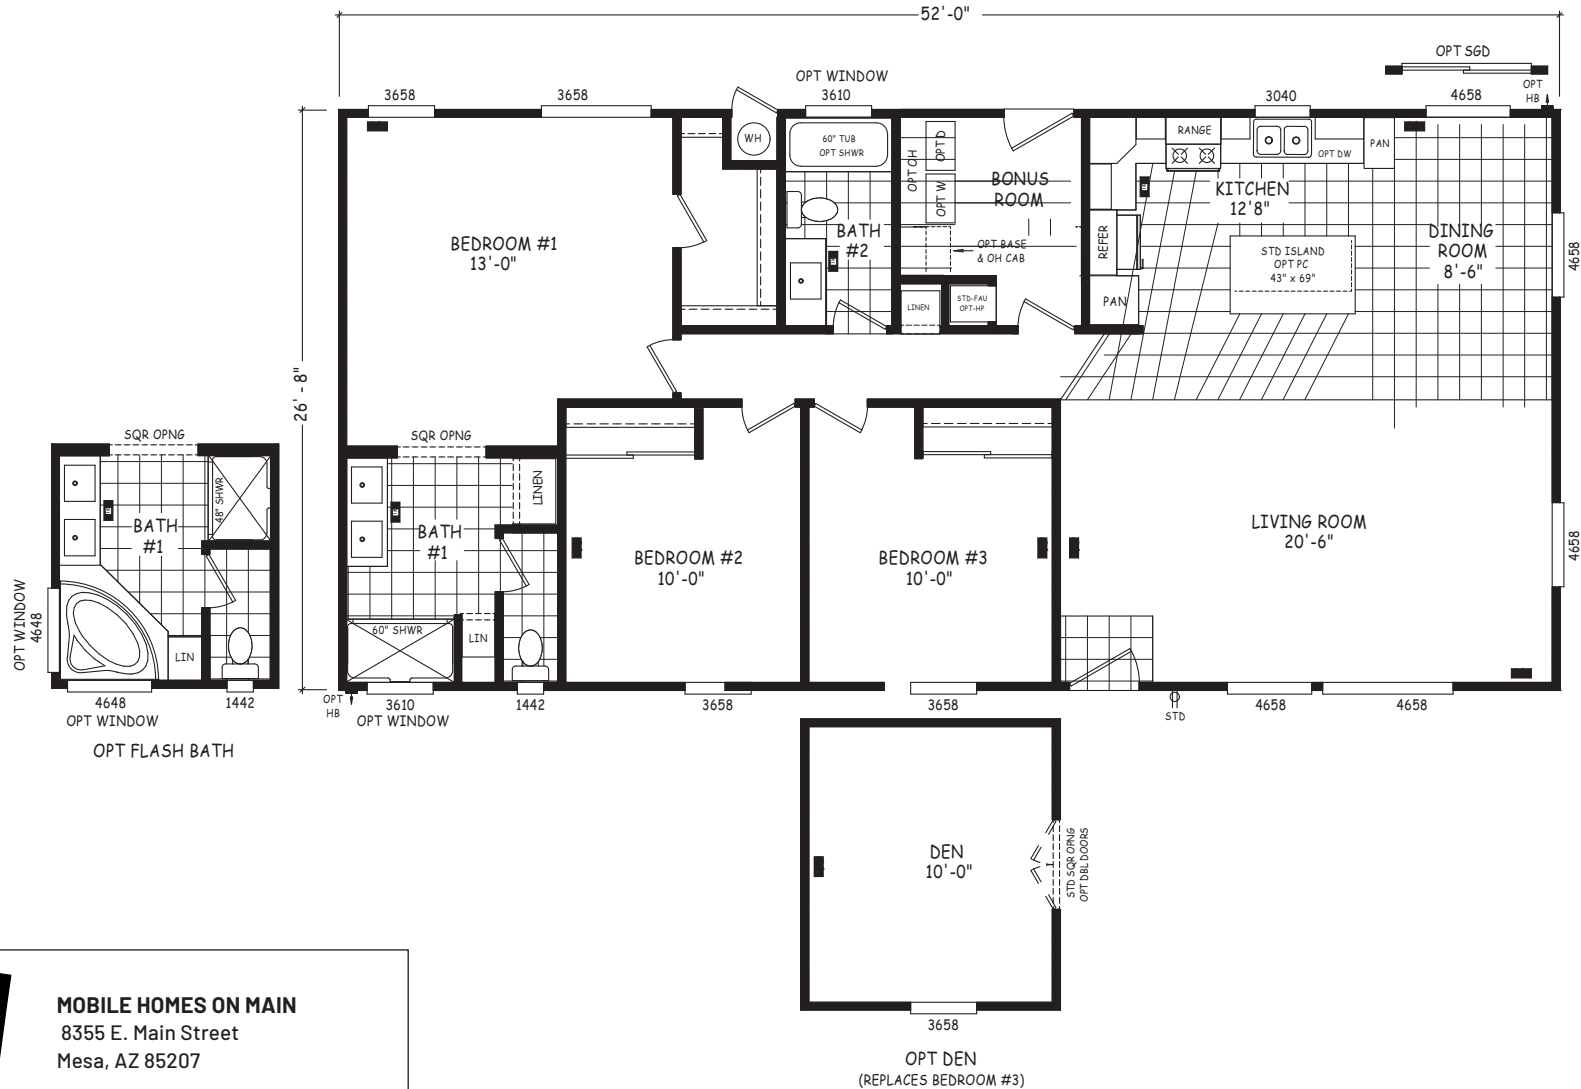

Kole

Edge Series

1,387 SQ. FT. (Approximate) 3 Bedroom, 2 Bath

Last Updated: 8-22-22

MOBILE HOMES ON MAIN
8355 E. Main Street
Mesa, AZ 85207

MobileHomesOnMain.com | 1-800-750-8796

IMPORTANT: Alta Cima Corp reserves the right to modify, cancel or substitute products or features of this event at any time without prior notice or obligation. Pictures and other promotional materials are representative and may depict or contain floor plans, square footages, elevations, options, upgrades, extra design features, decorations, floor coverings, specialty light fixtures, custom paint and wall coverings, window treatments, landscaping, sound and alarm systems, furnishings, appliances, and other designer/decorator features and amenities that are not included as part of the home and/or may not be available at all locations. Home, pricing and community information is subject to change, and homes to prior sale, at any time without notice or obligation. ©2020 Alta Cima Corp. All rights reserved.