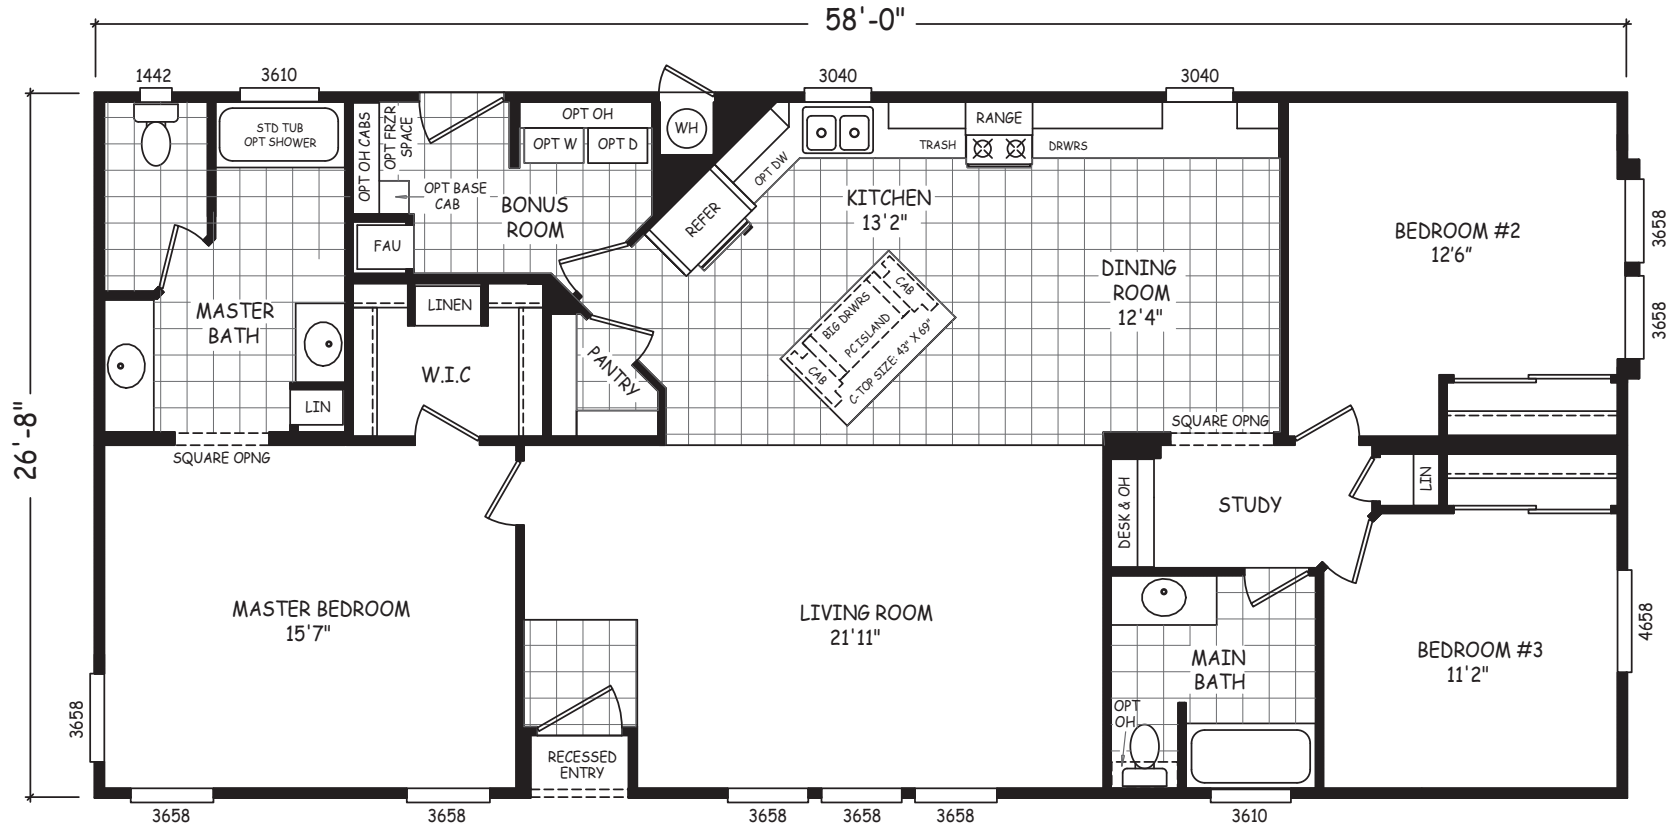

Kemper

Sedona Ridge Classic Series

1,547 SQ. FT. (Approximate) 3 Bedroom, 2 Bath

Last Updated: 2-2-23

MOBILE HOMES ON MAIN
8355 E. Main Street
Mesa, AZ 85207

MobileHomesOnMain.com | 1-800-750-8796

IMPORTANT: Alta Cima Corp reserves the right to modify, cancel or substitute products or features of this event at any time without prior notice or obligation. Pictures and other promotional materials are representative and may depict or contain floor plans, square footages, elevations, options, upgrades, extra design features, decorations, floor coverings, specialty light fixtures, custom paint and wall coverings, window treatments, landscaping, sound and alarm systems, furnishings, appliances, and other designer/decorator features and amenities that are not included as part of the home and/or may not be available at all locations. Home, pricing and community information is subject to change, and homes to prior sale, at any time without notice or obligation. ©2020 Alta Cima Corp. All rights reserved.