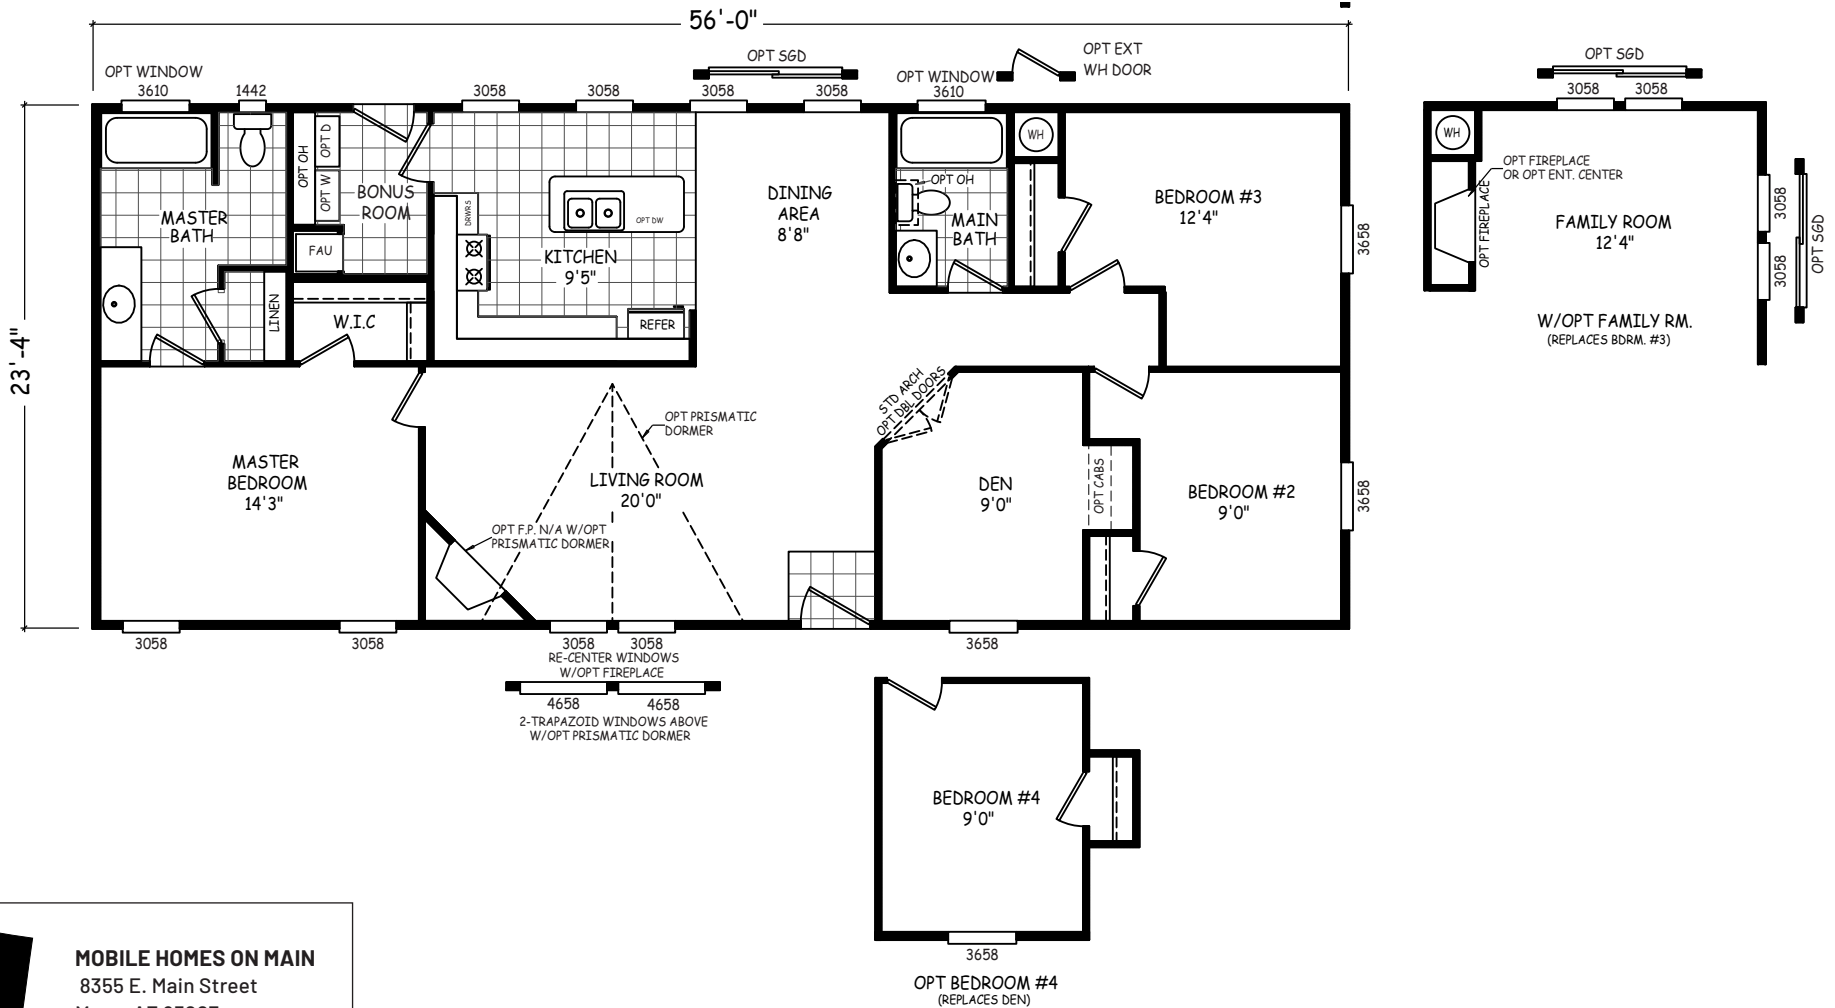

Keasbey

GS Series

1,306 SQ. FT. (Approximate) 3 Bedrooms, 2 Baths

Last Updated: 4-29-22

MOBILE HOMES ON MAIN
8355 E. Main Street
Mesa, AZ 85207

MobileHomesOnMain.com | 1-800-750-8796

IMPORTANT: Alta Cima Corp reserves the right to modify, cancel or substitute products or features of this event at any time without prior notice or obligation. Pictures and other promotional materials are representative and may depict or contain floor plans, square footages, elevations, options, upgrades, extra design features, decorations, floor coverings, specialty light fixtures, custom paint and wall coverings, window treatments, landscaping, sound and alarm systems, furnishings, appliances, and other designer/decorator features and amenities that are not included as part of the home and/or may not be available at all locations. Home, pricing and community information is subject to change, and homes to prior sale, at any time without notice or obligation. ©2020 Alta Cima Corp. All rights reserved.