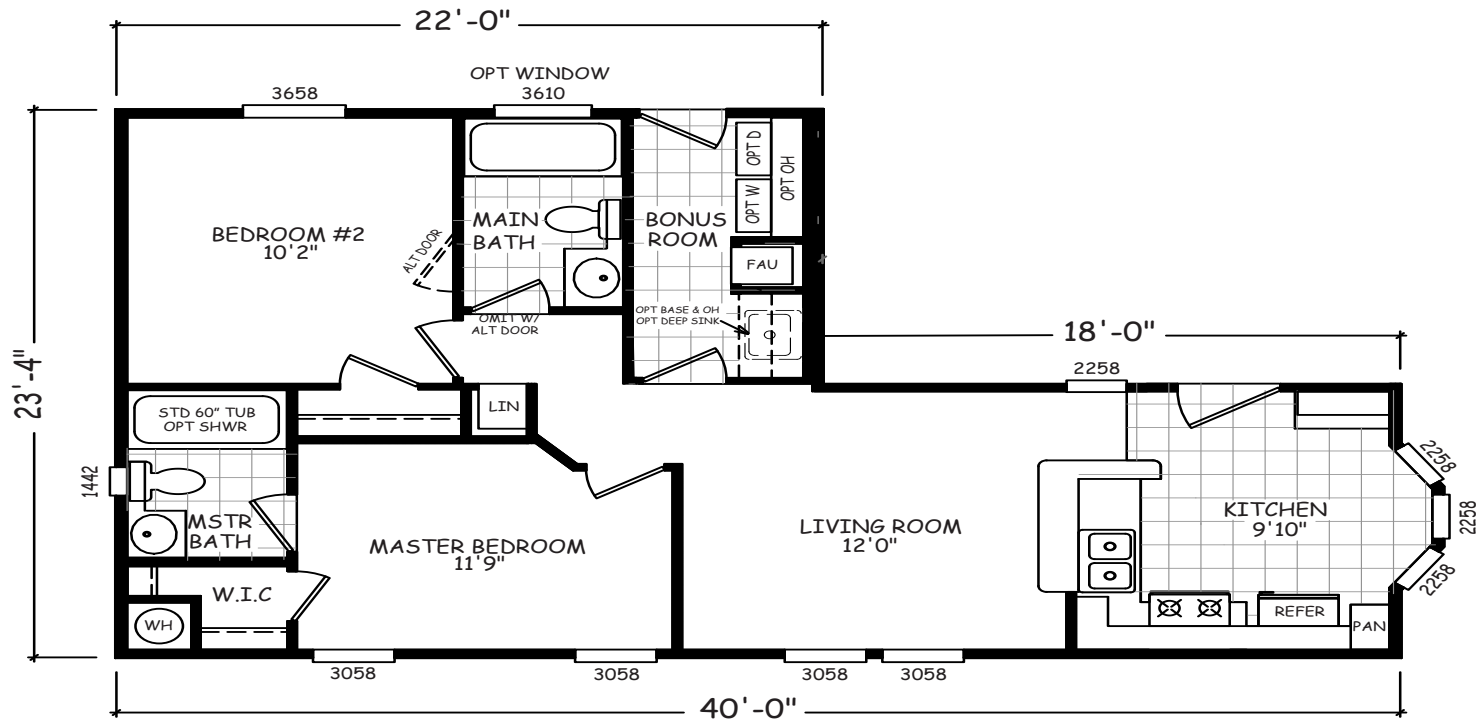

Jenning

GS Series

730 SQ. FT. (Approximate) 2 Bedroom, 2 Bath

Last Updated: 10-30-20

MOBILE HOMES ON MAIN
8355 E. Main Street
Mesa, AZ 85207

MobileHomesOnMain.com | 1-800-750-8796

IMPORTANT: Alta Cima Corp reserves the right to modify, cancel or substitute products or features of this event at any time without prior notice or obligation. Pictures and other promotional materials are representative and may depict or contain floor plans, square footages, elevations, options, upgrades, extra design features, decorations, floor coverings, specialty light fixtures, custom paint and wall coverings, window treatments, landscaping, sound and alarm systems, furnishings, appliances, and other designer/decorator features and amenities that are not included as part of the home and/or may not be available at all locations. Home, pricing and community information is subject to change, and homes to prior sale, at any time without notice or obligation. ©2020 Alta Cima Corp. All rights reserved.