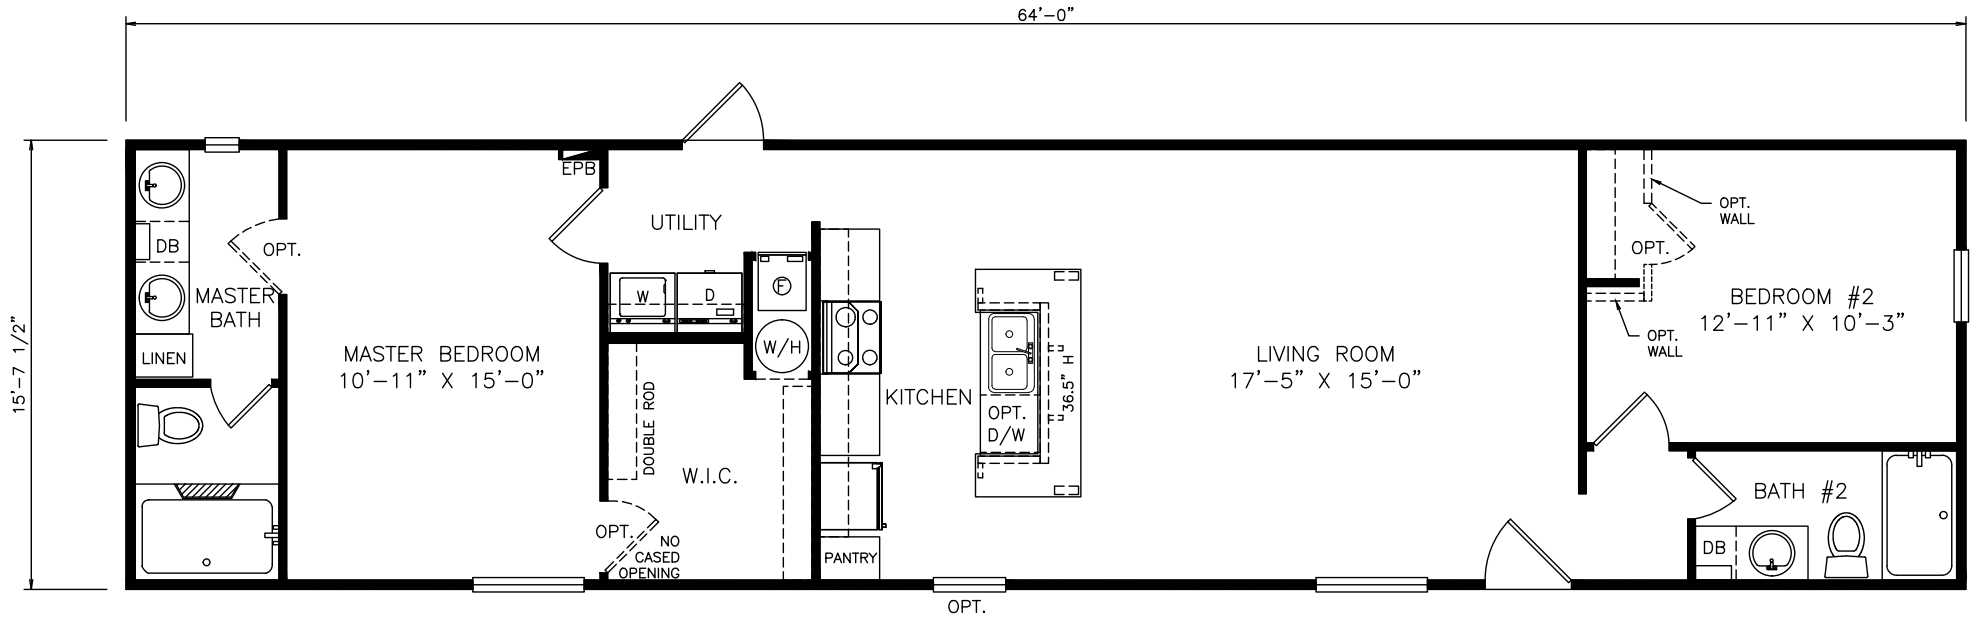

Janos

Heritage Series - Single Section

1,005 SQ. FT. (Approximate) 2 Bedrooms, 2 Baths

Last Updated: 6-22-21

MOBILE HOMES ON MAIN
8355 E. Main Street
Mesa, AZ 85207

MobileHomesOnMain.com | 1-800-750-8796

IMPORTANT: Alta Cima Corp reserves the right to modify, cancel or substitute products or features of this event at any time without prior notice or obligation. Pictures and other promotional materials are representative and may depict or contain floor plans, square footages, elevations, options, upgrades, extra design features, decorations, floor coverings, specialty light fixtures, custom paint and wall coverings, window treatments, landscaping, sound and alarm systems, furnishings, appliances, and other designer/decorator features and amenities that are not included as part of the home and/or may not be available at all locations. Home, pricing and community information is subject to change, and homes to prior sale, at any time without notice or obligation. ©2020 Alta Cima Corp. All rights reserved.