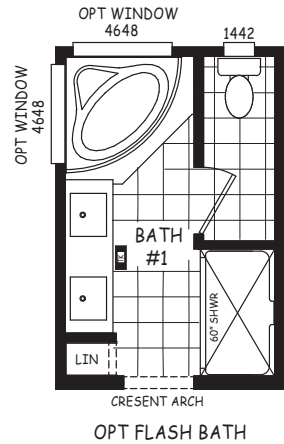

Jacobus

Pinnacle Series

1,494 SQ. FT. (Approximate) 3 Bedroom, 2 Bath

Last Updated: 8-22-22

MOBILE HOMES ON MAIN
8355 E. Main Street
Mesa, AZ 85207

MobileHomesOnMain.com | 1-800-750-8796

IMPORTANT: Alta Cima Corp reserves the right to modify, cancel or substitute products or features of this event at any time without prior notice or obligation. Pictures and other promotional materials are representative and may depict or contain floor plans, square footages, elevations, options, upgrades, extra design features, decorations, floor coverings, specialty light fixtures, custom paint and wall coverings, window treatments, landscaping, sound and alarm systems, furnishings, appliances, and other designer/decorator features and amenities that are not included as part of the home and/or may not be available at all locations. Home, pricing and community information is subject to change, and homes to prior sale, at any time without notice or obligation. ©2020 Alta Cima Corp. All rights reserved.