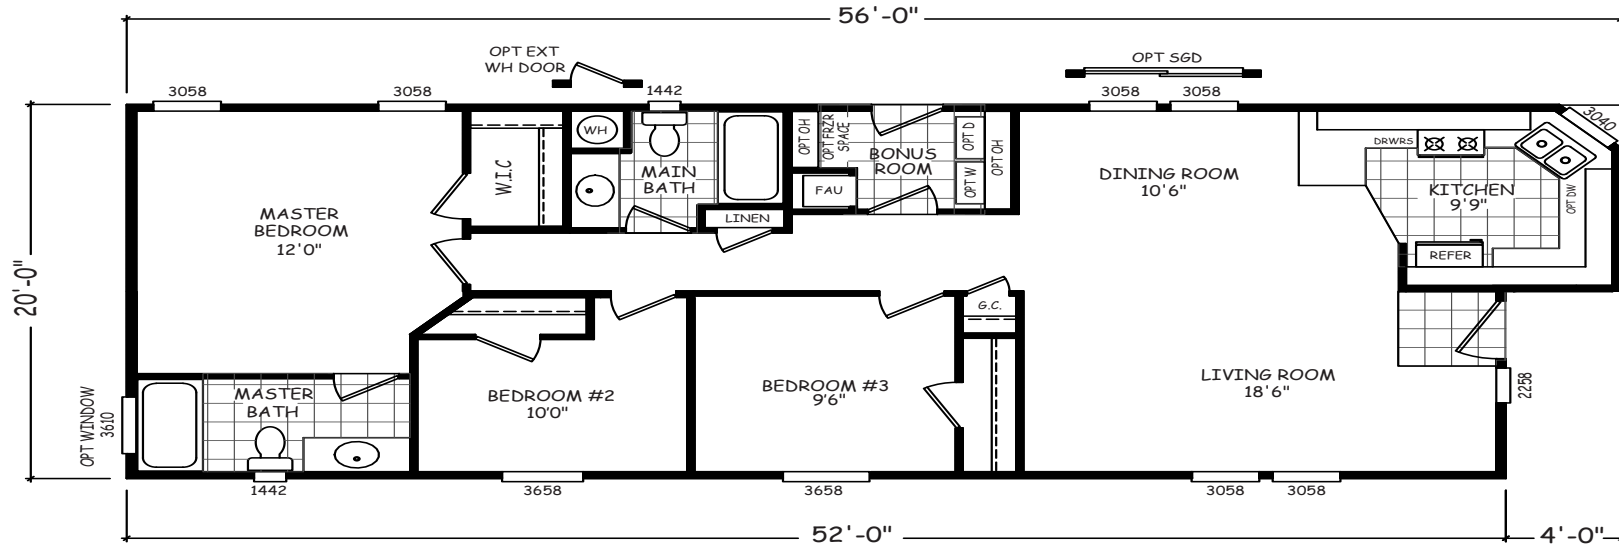

Hyrum

GS Series

1,077 SQ. FT. (Approximate) 3 Bedroom, 2 Bath

Last Updated: 10-30-20

MOBILE HOMES ON MAIN
8355 E. Main Street
Mesa, AZ 85207

MobileHomesOnMain.com | 1-800-750-8796

IMPORTANT: Alta Cima Corp reserves the right to modify, cancel or substitute products or features of this event at any time without prior notice or obligation. Pictures and other promotional materials are representative and may depict or contain floor plans, square footages, elevations, options, upgrades, extra design features, decorations, floor coverings, specialty light fixtures, custom paint and wall coverings, window treatments, landscaping, sound and alarm systems, furnishings, appliances, and other designer/decorator features and amenities that are not included as part of the home and/or may not be available at all locations. Home, pricing and community information is subject to change, and homes to prior sale, at any time without notice or obligation. ©2020 Alta Cima Corp. All rights reserved.