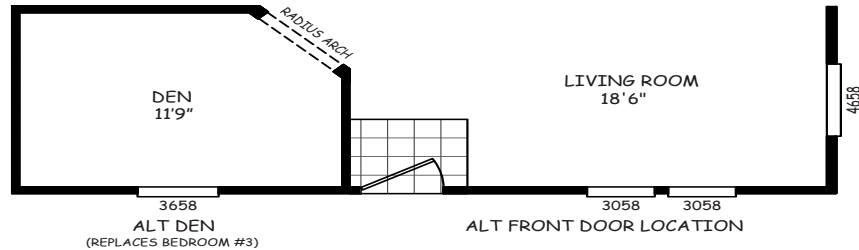

Hyrum

GS Series

1,077 SQ. FT. (Approximate) 3 Bedroom, 2 Bath

Last Updated: 10-30-20

MOBILE HOMES ON MAIN
8355 E. Main Street
Mesa, AZ 85207

MobileHomesOnMain.com | 1-800-750-8796

IMPORTANT: Alta Cima Corp reserves the right to modify, cancel or substitute products or features of this event at any time without prior notice or obligation. Pictures and other promotional materials are representative and may depict or contain floor plans, square footages, elevations, options, upgrades, extra design features, decorations, floor coverings, specialty light fixtures, custom paint and wall coverings, window treatments, landscaping, sound and alarm systems, furnishings, appliances, and other designer/decorator features and amenities that are not included as part of the home and/or may not be available at all locations. Home, pricing and community information is subject to change, and homes to prior sale, at any time without notice or obligation. ©2020 Alta Cima Corp. All rights reserved.