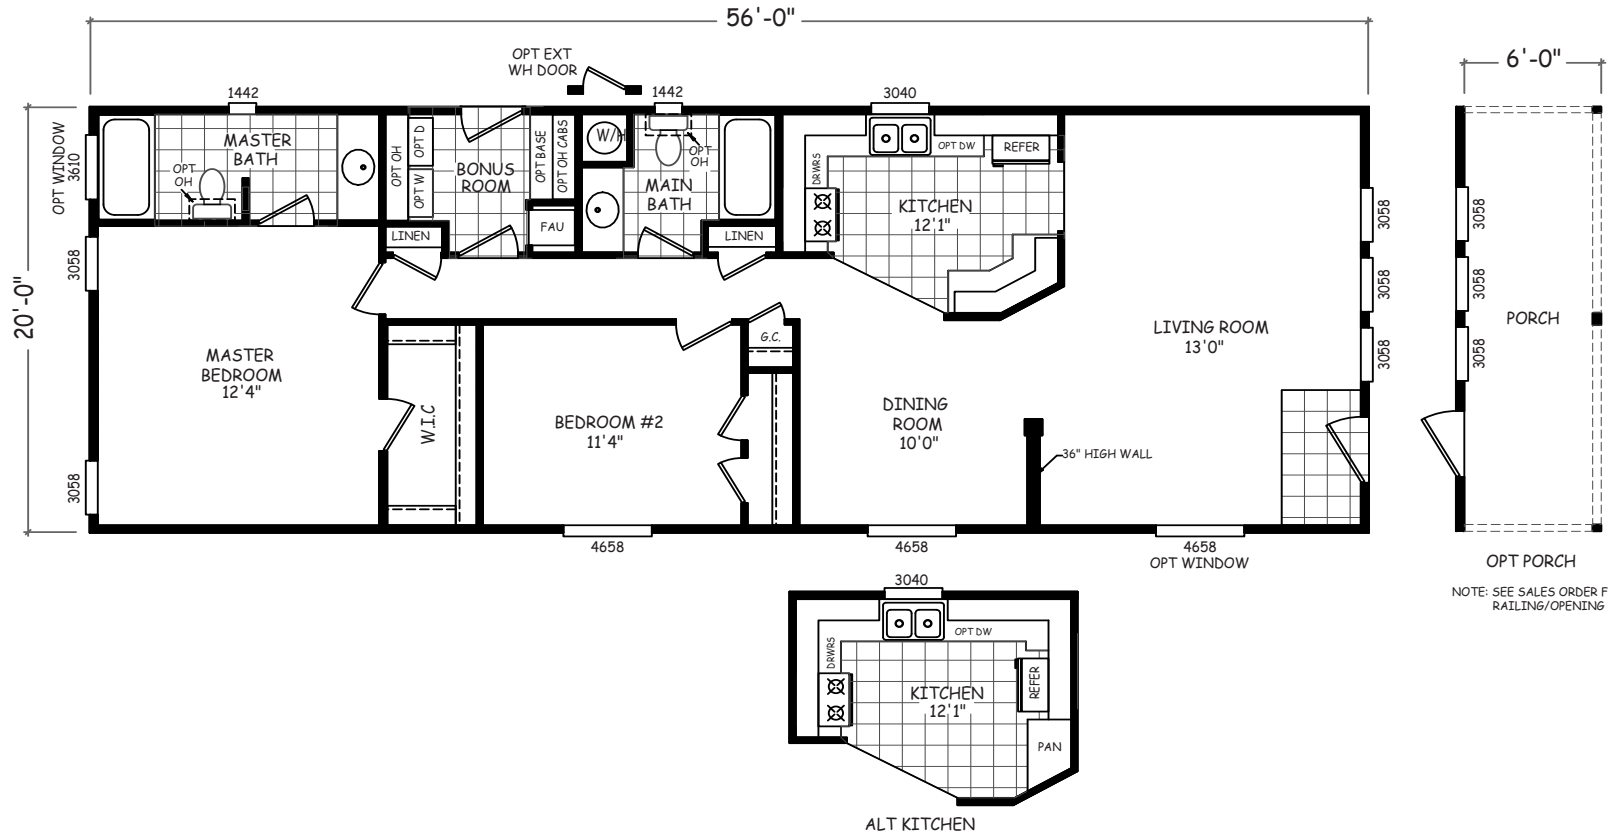

Huckleberry

GS Series

1,120 SQ. FT. (Approximate) 2 Bedroom, 2 Bath

Last Updated: 10-30-20

MOBILE HOMES ON MAIN
8355 E. Main Street
Mesa, AZ 85207

MobileHomesOnMain.com | 1-800-750-8796

IMPORTANT: Alta Cima Corp reserves the right to modify, cancel or substitute products or features of this event at any time without prior notice or obligation. Pictures and other promotional materials are representative and may depict or contain floor plans, square footages, elevations, options, upgrades, extra design features, decorations, floor coverings, specialty light fixtures, custom paint and wall coverings, window treatments, landscaping, sound and alarm systems, furnishings, appliances, and other designer/decorator features and amenities that are not included as part of the home and/or may not be available at all locations. Home, pricing and community information is subject to change, and homes to prior sale, at any time without notice or obligation. ©2020 Alta Cima Corp. All rights reserved.