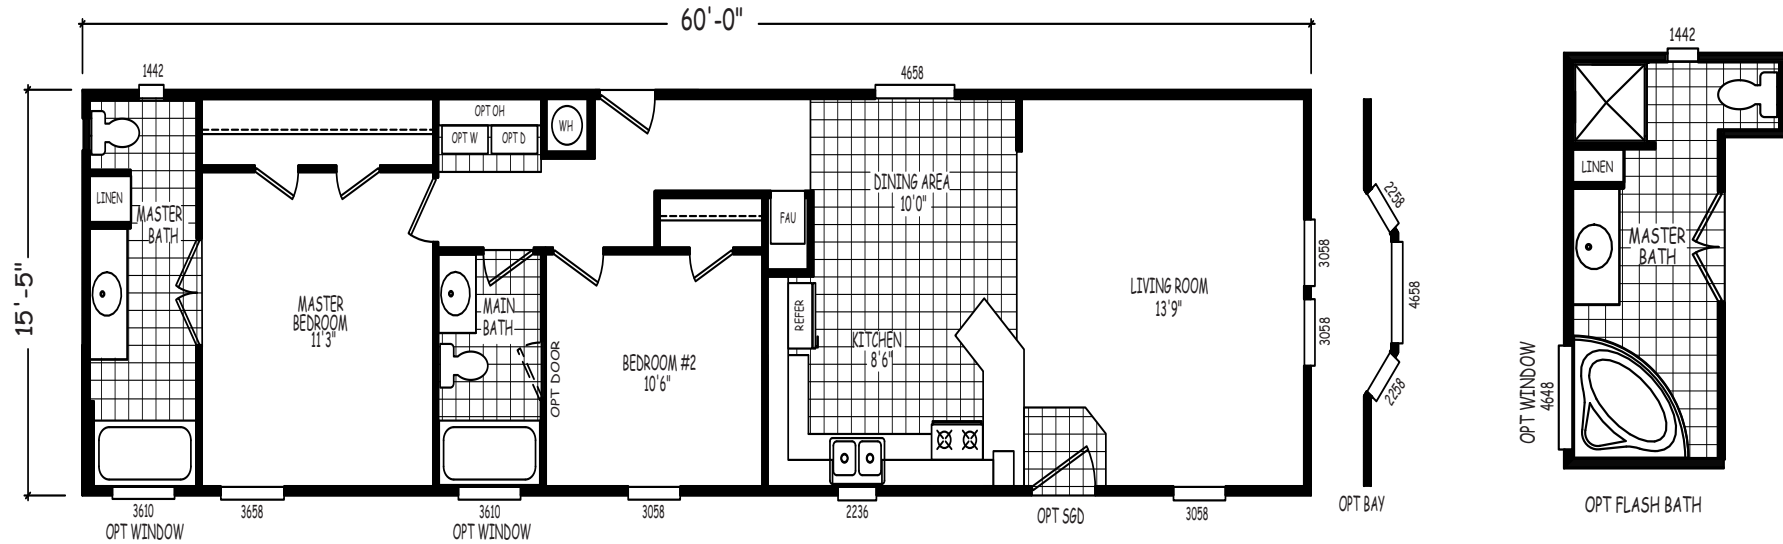

Herzog

GS Series

925 SQ. FT. (Approximate) 2 Bedroom, 2 Bath

Last Updated: 10-27-20

MOBILE HOMES ON MAIN
8355 E. Main Street
Mesa, AZ 85207

MobileHomesOnMain.com | 1-800-750-8796

IMPORTANT: Alta Cima Corp reserves the right to modify, cancel or substitute products or features of this event at any time without prior notice or obligation. Pictures and other promotional materials are representative and may depict or contain floor plans, square footages, elevations, options, upgrades, extra design features, decorations, floor coverings, specialty light fixtures, custom paint and wall coverings, window treatments, landscaping, sound and alarm systems, furnishings, appliances, and other designer/decorator features and amenities that are not included as part of the home and/or may not be available at all locations. Home, pricing and community information is subject to change, and homes to prior sale, at any time without notice or obligation. ©2020 Alta Cima Corp. All rights reserved.