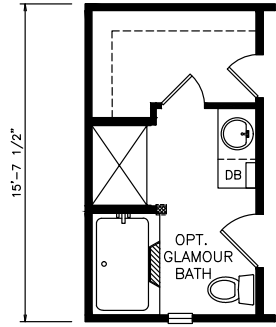

Hermes

Classic Series - Single Section

1,193 SQ. FT. (Approximate) 3 Bedrooms, 2 Baths

Last Updated: 6-9-21

MOBILE HOMES ON MAIN
8355 E. Main Street
Mesa, AZ 85207

MobileHomesOnMain.com | 1-800-750-8796

IMPORTANT: Alta Cima Corp reserves the right to modify, cancel or substitute products or features of this event at any time without prior notice or obligation. Pictures and other promotional materials are representative and may depict or contain floor plans, square footages, elevations, options, upgrades, extra design features, decorations, floor coverings, specialty light fixtures, custom paint and wall coverings, window treatments, landscaping, sound and alarm systems, furnishings, appliances, and other designer/decorator features and amenities that are not included as part of the home and/or may not be available at all locations. Home, pricing and community information is subject to change, and homes to prior sale, at any time without notice or obligation. ©2020 Alta Cima Corp. All rights reserved.