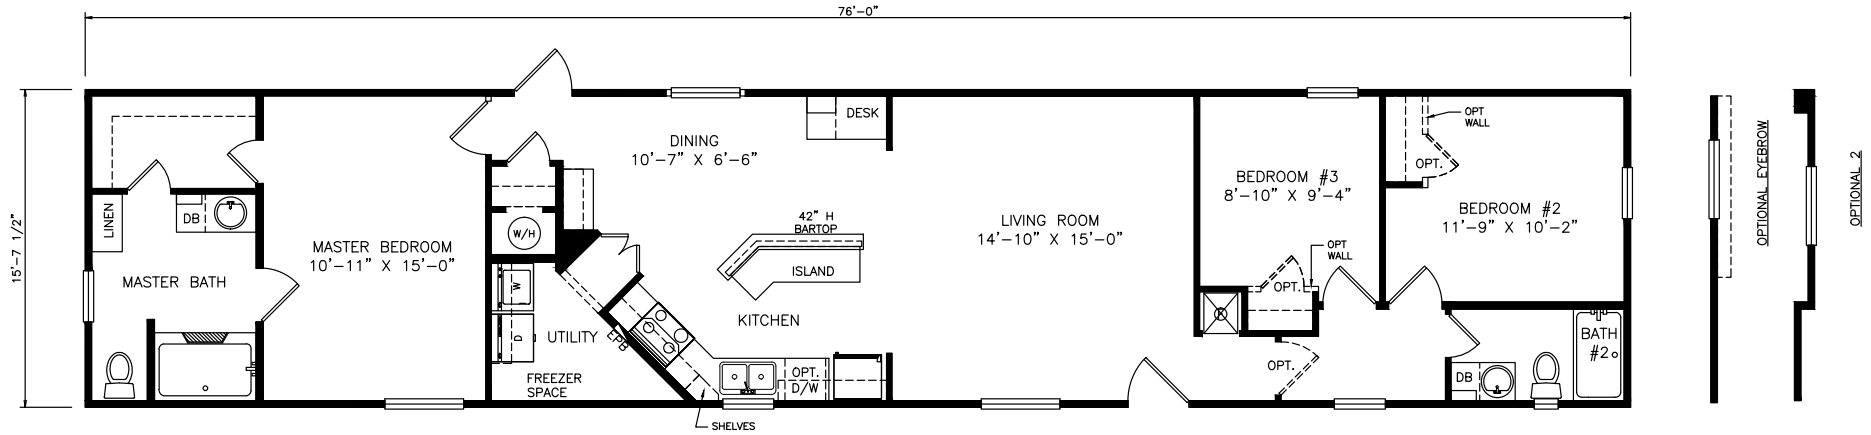

Hermes

Classic Series - Single Section

1,193 SQ. FT. (Approximate) 3 Bedrooms, 2 Baths

Last Updated: 6-9-21

MOBILE HOMES ON MAIN
8355 E. Main Street
Mesa, AZ 85207

MobileHomesOnMain.com | 1-800-750-8796

IMPORTANT: Alta Cima Corp reserves the right to modify, cancel or substitute products or features of this event at any time without prior notice or obligation. Pictures and other promotional materials are representative and may depict or contain floor plans, square footages, elevations, options, upgrades, extra design features, decorations, floor coverings, specialty light fixtures, custom paint and wall coverings, window treatments, landscaping, sound and alarm systems, furnishings, appliances, and other designer/decorator features and amenities that are not included as part of the home and/or may not be available at all locations. Home, pricing and community information is subject to change, and homes to prior sale, at any time without notice or obligation. ©2020 Alta Cima Corp. All rights reserved.