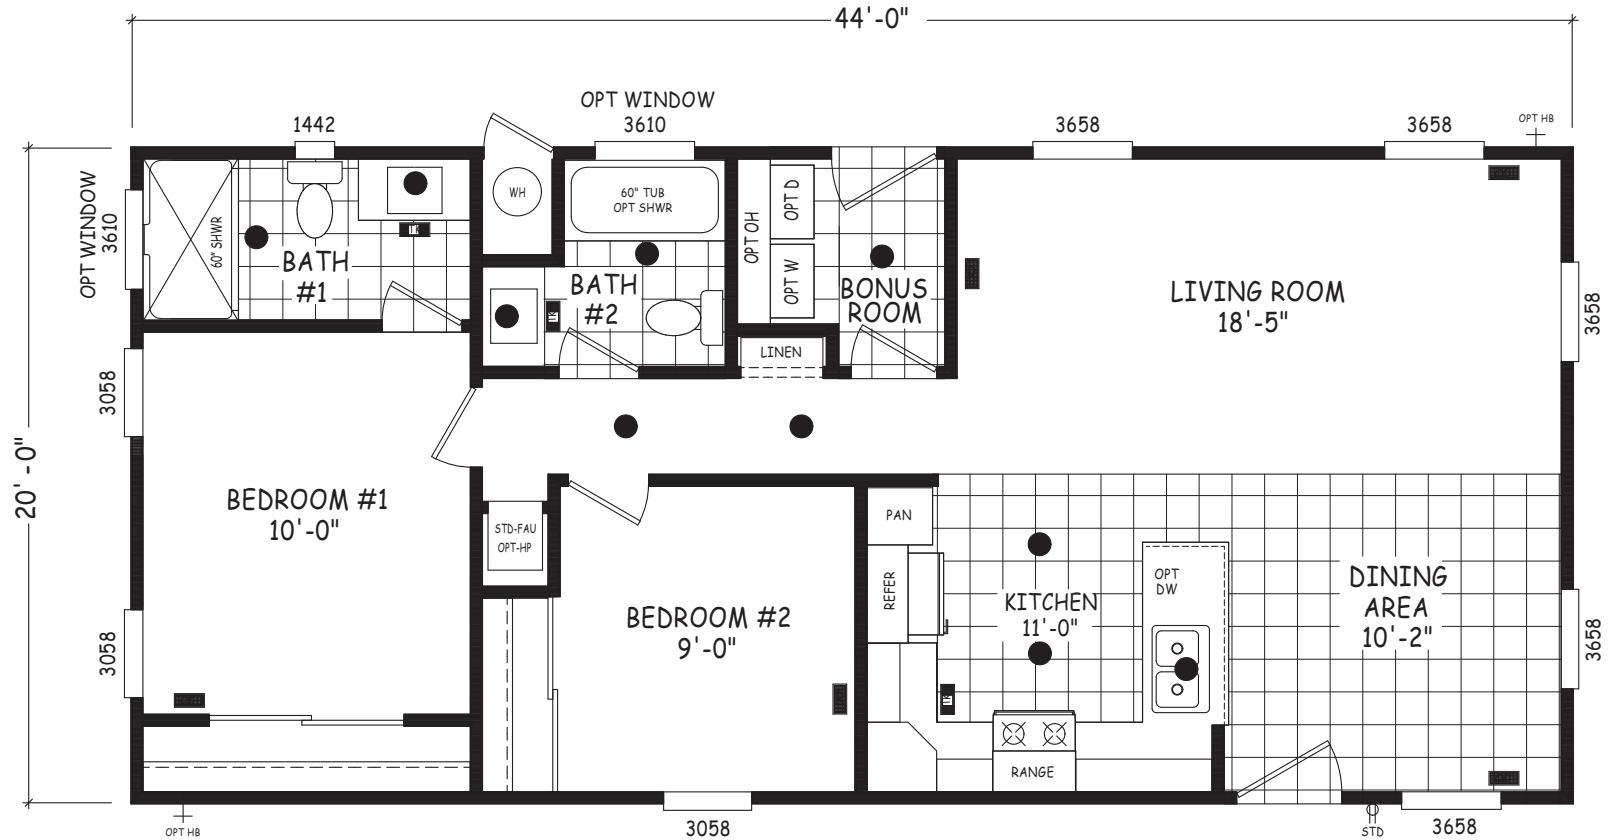

Hay Creek

Edge Series

880 SQ. FT. (Approximate) 2 Bedroom, 2 Bath

Last Updated: 5-21-24

MOBILE HOMES ON MAIN
8355 E. Main Street
Mesa, AZ 85207

MobileHomesOnMain.com | 1-800-750-8796

IMPORTANT: Alta Cima Corp reserves the right to modify, cancel or substitute products or features of this event at any time without prior notice or obligation. Pictures and other promotional materials are representative and may depict or contain floor plans, square footages, elevations, options, upgrades, extra design features, decorations, floor coverings, specialty light fixtures, custom paint and wall coverings, window treatments, landscaping, sound and alarm systems, furnishings, appliances, and other designer/decorator features and amenities that are not included as part of the home and/or may not be available at all locations. Home, pricing and community information is subject to change, and homes to prior sale, at any time without notice or obligation. ©2020 Alta Cima Corp. All rights reserved.