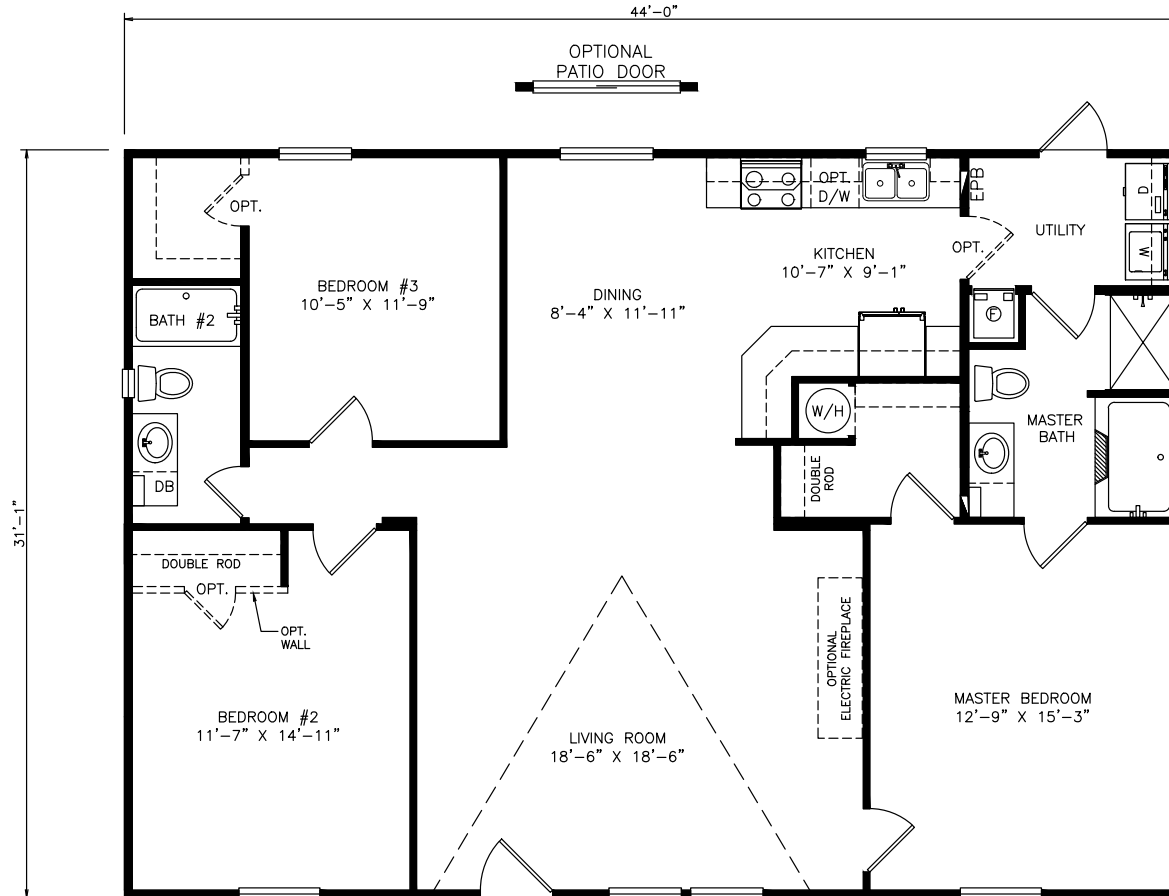

Greenbriar

Heritage Series - Multi Section

1,372 SQ. FT. (Approximate) 3 Bedrooms, 2 Baths

Last Updated: 6-23-21

MOBILE HOMES ON MAIN
8355 E. Main Street
Mesa, AZ 85207

MobileHomesOnMain.com | 1-800-750-8796